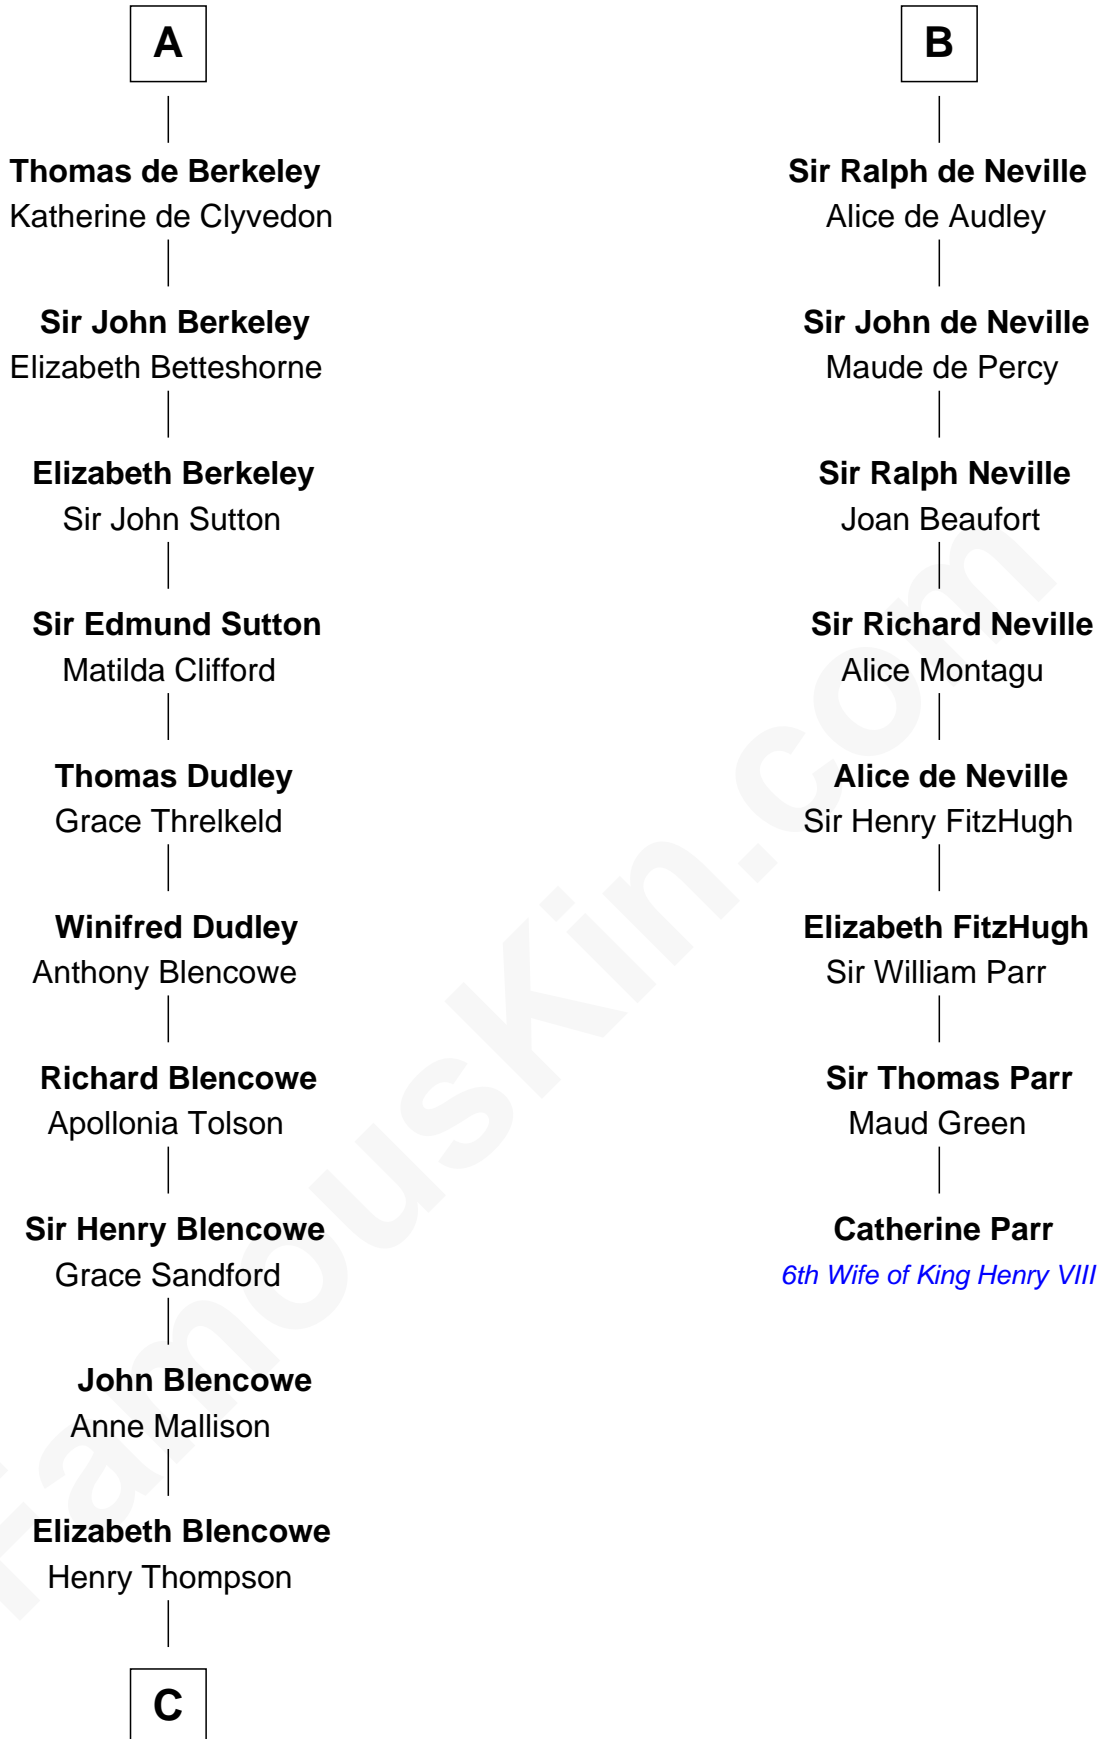

# FamousKin.com Relationship Chart of

**George Mason**

*Father of the U.S. Bill of Rights*

14th cousin 6 times removed of

**Catherine Parr**

*6th Wife of King Henry VIII*

**C**

—  
**Sir William Thompson**

Mary Stephens

—  
**Stephens Thompson**

Dorothea Tanton

—  
**Ann Thompson**

George Mason

—  
**George Mason**

*Father of Bill of Rights*

FamousKin.com