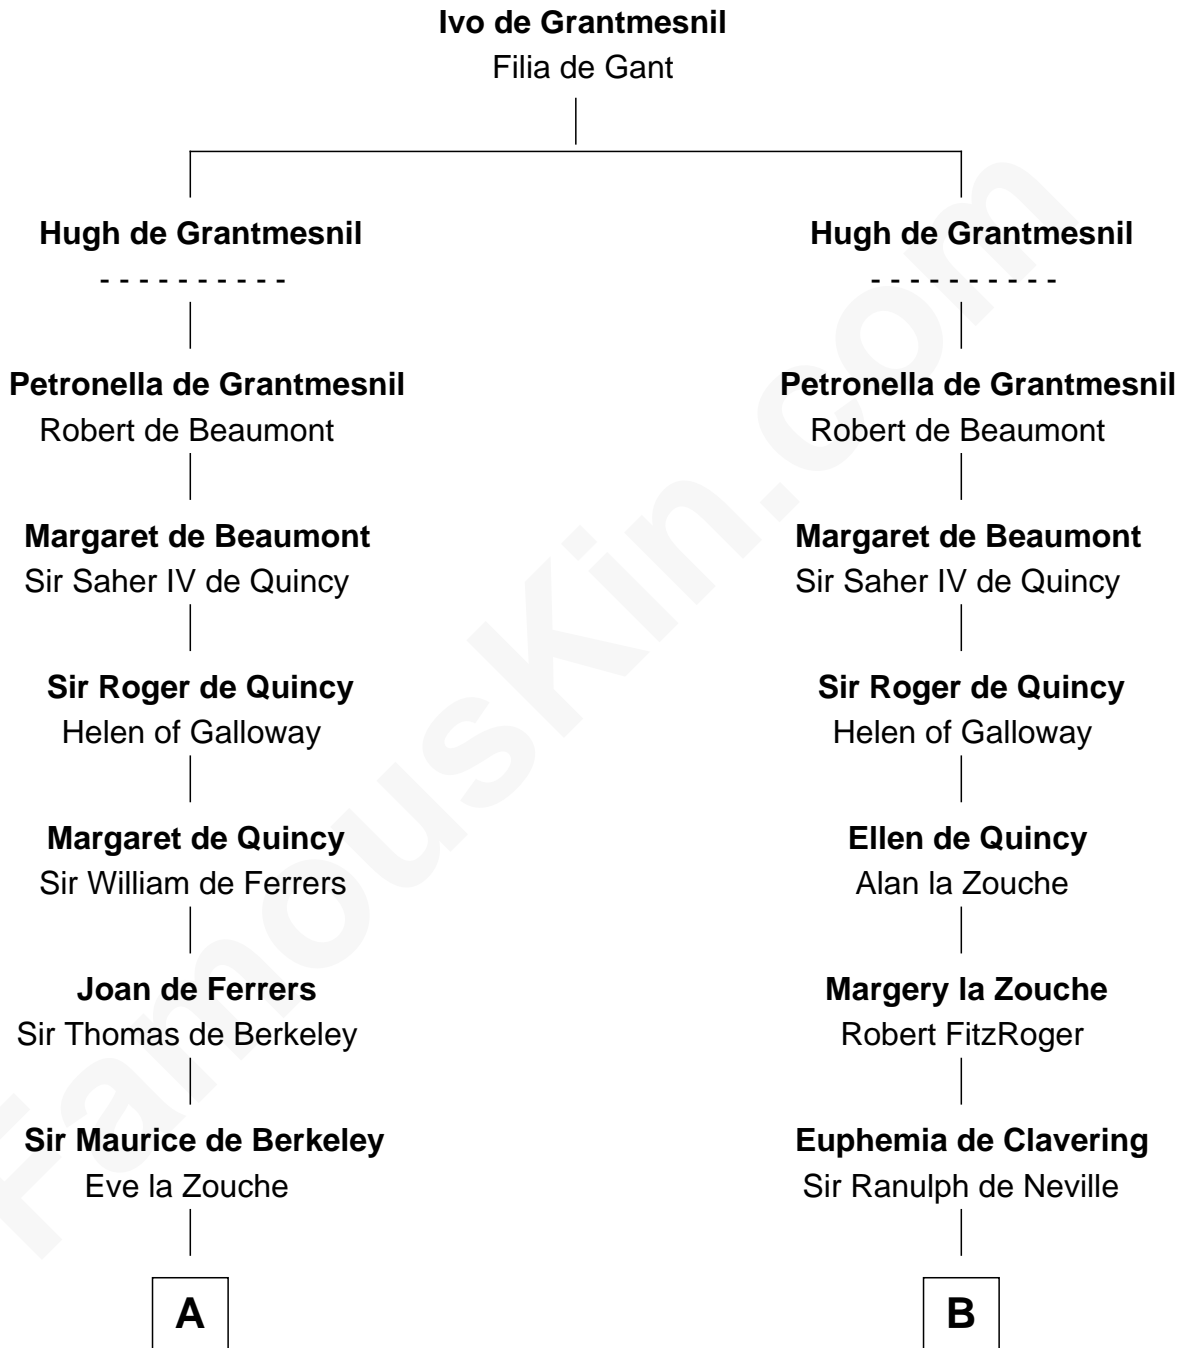

# FamousKin.com Relationship Chart of

**George Mason**

*Father of the U.S. Bill of Rights*

14th cousin 6 times removed of

**Catherine Parr**

*6th Wife of King Henry VIII*

**C**

—  
**Sir William Thompson**

Mary Stephens

—  
**Stephens Thompson**

Dorothea Tanton

—  
**Ann Thompson**

George Mason

—  
**George Mason**

*Father of Bill of Rights*

FamousKin.com