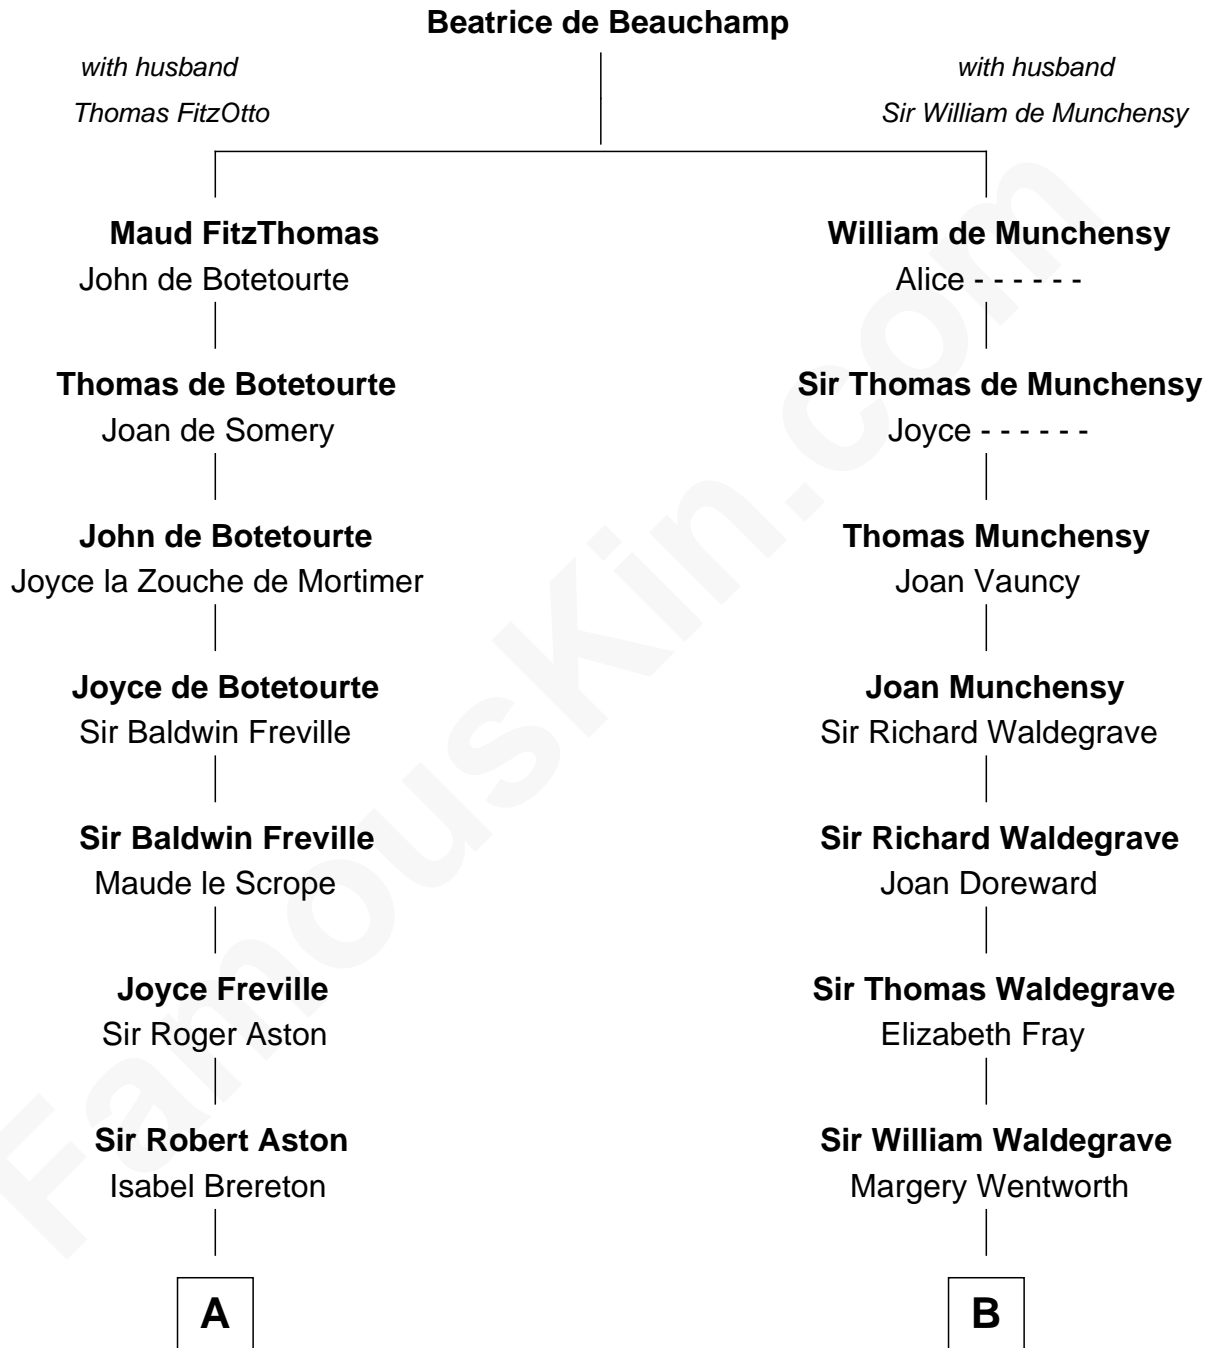

# FamousKin.com Relationship Chart of

**George Mason**

*Father of the U.S. Bill of Rights*

17th cousin 4 times removed of

**Maggie Gyllenhaal**

*Movie Actress*

**C**

Anders Leonard Gyllenhaal

Selma Amanda Nelson

Leonard Ephraim Gyllenhaal

Philo Pendleton

Hugh Anders Gyllenhaal

Virginia Lowrie Childs

Stephen Roark Gyllenhaal

Naomi Achs

**Maggie Gyllenhaal**

*Movie Actress*

FamousKin.com