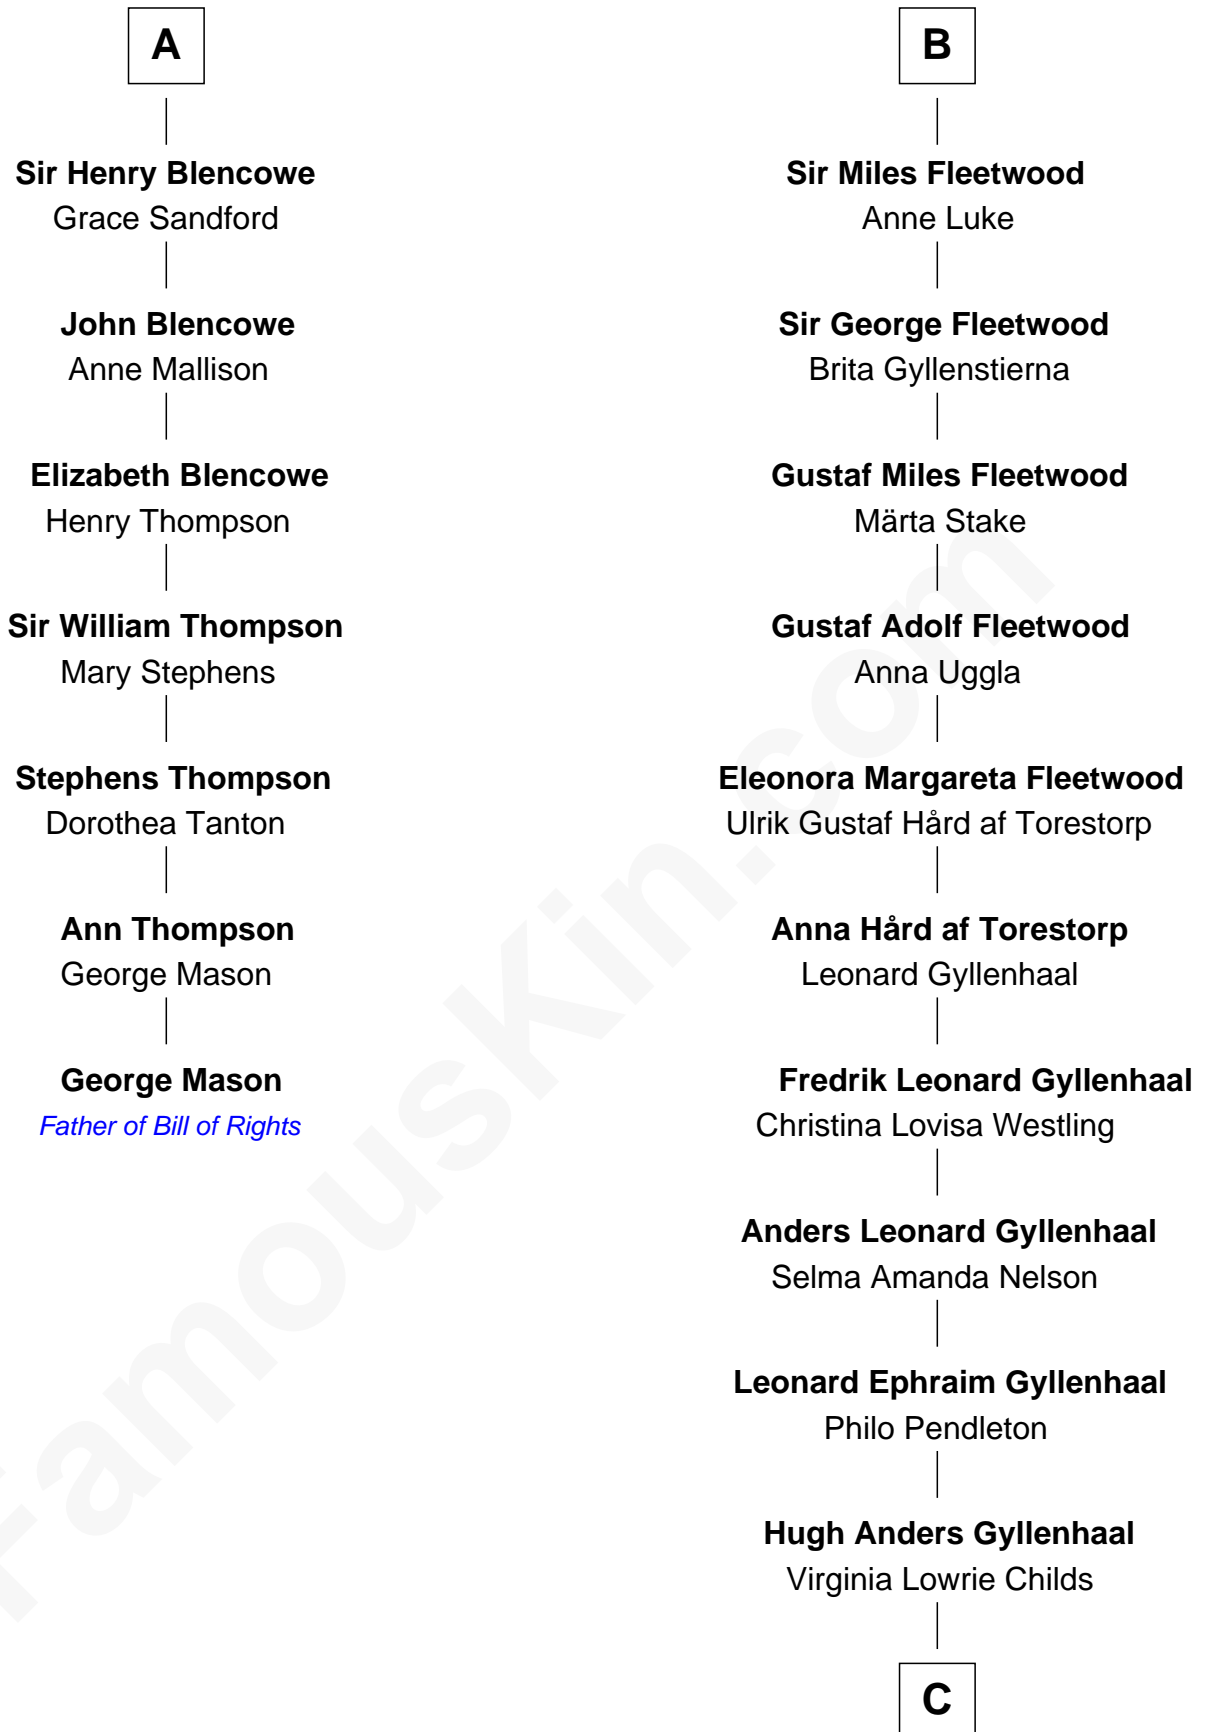

FamousKin.com Relationship Chart of

George Mason

Father of the U.S. Bill of Rights

13th cousin 5 times removed of

Maggie Gyllenhaal

Movie Actress

Sir Philip le Despencer

Elizabeth - - - - -

Alice le Despenser

Sir John Sutton

Sir John Sutton

Constance Blount

Sir John Sutton

Elizabeth Berkeley

Sir Edmund Sutton

Matilda Clifford

Elizabeth de Tivetot

Margery Despencer

Sir Roger Wentworth

Henry Wentworth

Elizabeth Howard

Margery Wentworth

Sir William Waldegrave

Dorothy Waldegrave

Sir John Spring

Bridget Spring

Thomas Fleetwood

Sir William Fleetwood

Jane Clifton

B

C

Stephen Roark Gyllenhaal