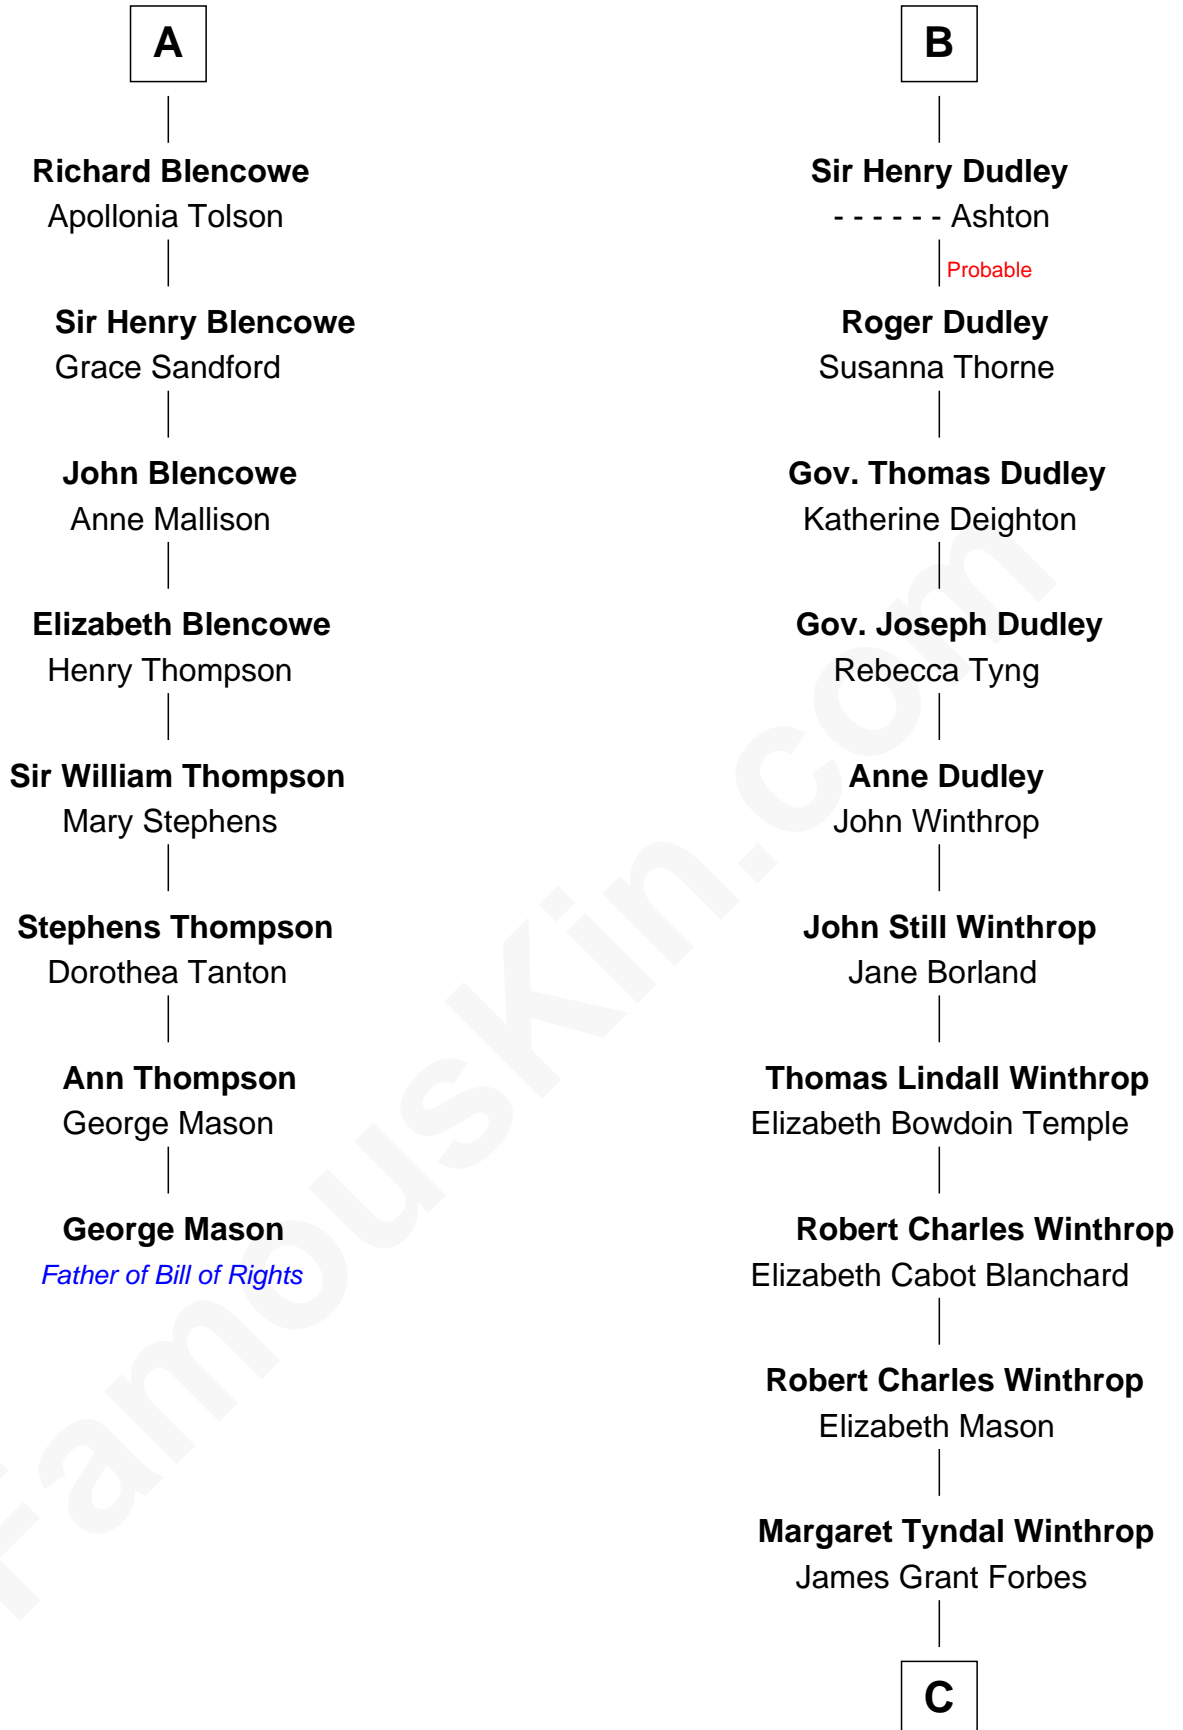

FamousKin.com Relationship Chart of

George Mason

Father of the U.S. Bill of Rights

14th cousin 4 times removed of

John Kerry

68th U.S. Secretary of State

Ralph de Stafford

Margaret de Audley

Winifred Dudley
Anthony Blencowe

A

Beatrice de Stafford

Thomas de Ros

Margaret de Ros
Sir Reynold Grey

Margaret Grey
Sir William Bonville

William Bonville
Elizabeth Harington

William Bonville
Katherine Neville

Cecily Bonville
Thomas Grey

Cecily Grey
Sir John Sutton

B

C

—
Rosemary Isabel Forbes

Richard John Kerry

—
John Kerry

68th U.S. Secretary of State