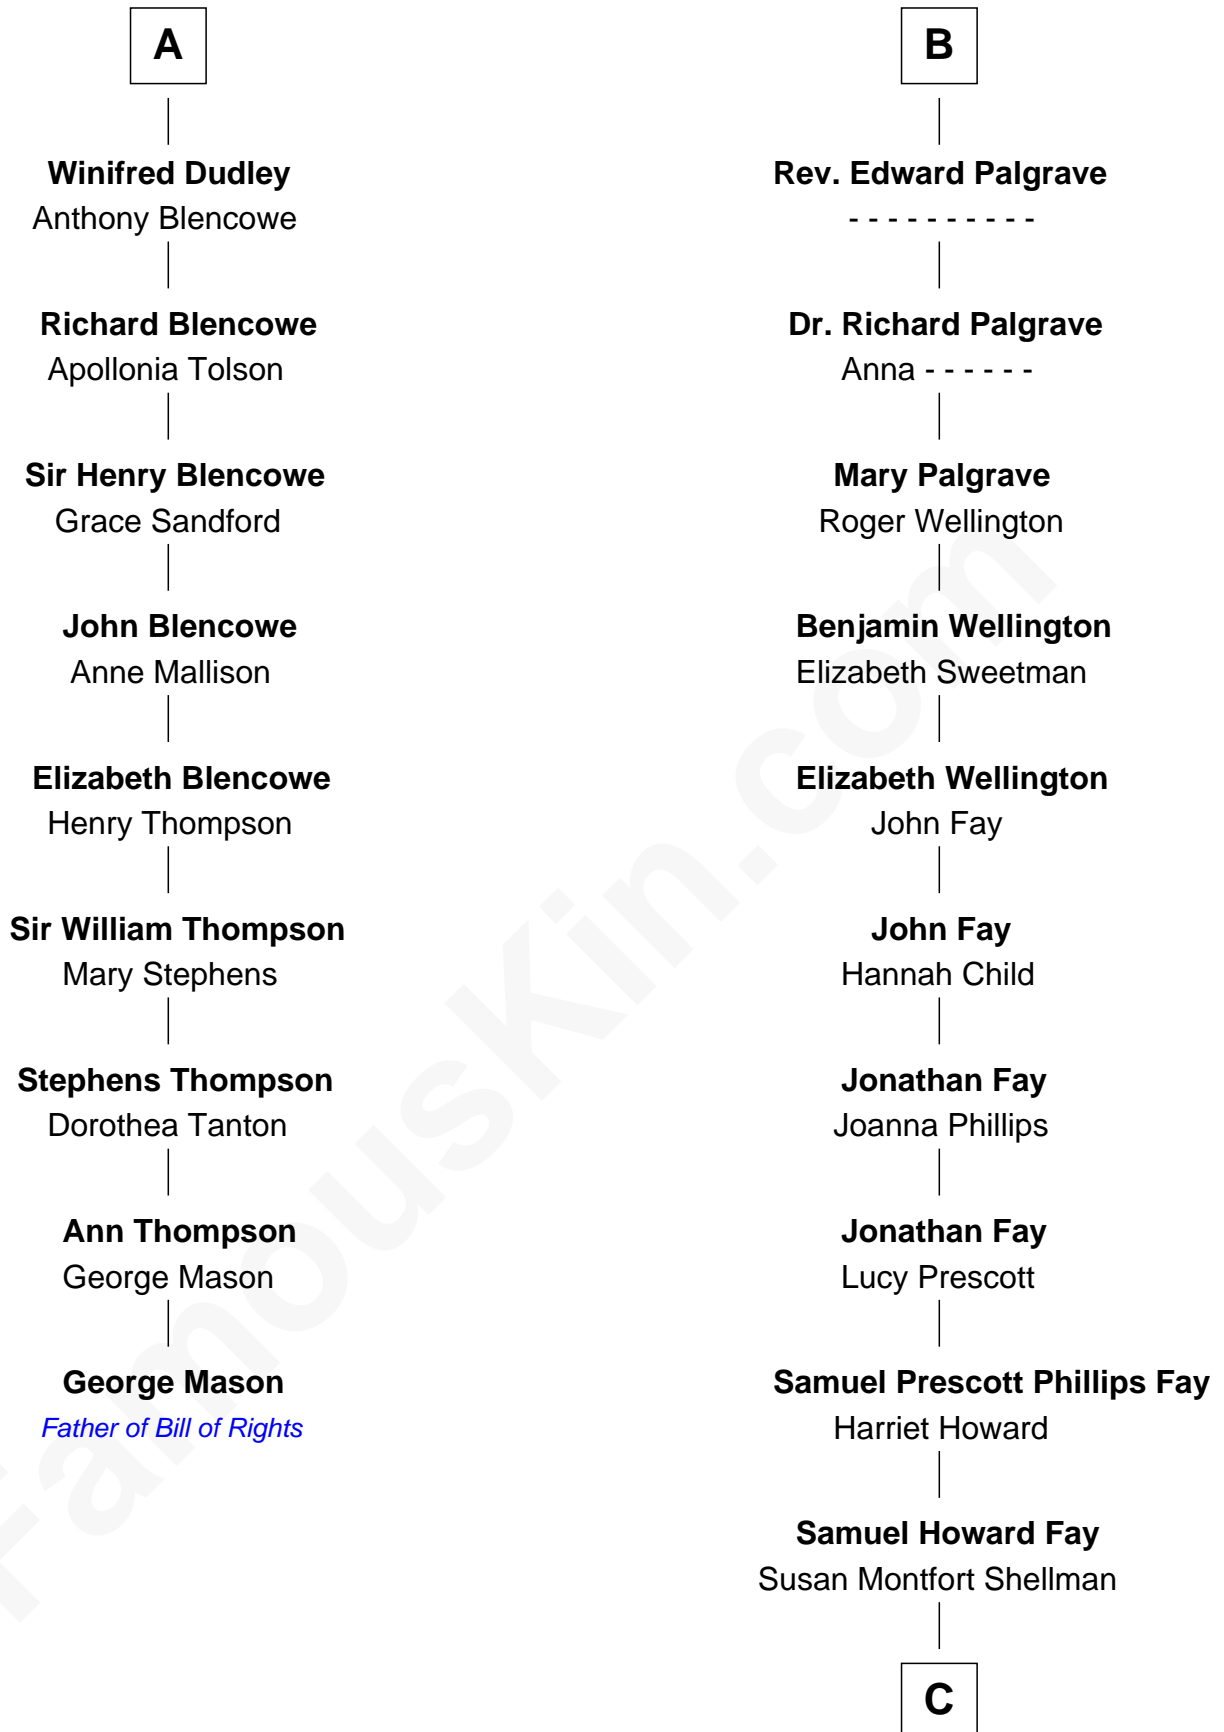

# FamousKin.com Relationship Chart of

**George Mason**

*Father of the U.S. Bill of Rights*

15th cousin 6 times removed of

**Jeb Bush**

*43rd Governor of Florida*

**C**

**Harriet Eleanor Fay**  
Rev. James Smith Bush

**Samuel Prescott Bush**  
Flora Sheldon

**Prescott Sheldon Bush**  
Dorothy Wear Walker

**George Herbert Walker Bush**  
Barbara Pierce

**Jeb Bush**  
*43rd Governor of Florida*

FamousKin.com