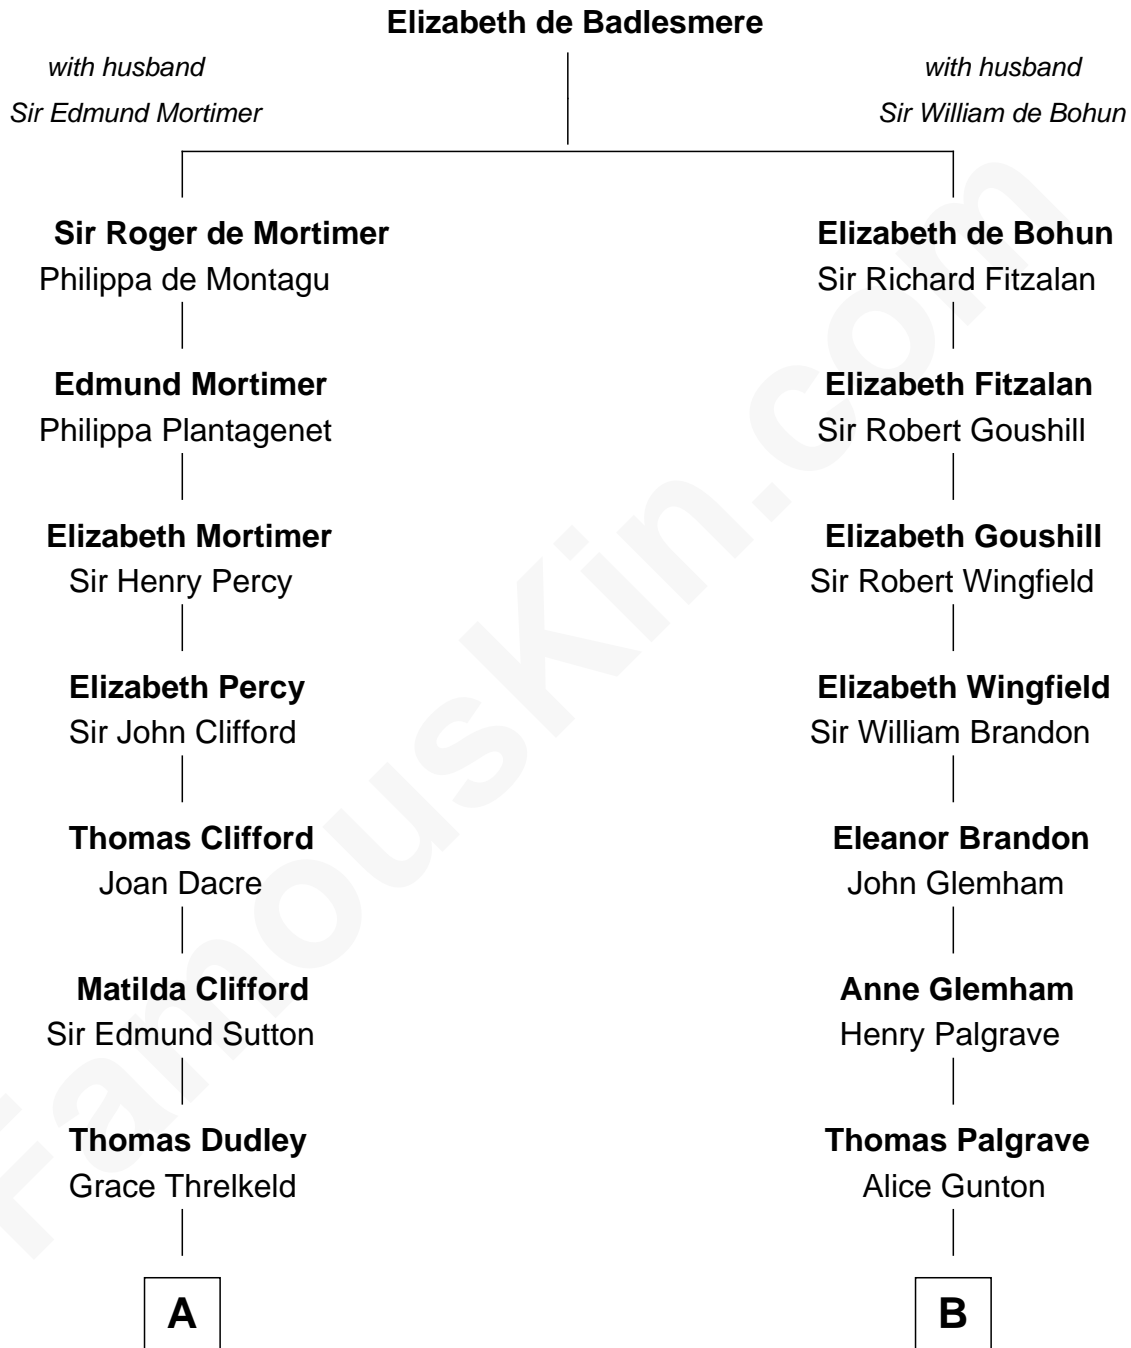

# FamousKin.com Relationship Chart of

**George Mason**

*Father of the U.S. Bill of Rights*

15th cousin 6 times removed of

**Jeb Bush**

*43rd Governor of Florida*

**C**

**Harriet Eleanor Fay**  
Rev. James Smith Bush

**Samuel Prescott Bush**  
Flora Sheldon

**Prescott Sheldon Bush**  
Dorothy Wear Walker

**George Herbert Walker Bush**  
Barbara Pierce

**Jeb Bush**  
*43rd Governor of Florida*

FamousKin.com