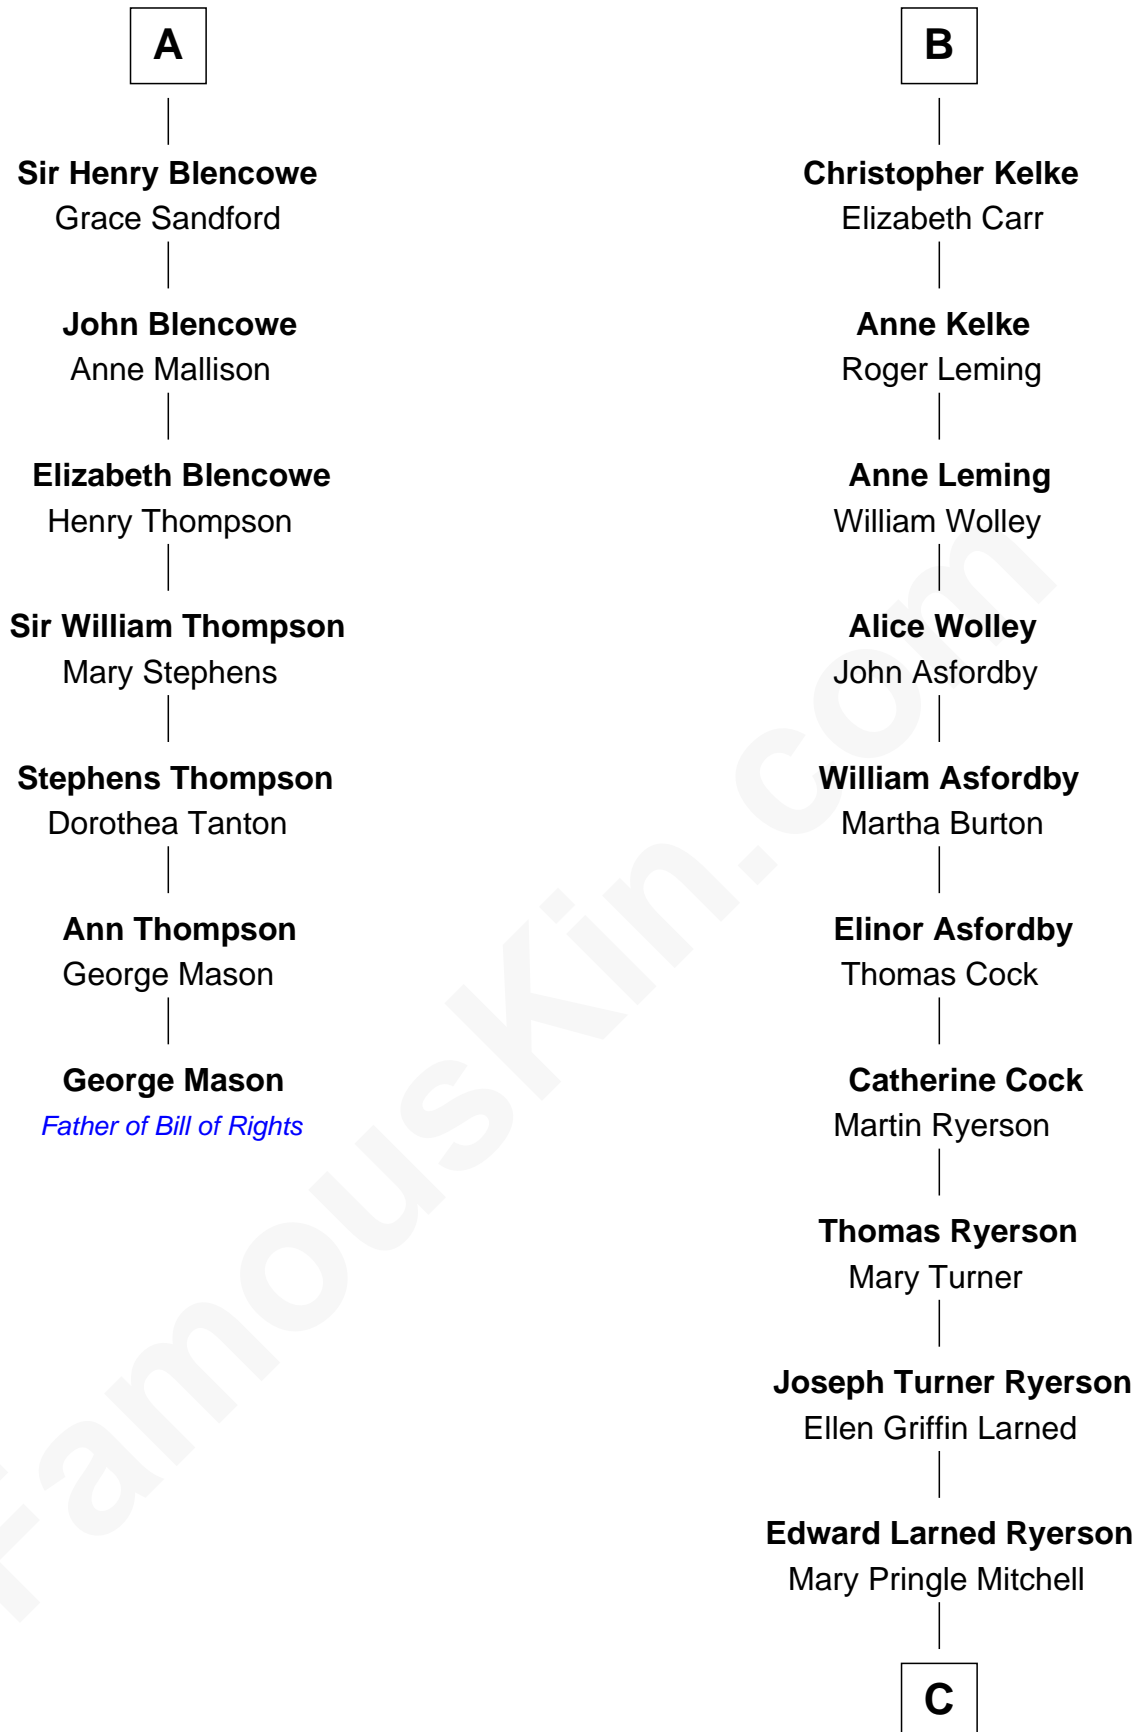

# FamousKin.com Relationship Chart of

**George Mason**

*Father of the U.S. Bill of Rights*

13th cousin 7 times removed of

**Paget Brewster**

*TV Actress*

**Sir Philip le Despencer**

Elizabeth - - - - -

Elizabeth de Tibetot

**Margery Despencer**

Sir Roger Wentworth

**Sir Philip Wentworth**

Mary Clifford

**Elizabeth Wentworth**

Sir Martin de la See

**Elizabeth de la See**

Roger Kelke

**Christopher Kelke**

Isabel Girlington

**Christopher Kelke**

Jane St. Paul

**B**

**C**

**Donald Mitchell Ryerson**

Isabelle McGenniss

**Joan Ryerson**

George Washington Wales Brewster

**Galen Brewster**

Hathaway Tew

**Paget Brewster**

*TV Actress*