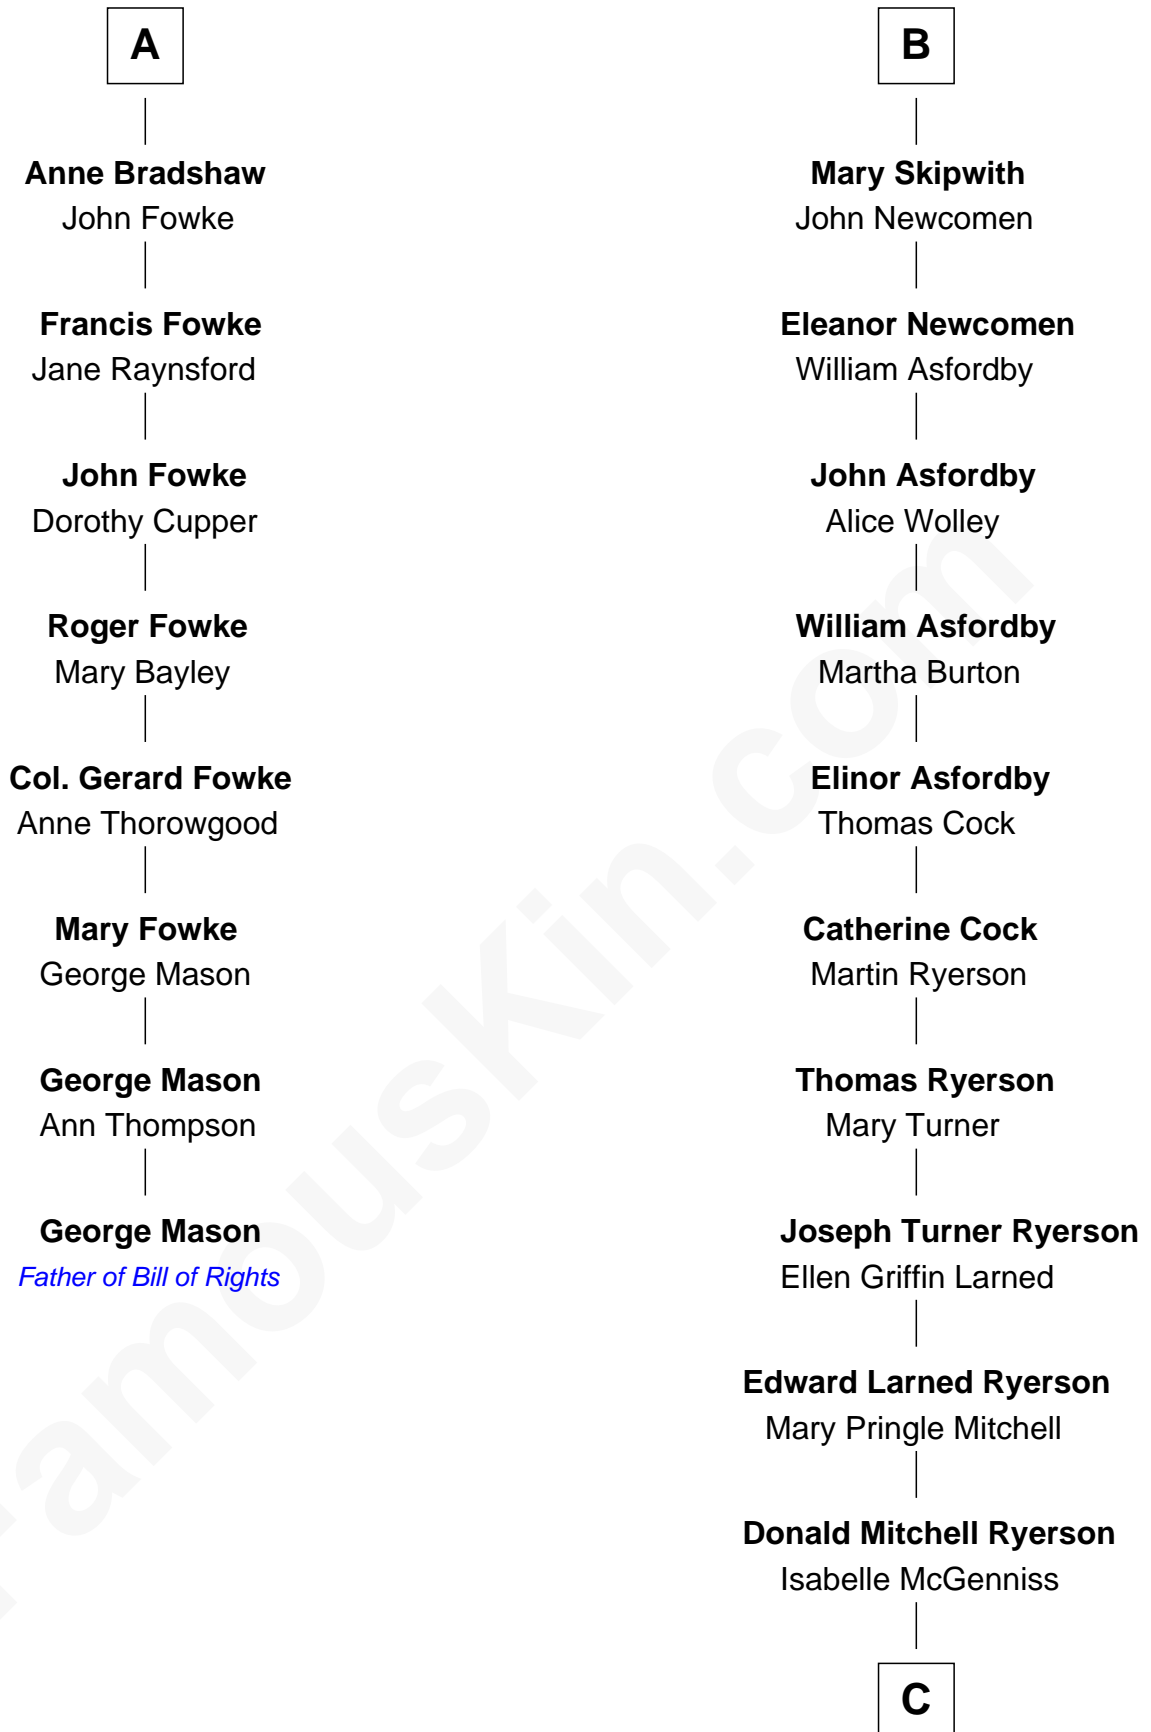

FamousKin.com Relationship Chart of

George Mason

Father of the U.S. Bill of Rights

14th cousin 5 times removed of

Paget Brewster

TV Actress

John de Welles

Maud de Roos

Eleanor de Mowbray

Eudo de Welles

Maud de Greystoke

Sir Lionel de Welles

Joan de Waterton

Margaret de Welles

Sir Thomas Dymoke

Sir Lionel Dymoke

Joanna Griffith

Alice Dymoke

Sir William Skipwith

John Skipwith

Eleanor Kingston

B

C

Joan Ryerson

George Washington Wales Brewster

Galen Brewster

Hathaway Tew

Paget Brewster

TV Actress

FamousKin.com