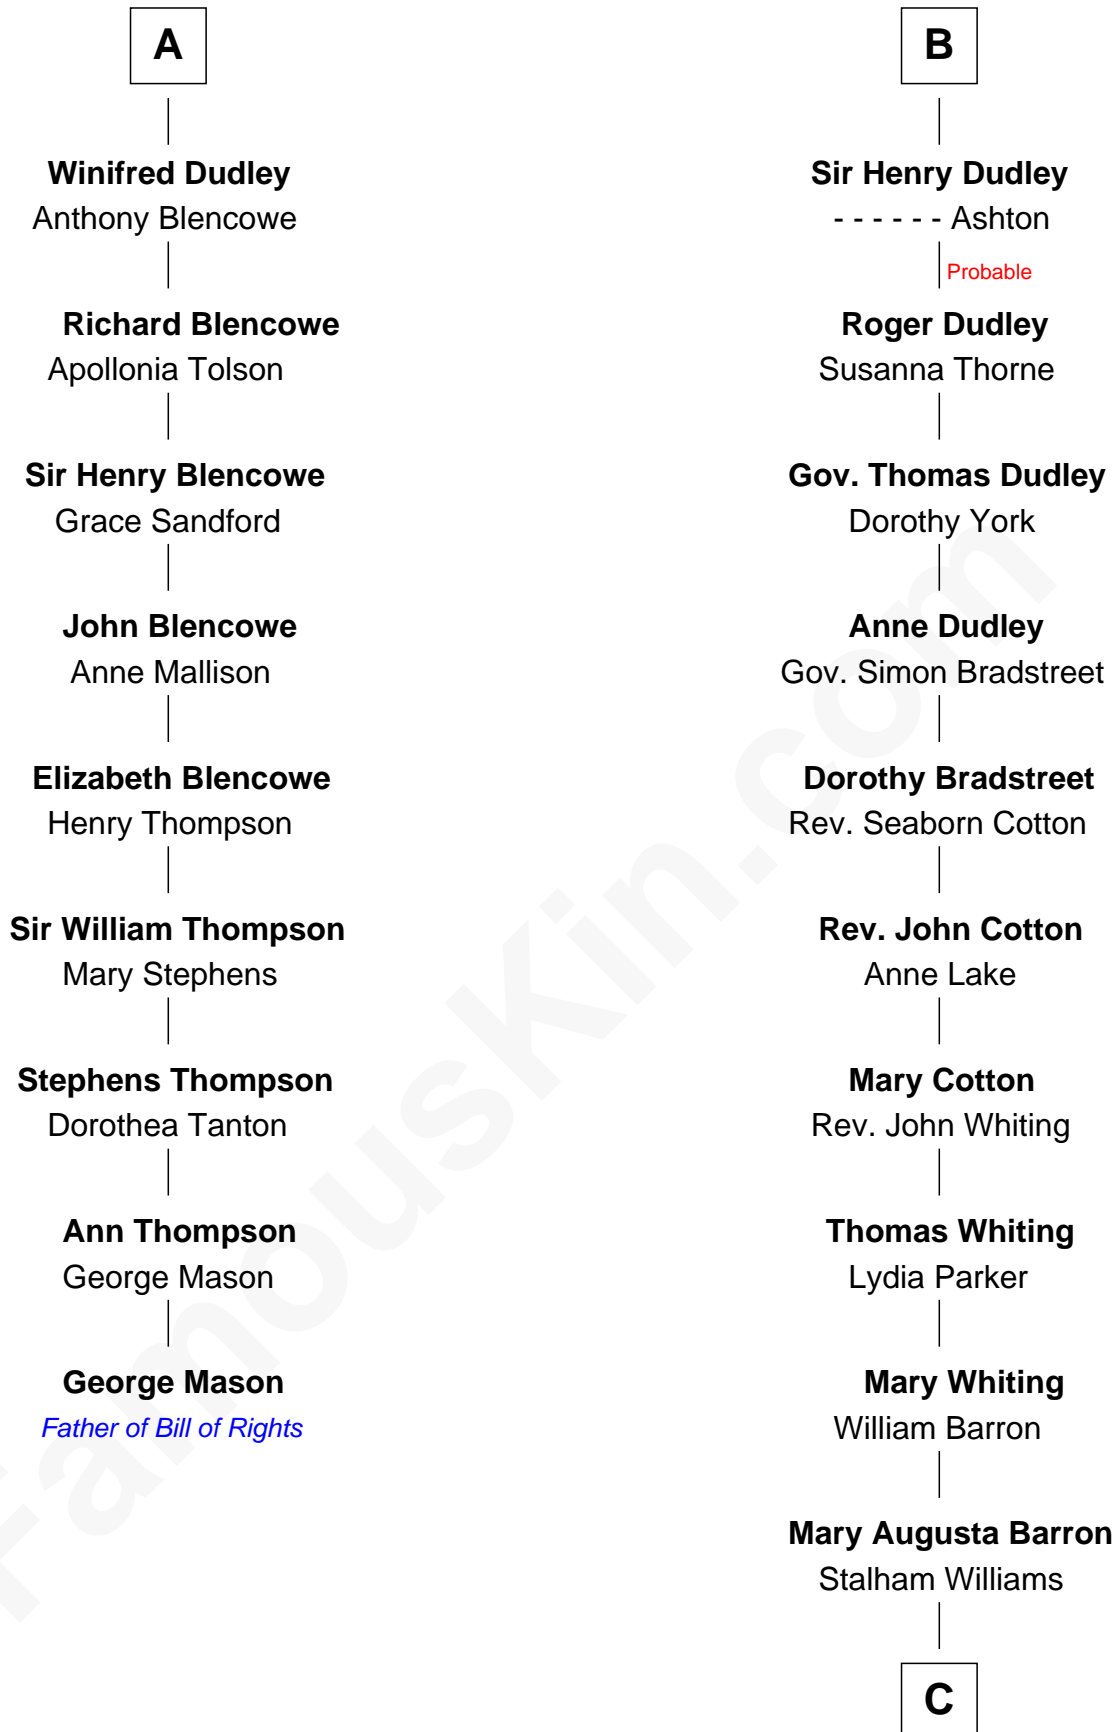

# FamousKin.com Relationship Chart of

**George Mason**

*Father of the U.S. Bill of Rights*

15th cousin 4 times removed of

**James Sherman**

*27th U.S. Vice-President*

**Henry Plantagenet**

Maud de Chaworth

**Mary Plantagenet**

Henry de Percy

**Sir Henry Percy**

Margaret de Neville

**Sir Henry Percy**

Elizabeth Mortimer

**Elizabeth Percy**

Sir John Clifford

Richard Fitzalan

**Alice Fitzalan**

Sir Thomas de Holand

**Eleanor Holand**

Edward Cherleton

**Joyce Cherleton**

Sir John Tiptoft

**Joyce Tiptoft**

Sir Edmund Sutton

**Sir Edward Sutton**

Cecily Willoughby

**Sir John Sutton**

Cecily Grey

**B**

C

Frances Lucretia Williams