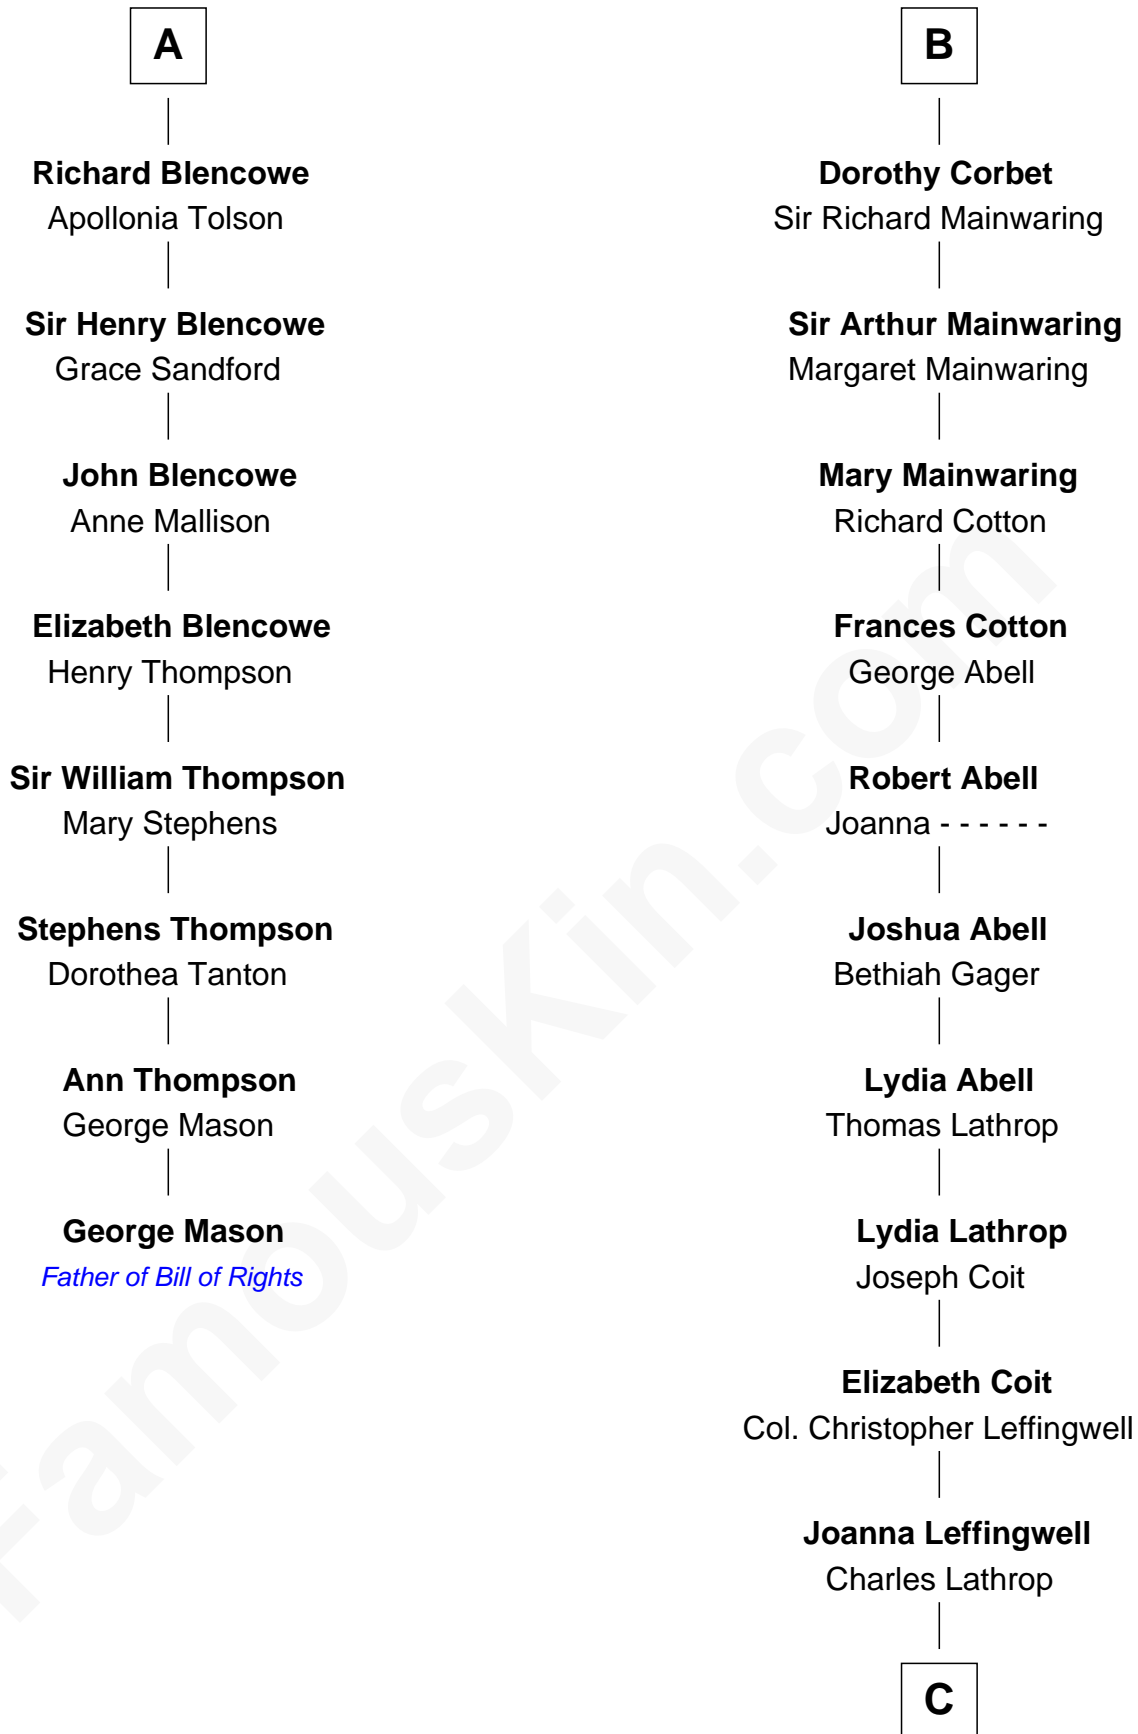

# FamousKin.com Relationship Chart of

**George Mason**

*Father of the U.S. Bill of Rights*

14th cousin 6 times removed of

**Allen Dulles**

*5th Director of the C.I.A.*

**Ralph de Stafford**

Margaret de Audley

**Thomas Dudley**  
Grace Threlkeld

**Winifred Dudley**  
Anthony Blencowe

**A**

**Elizabeth de Stafford**  
John de Ferrers

**Robert de Ferrers**  
Margaret Despencer

**Sir Edmund Ferrers**  
Ellen Roche

**Sir William Ferrers**  
Elizabeth Belknap

**Anne Ferrers**  
Sir Walter Devereux

**Elizabeth Devereux**  
Sir Richard Corbet

**Sir Robert Corbet**  
Elizabeth Vernon

**B**

**C**

—  
**Harriet Wadsworth Lathrop**

Rev. Miron Winslow

—  
**Harriet Lathrop Winslow**