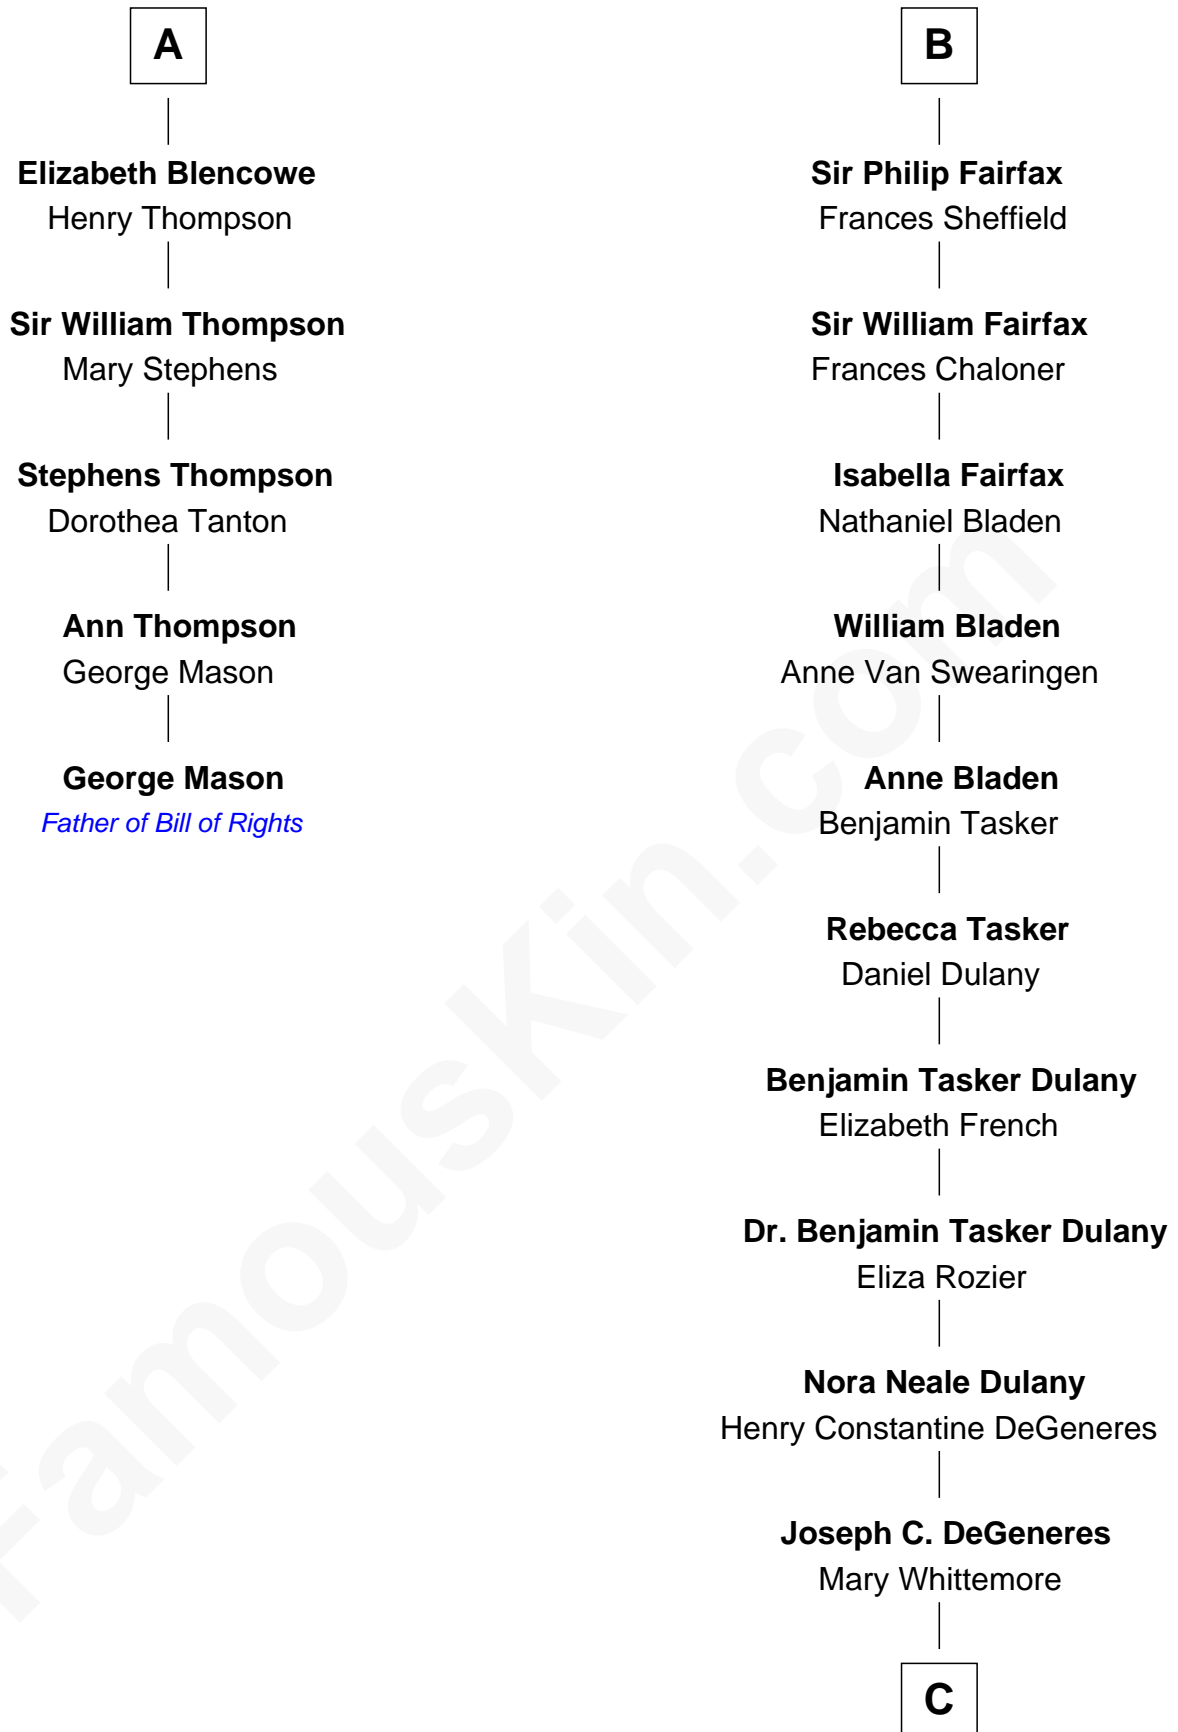

FamousKin.com

Relationship Chart of

George Mason

Father of the U.S. Bill of Rights

11th cousin 9 times removed of

Ellen DeGeneres

Comedienne and TV Personality

C