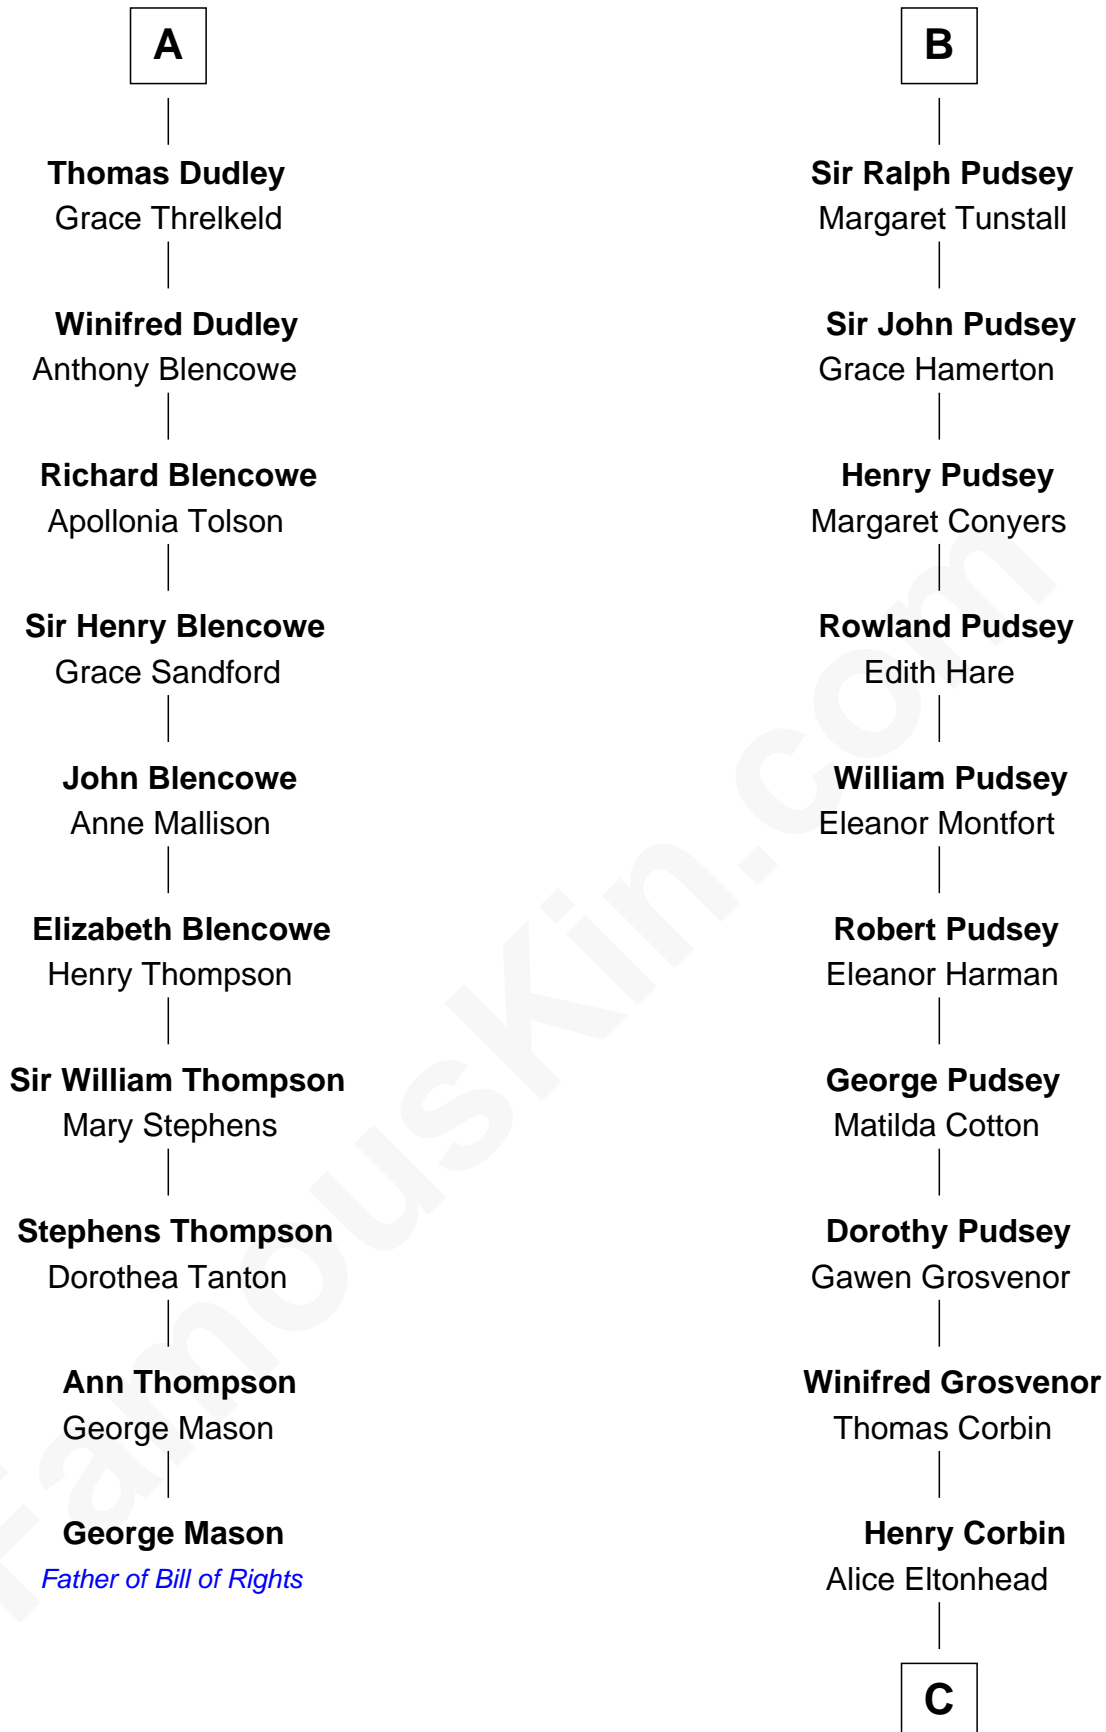

# FamousKin.com Relationship Chart of

**George Mason**

*Father of the U.S. Bill of Rights*

16th cousin 4 times removed of

**Henry Lee III**

*9th Governor of Virginia*

**Sir Richard FitzRoy**

Rose de Dover

**C**

—  
**Laetitia Corbin**

Richard Lee

—  
**Henry Lee**

Mary Bland

—  
**Col. Henry Lee**

Lucy Grymes

—  
**Henry Lee III**