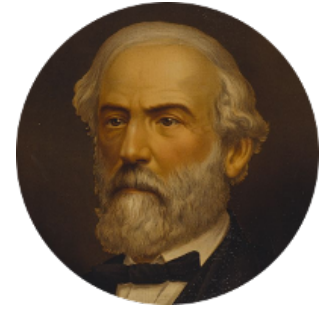

# FamousKin.com Relationship Chart of

**George Mason**

*Father of the U.S. Bill of Rights*

15th cousin of

**General Robert E. Lee**

*Confederate Army - U.S. Civil War*

**Henry Plantagenet**  
Maud de Chaworth

**Mary Plantagenet**  
Henry de Percy

**Sir Henry Percy**  
Margaret de Neville

**Sir Henry Percy**  
Elizabeth Mortimer

**Elizabeth Percy**  
Sir John Clifford

**Thomas Clifford**  
Joan Dacre

**Matilda Clifford**  
Sir Edmund Sutton