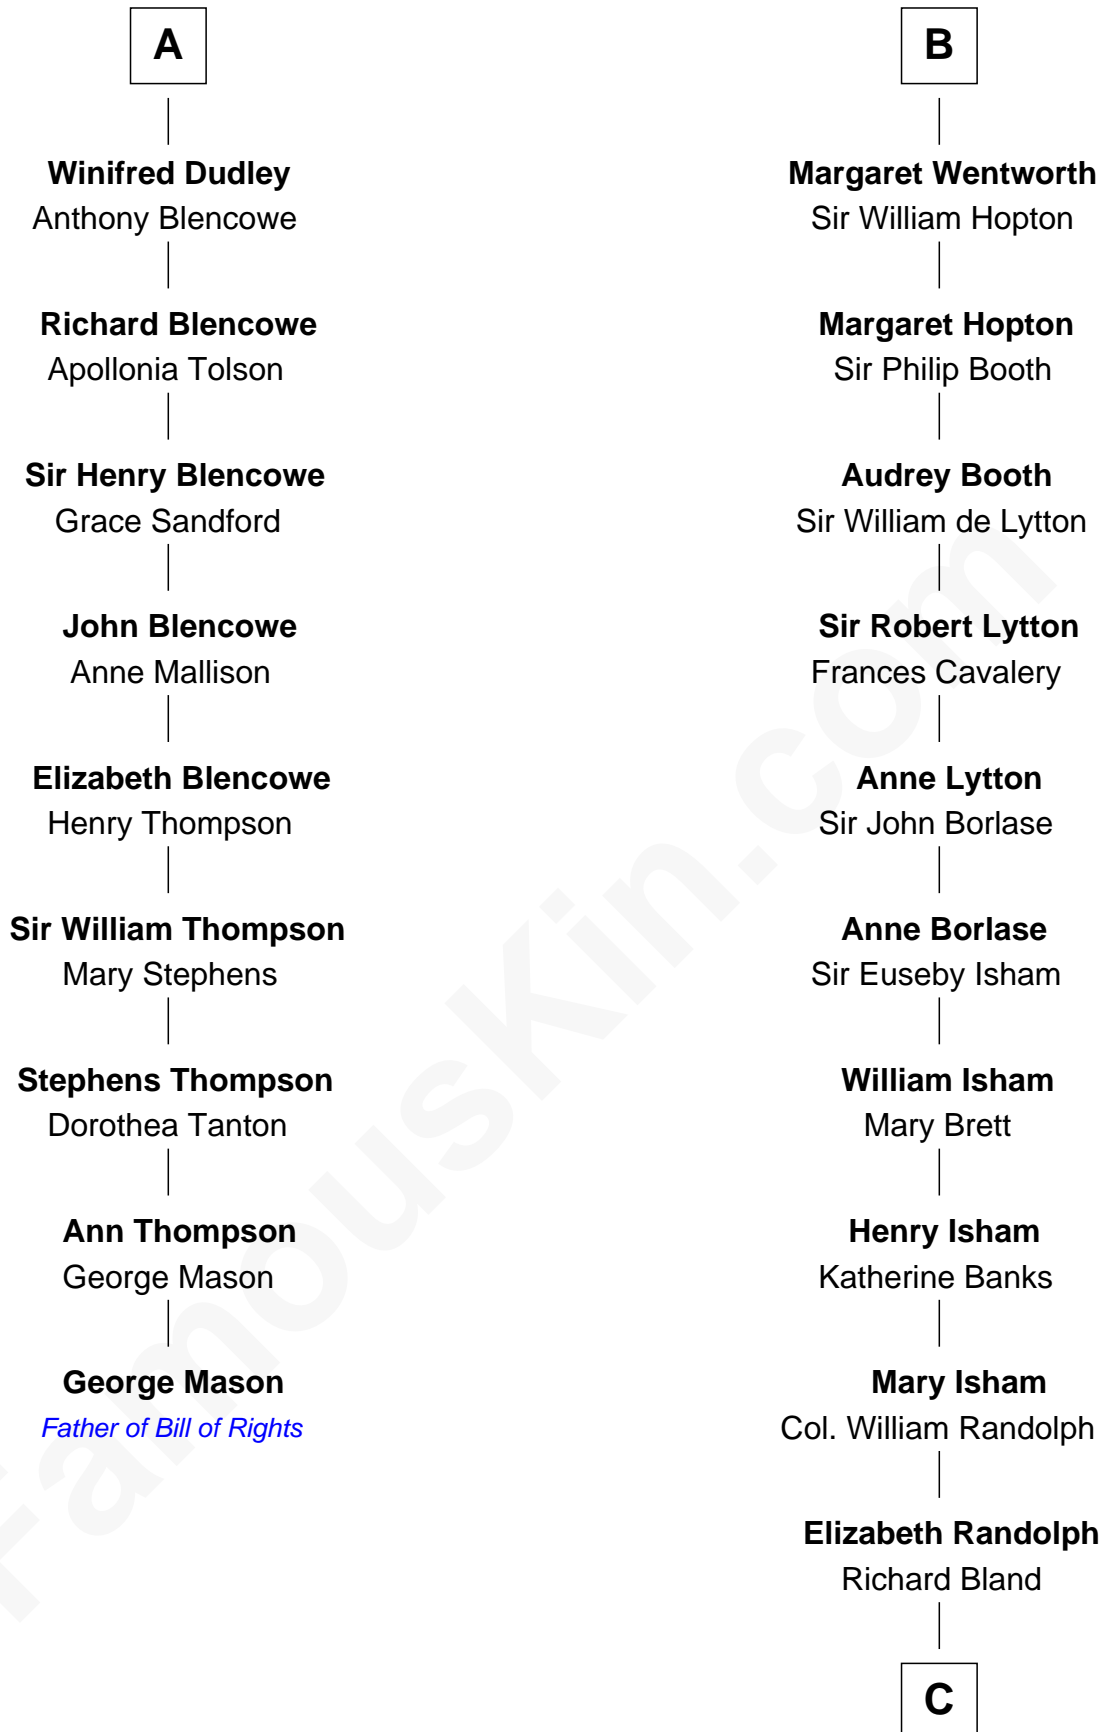

FamousKin.com

Relationship Chart of

George Mason

Father of the U.S. Bill of Rights

15th cousin 5 times removed of

General Robert E. Lee

Confederate Army - U.S. Civil War

Sir William de Ferrers

Thomas de Berkeley
Katherine de Clyvedon

John Deincourt

Sir John Berkeley
Elizabeth Betteshorne

Sir William Deincourt
Milicent la Zouche

Elizabeth Berkeley
Sir John Sutton

Margaret Deincourt
Sir Robert de Tibetot

Sir Edmund Sutton
Matilda Clifford

Elizabeth de Tibetot
Sir Philip le Despencer

Thomas Dudley
Grace Threlkeld

Margery Despencer
Sir Roger Wentworth

A

B

C

—
Mary Bland