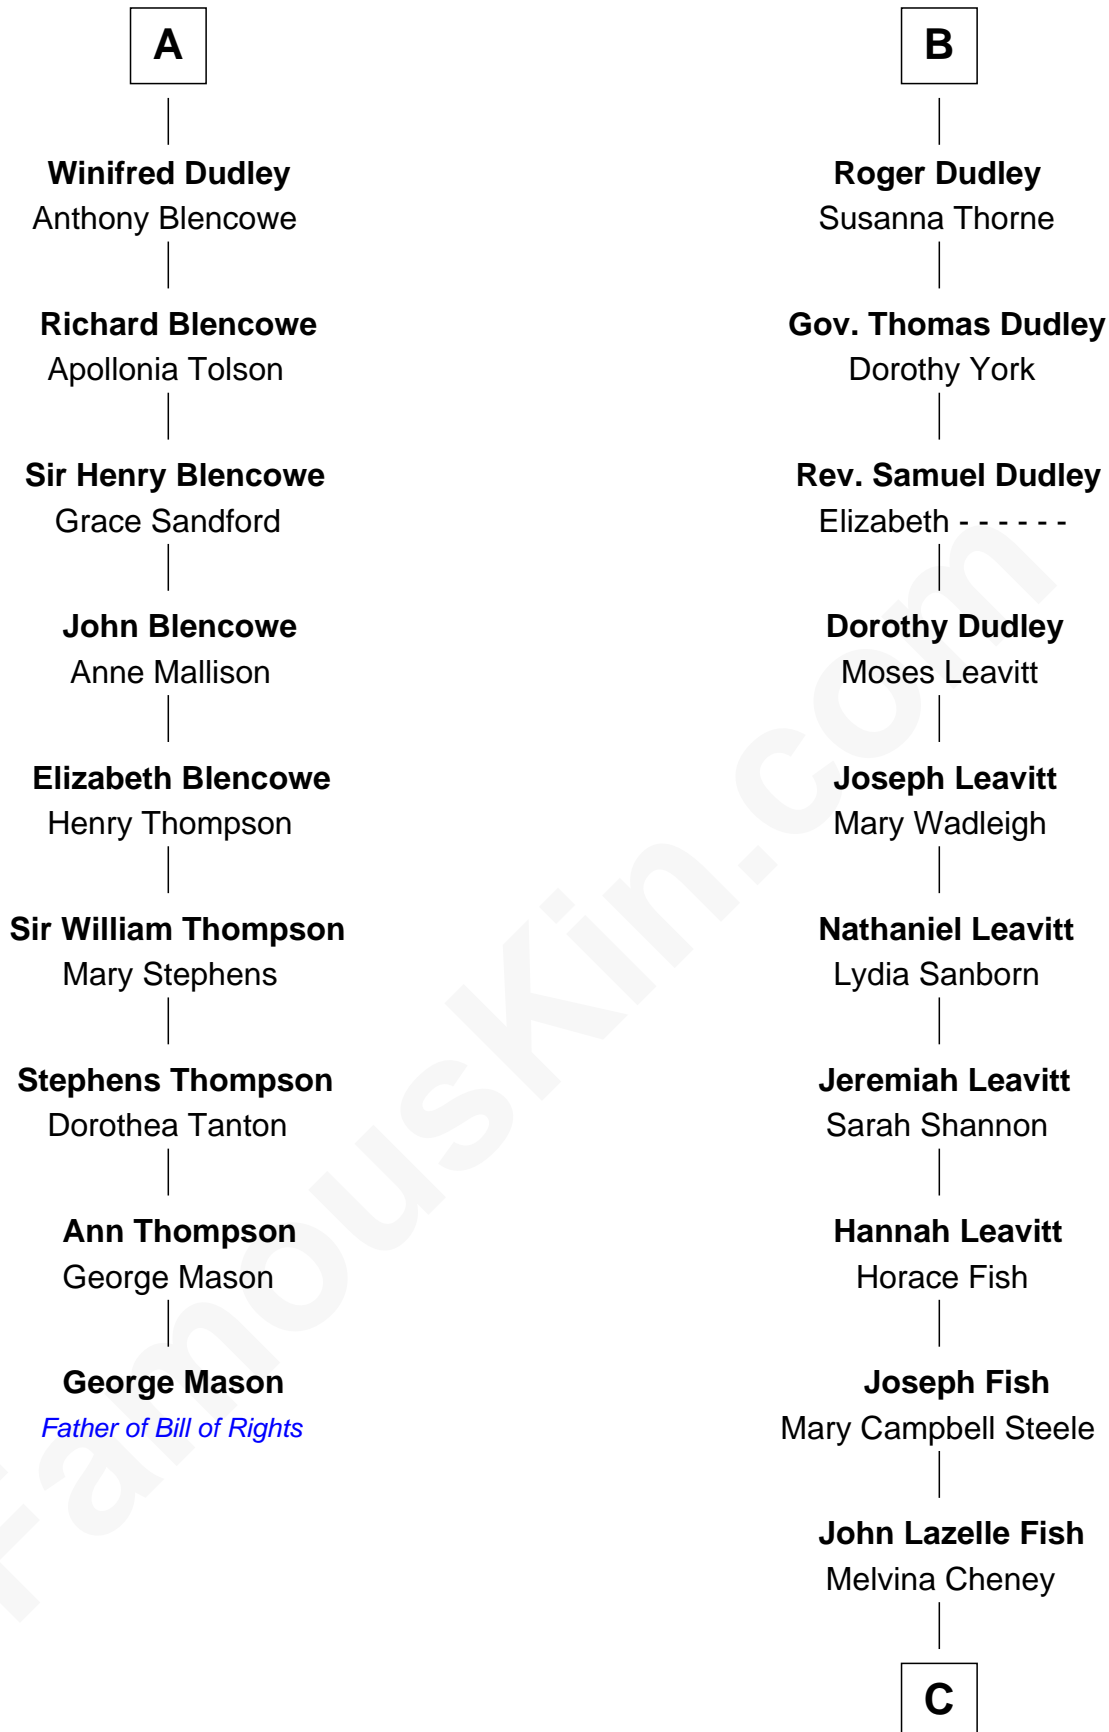

FamousKin.com Relationship Chart of

George Mason

Father of the U.S. Bill of Rights

15th cousin 5 times removed of

Keri Russell

TV and Movie Actress

Edward III, King of England

Philippa of Hainault

C

Karl Joseph Fish
Mary Emma McNeil

Emma Inez Fish
Kermit Sylvester Stephens

Stephanie Stephens
David Harold Russell

Keri Russell
TV and Movie Actress

FamousKin.com