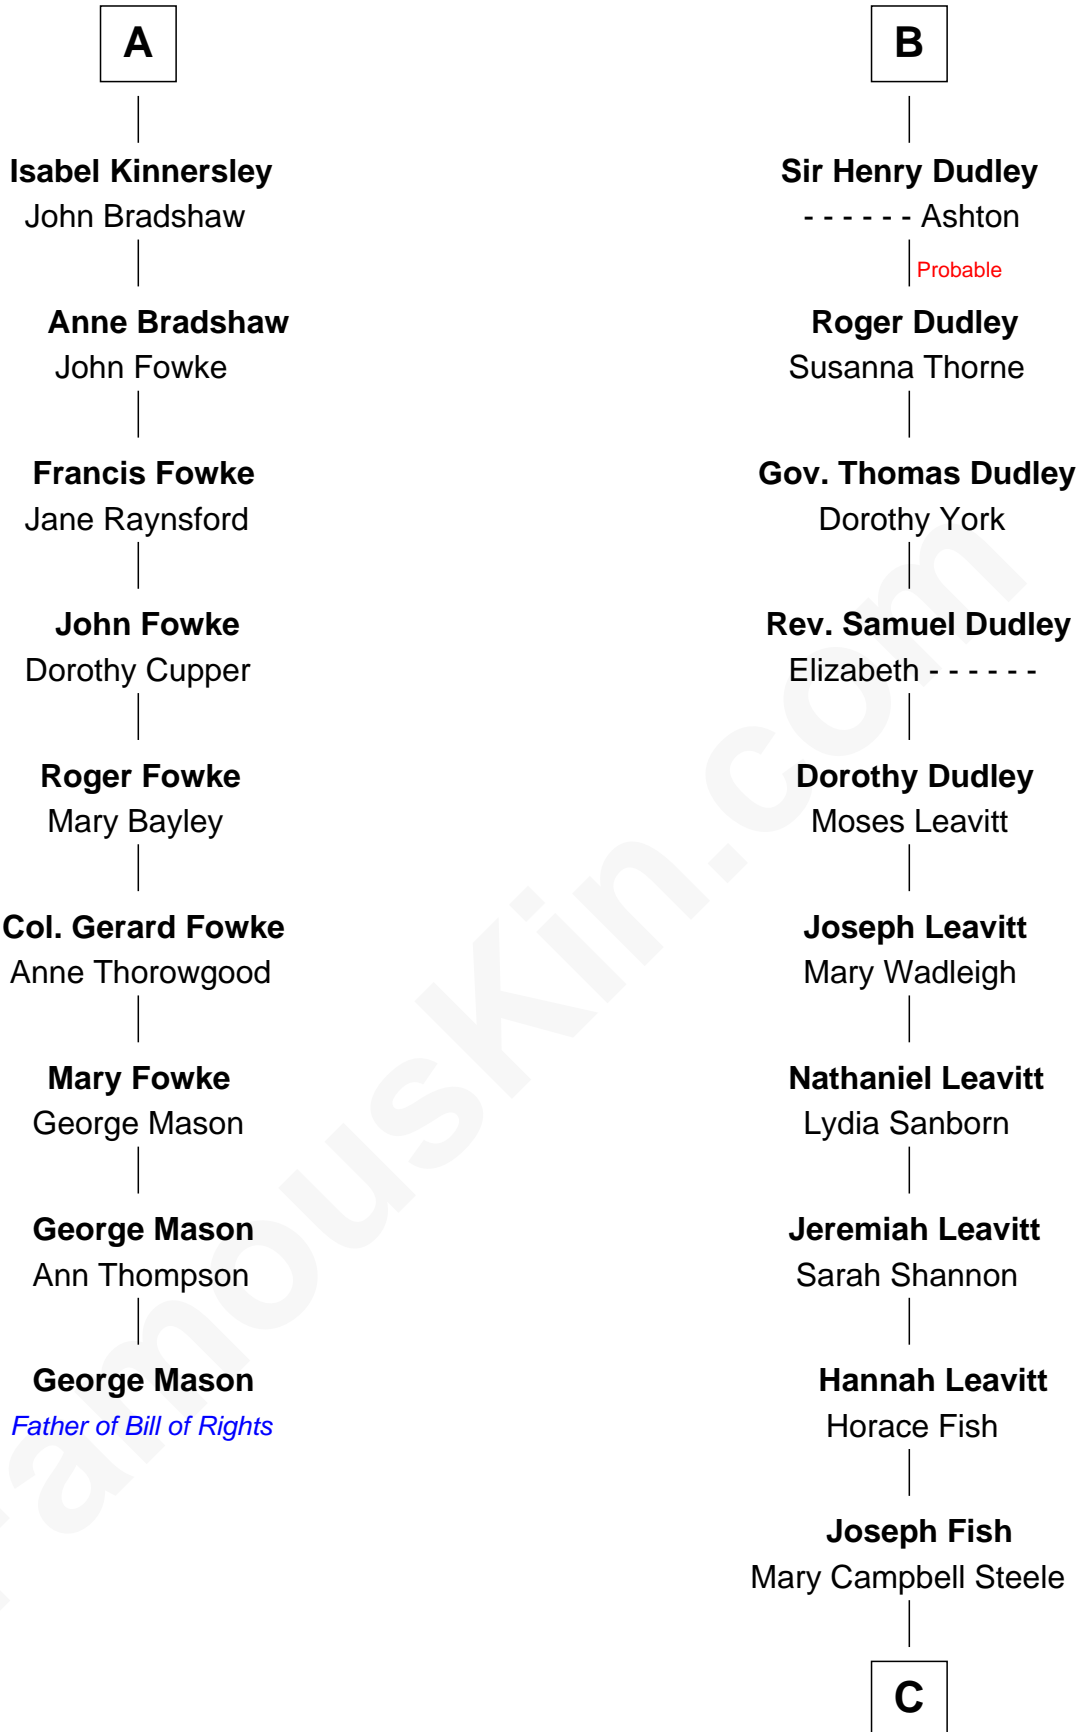

FamousKin.com Relationship Chart of

George Mason

Father of the U.S. Bill of Rights

15th cousin 6 times removed of

Keri Russell

TV and Movie Actress

Sir William de Ros
Margery de Badlesmere

C

John Lazelle Fish

Melvina Cheney

Karl Joseph Fish

Mary Emma McNeil

Emma Inez Fish

Kermit Sylvester Stephens

Stephanie Stephens

David Harold Russell