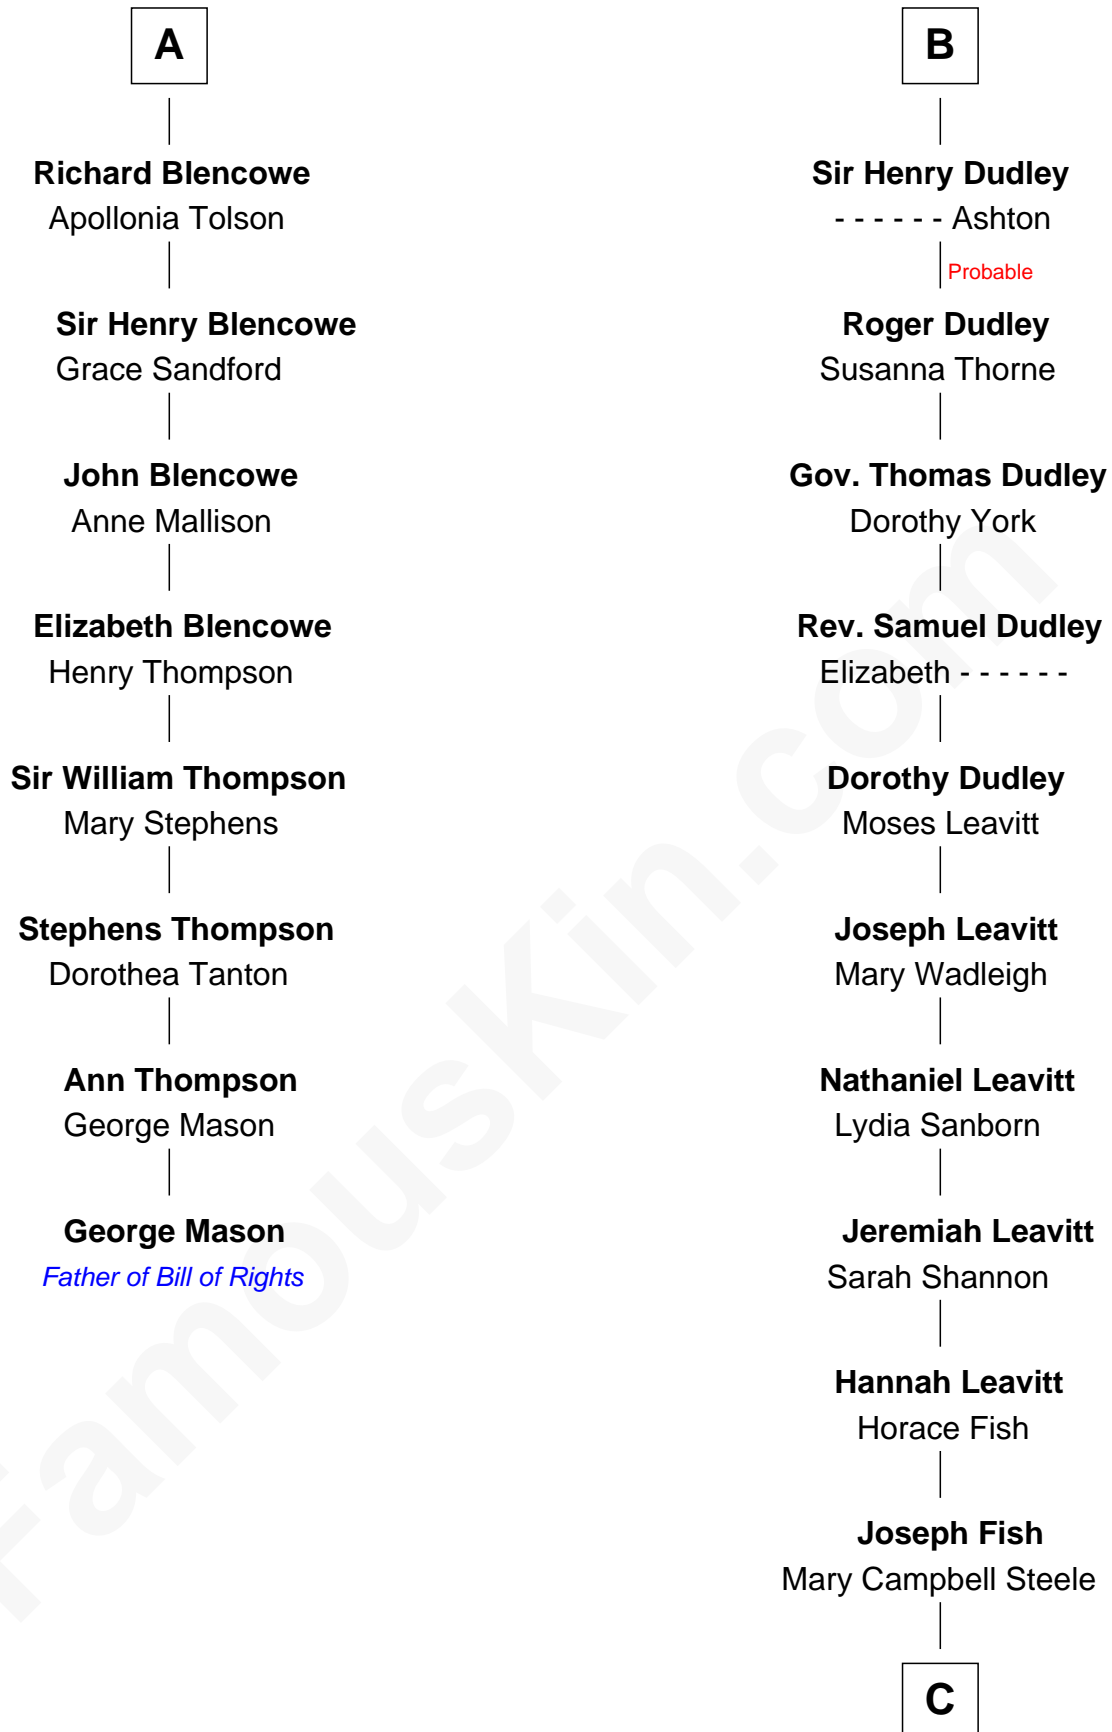

# FamousKin.com Relationship Chart of

**George Mason**

*Father of the U.S. Bill of Rights*

14th cousin 7 times removed of

**Keri Russell**

*TV and Movie Actress*

**Ralph de Stafford**

Margaret de Audley

**Thomas Dudley**  
Grace Threlkeld

**Winifred Dudley**  
Anthony Blencowe

**A**

**Beatrice de Stafford**  
Thomas de Ros

**Margaret de Ros**  
Sir Reynold Grey

**Margaret Grey**  
Sir William Bonville

**William Bonville**  
Elizabeth Harington

**William Bonville**  
Katherine Neville

**Cecily Bonville**  
Thomas Grey

**Cecily Grey**  
Sir John Sutton

**B**

**C**

**John Lazelle Fish**

Melvina Cheney

**Karl Joseph Fish**