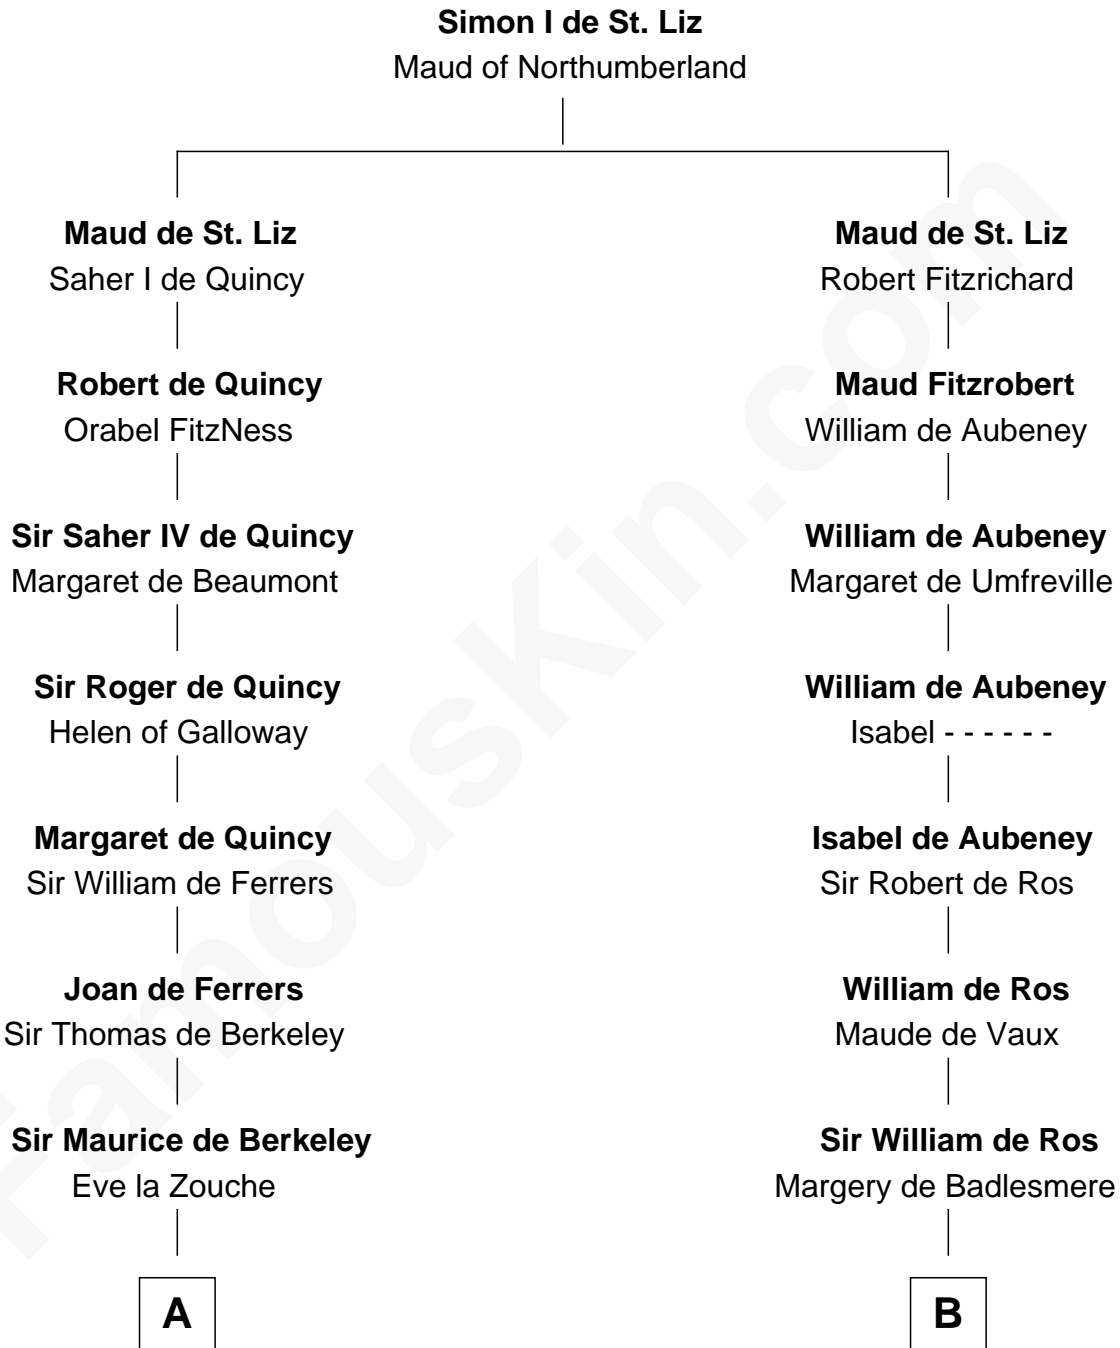

# FamousKin.com Relationship Chart of

**George Mason**

*Father of the U.S. Bill of Rights*

20th cousin 1 time removed of

**William Henry Harrison**

*9th U.S. President*

**C**

**Sir William Thompson**

Mary Stephens

**Stephens Thompson**

Dorothea Tanton

**Ann Thompson**

George Mason

**George Mason**

*Father of Bill of Rights*

**D**