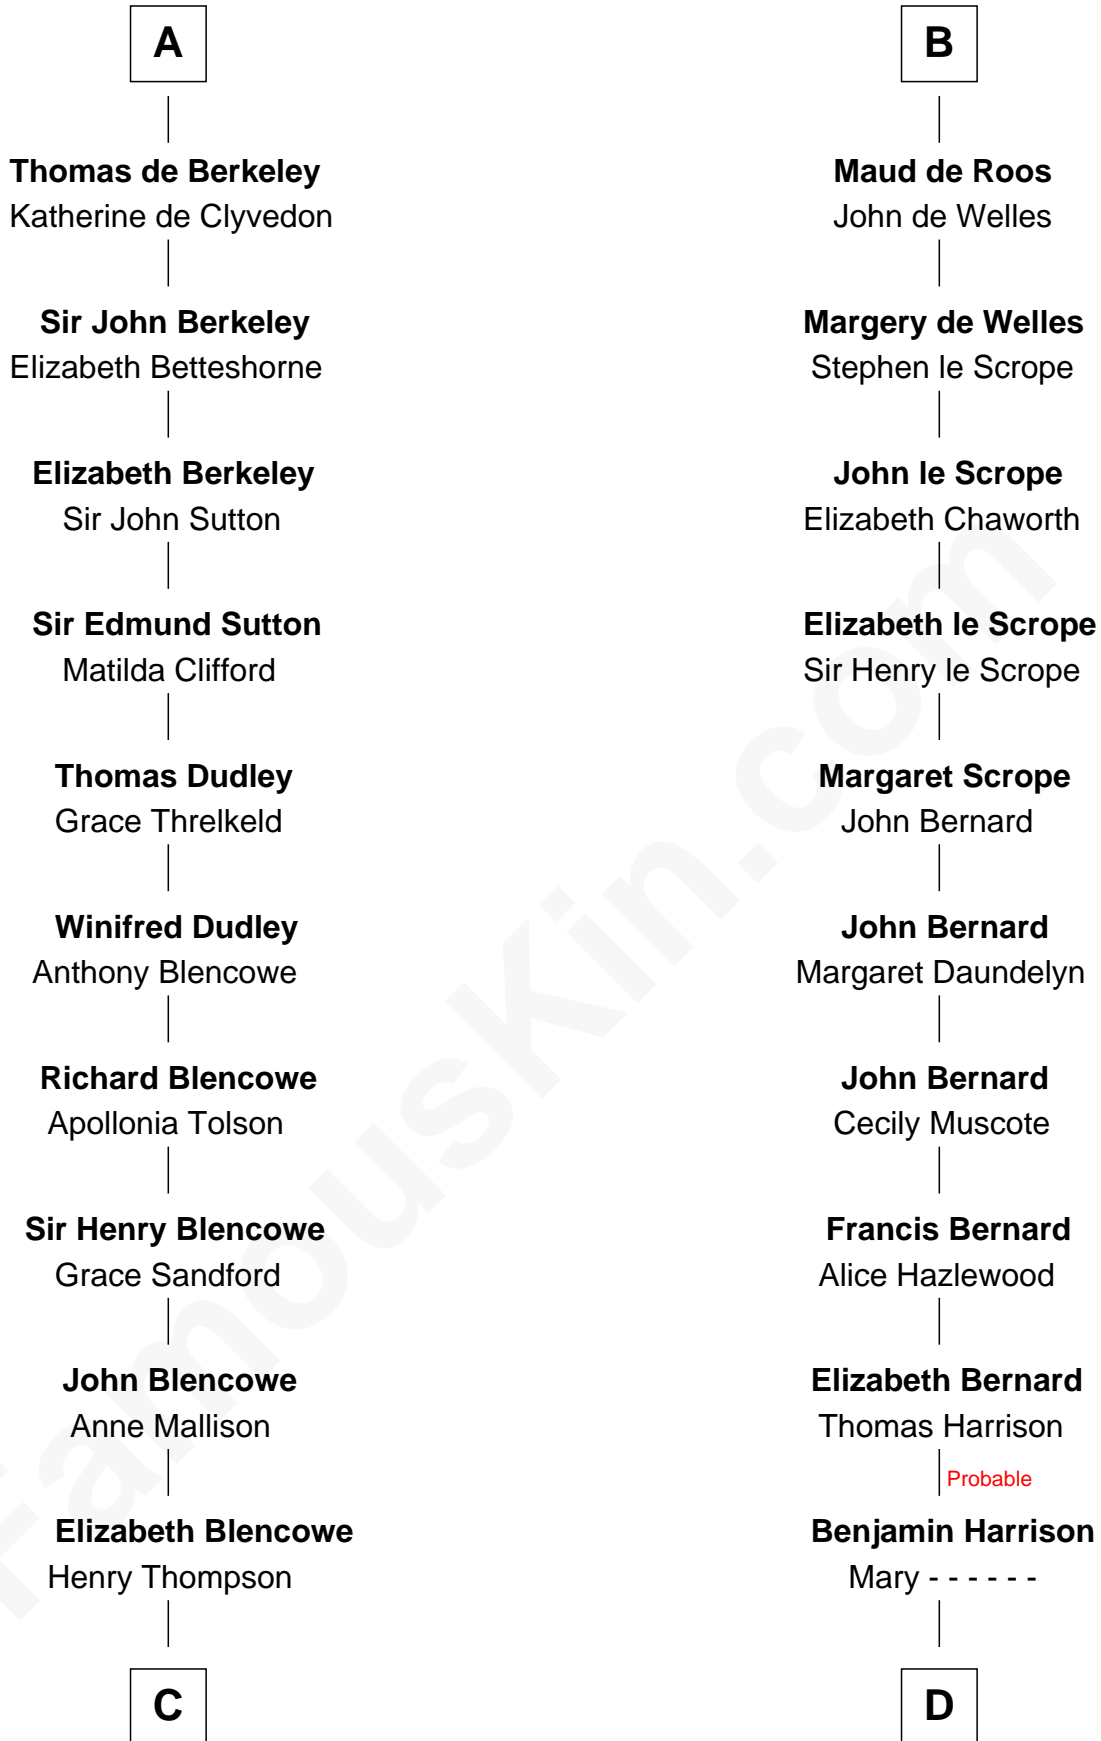

# FamousKin.com Relationship Chart of

**George Mason**

*Father of the U.S. Bill of Rights*

20th cousin 1 time removed of

**William Henry Harrison**

*9th U.S. President*

**C**

**Sir William Thompson**

Mary Stephens

**Stephens Thompson**

Dorothea Tanton

**Ann Thompson**

George Mason

**George Mason**

*Father of Bill of Rights*

**D**

**Benjamin Harrison**

Hannah Churchill

**Benjamin Harrison**

Elizabeth Burwell

**Benjamin Harrison**

Anne Carter

**Benjamin Harrison**

Elizabeth Bassett