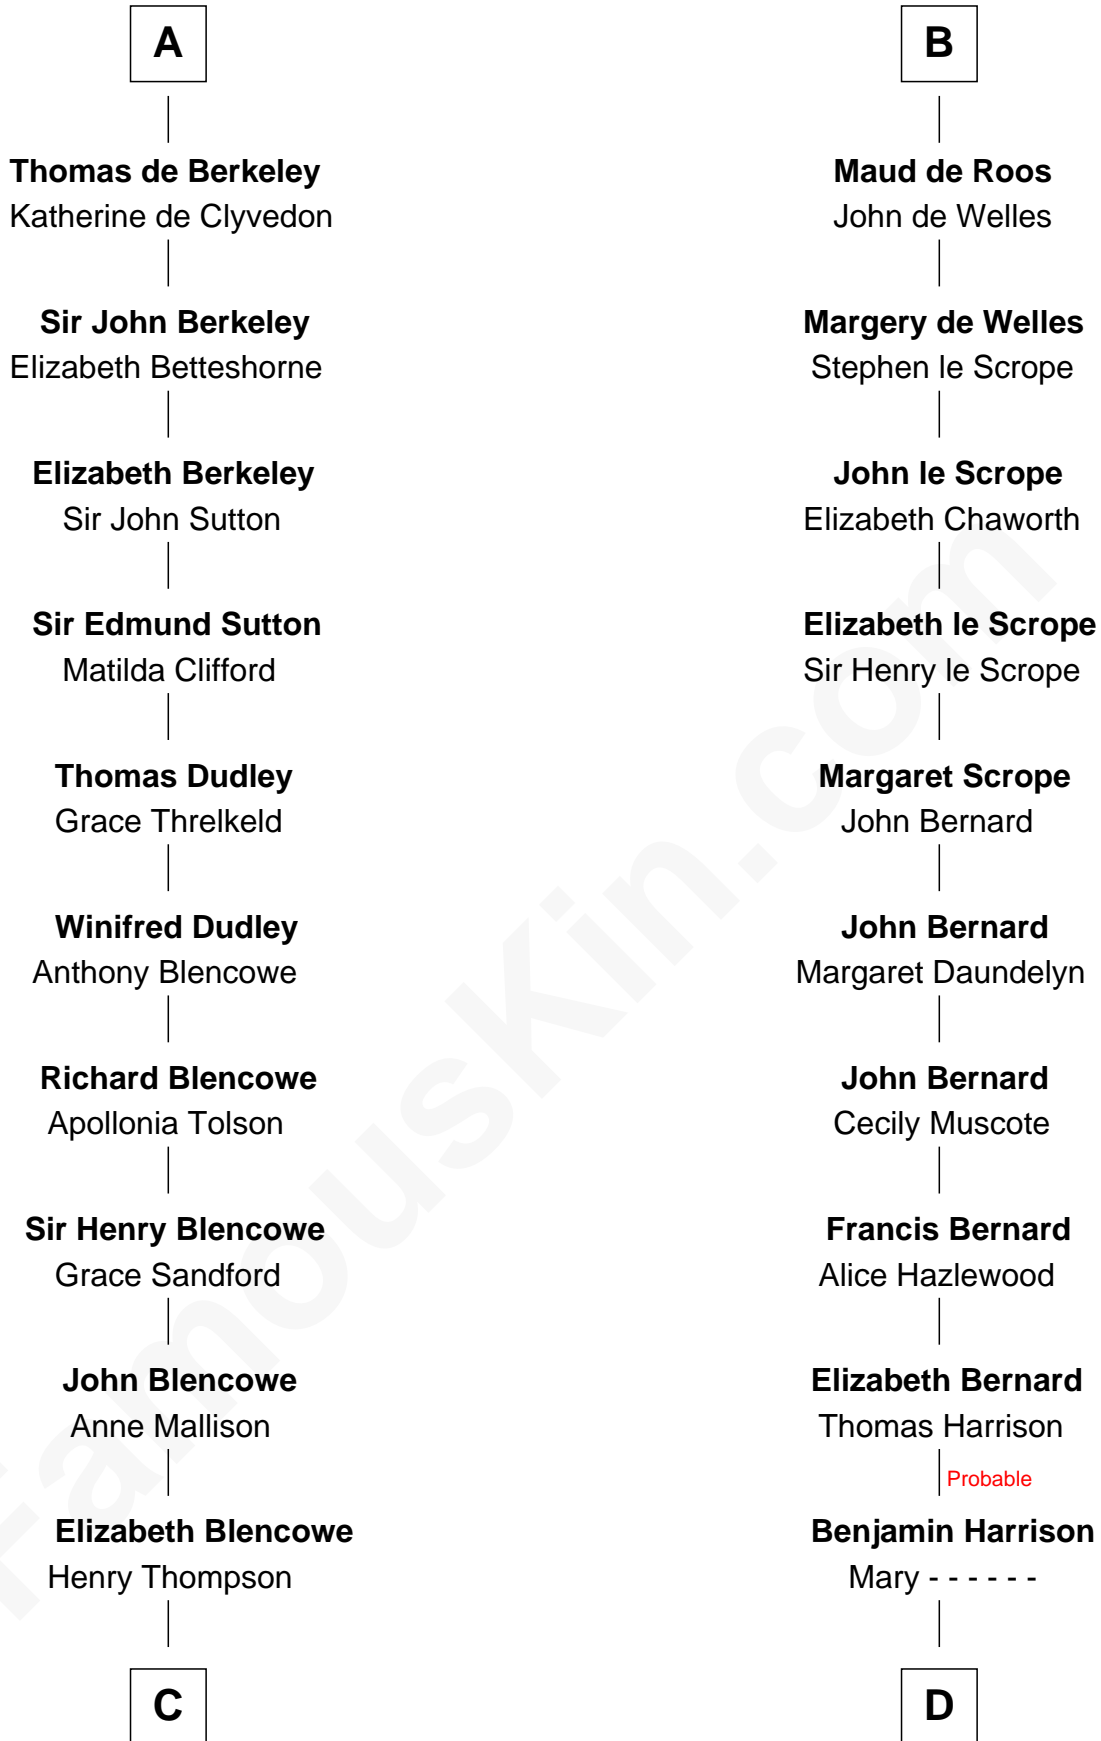

## Relationship Chart of

### George Mason

*Father of the U.S. Bill of Rights*

20th cousin 1 time removed of

### William Henry Harrison

*9th U.S. President*

**C**

**Sir William Thompson**

Mary Stephens

**Stephens Thompson**

Dorothea Tanton

**Ann Thompson**

George Mason

**George Mason**

*Father of Bill of Rights*

**D**

**Benjamin Harrison**

Hannah Churchill

**Benjamin Harrison**

Elizabeth Burwell