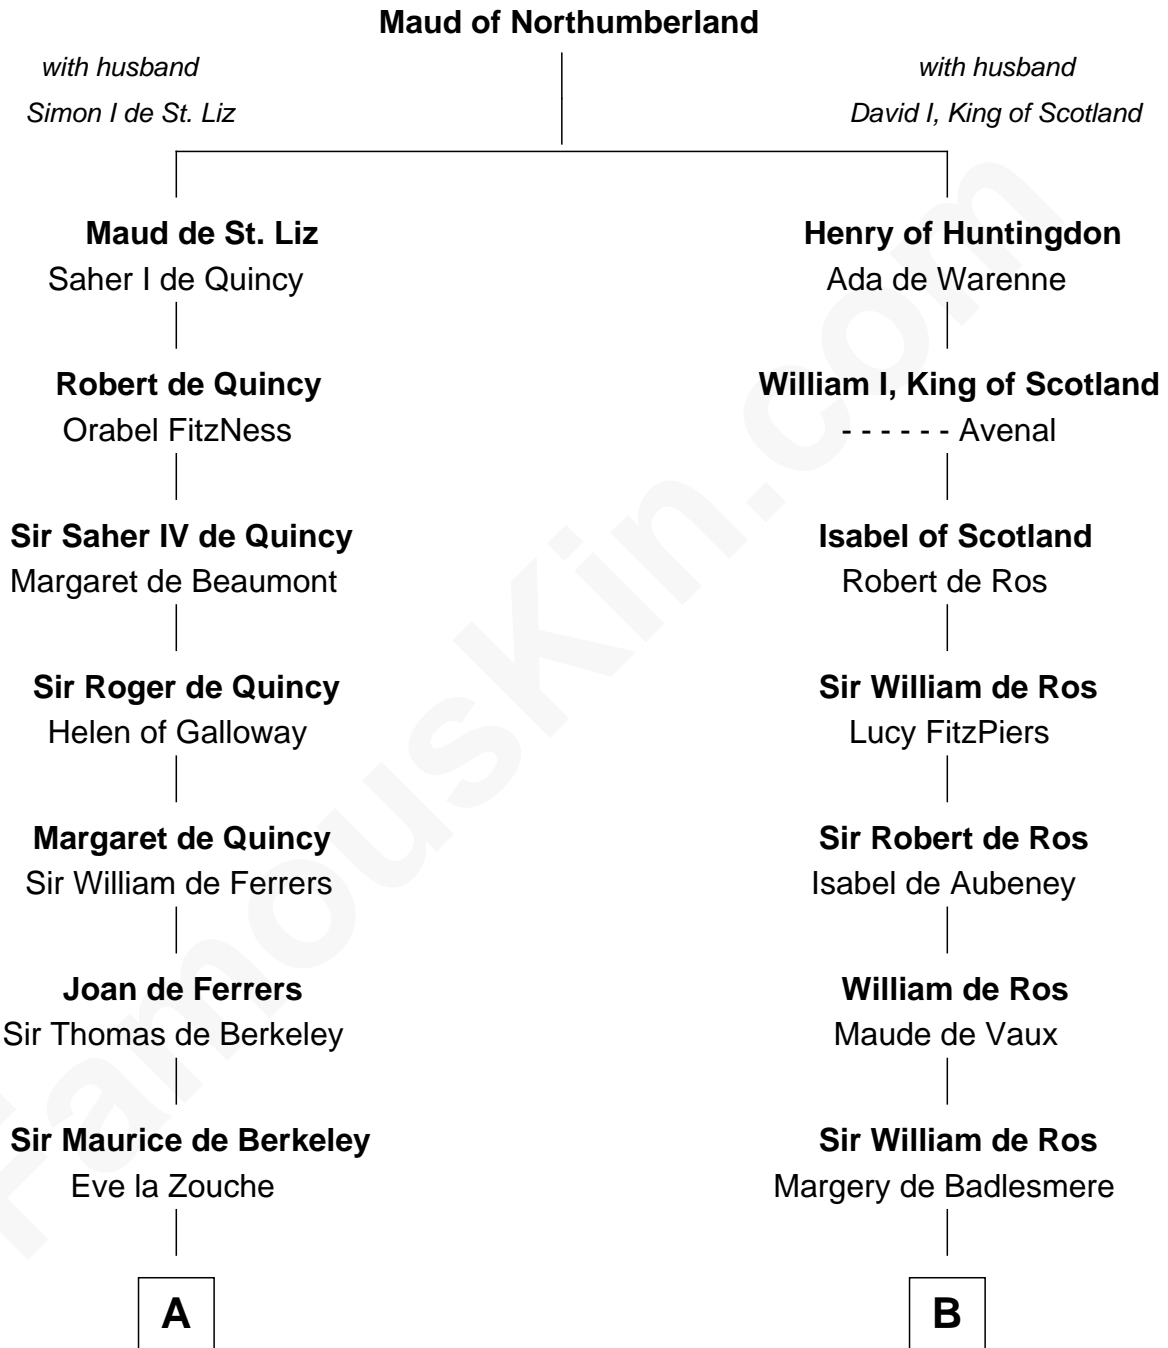

FamousKin.com

Relationship Chart of

George Mason

Father of the U.S. Bill of Rights

20th cousin 1 time removed of

William Henry Harrison

9th U.S. President