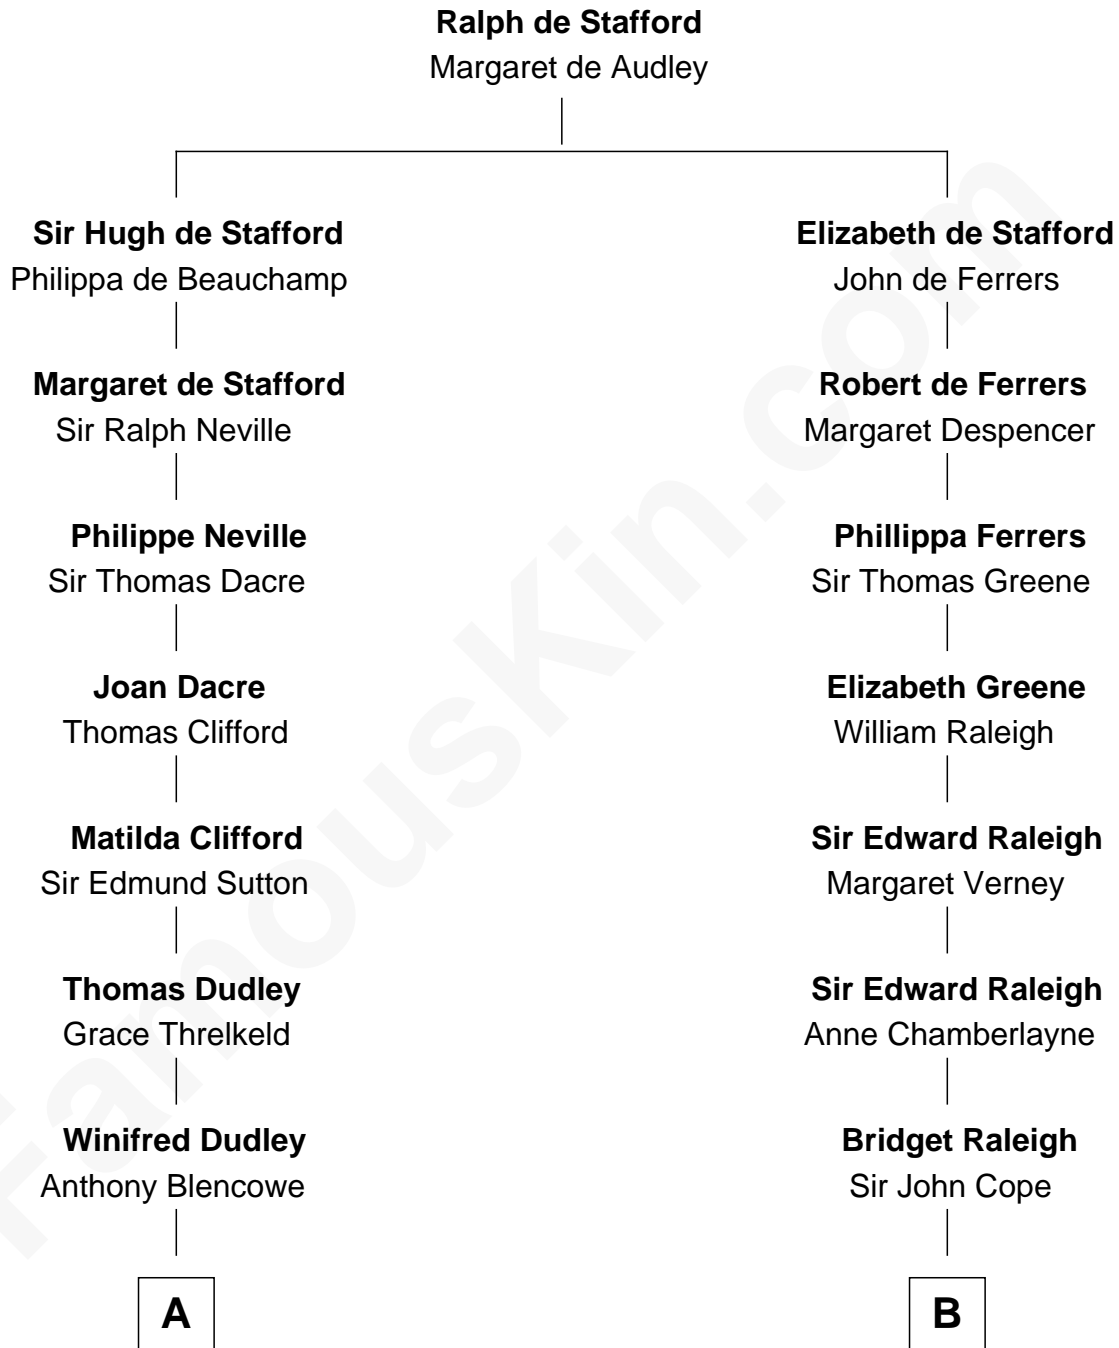

# FamousKin.com Relationship Chart of

**George Mason**

*Father of the U.S. Bill of Rights*

14th cousin 2 times removed of

**Joseph Wharton**

*Founder of the Wharton School of Business*

**A**

**Richard Blencowe**

Apollonia Tolson

**Sir Henry Blencowe**

Grace Sandford

**John Blencowe**

Anne Mallison

**Elizabeth Blencowe**

Henry Thompson

**Sir William Thompson**

Mary Stephens

**Stephens Thompson**

Dorothea Tanton

**Ann Thompson**

George Mason

**George Mason**

*Father of Bill of Rights*

**B**