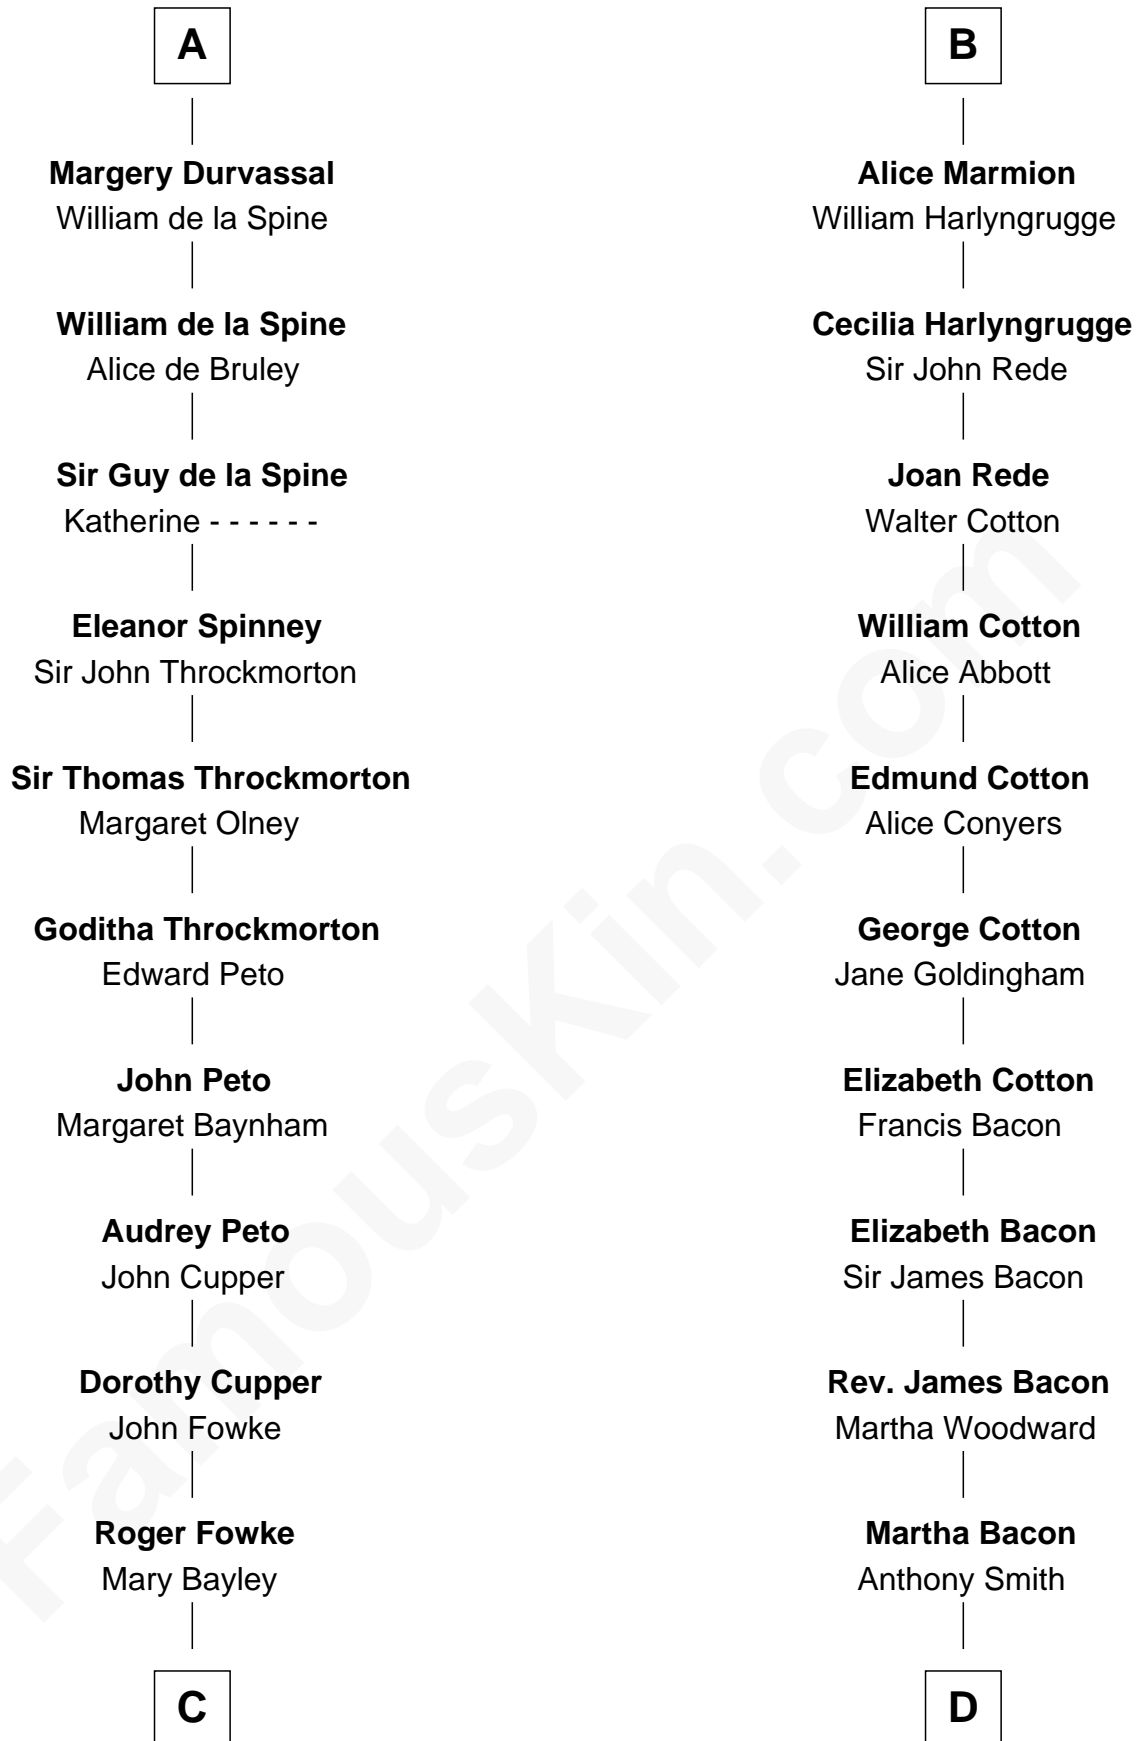

# FamousKin.com Relationship Chart of

**George Mason**

*Father of the U.S. Bill of Rights*

20th cousin of

**Benjamin Harrison V**

*Signer of the Declaration of Independence*

**Hugh, Count of Rethel**  
Milicent de Montlhery

Elizabeth of Namur

**Elizabeth of Rethel**

Robert Marmion

**William Marmion**

- - - - -

**Geoffrey Marmion**

Rosamond - - - - -

**William Marmion**

Matilda - - - - -

**John Marmion**

Margery de Nottingham

**Thomas Marmion**

Agnes - - - - -

**B**

**C**

**Col. Gerard Fowke**

Anne Thorowgood

**Mary Fowke**

George Mason

**George Mason**

Ann Thompson

**George Mason**

*Father of Bill of Rights*

**D**