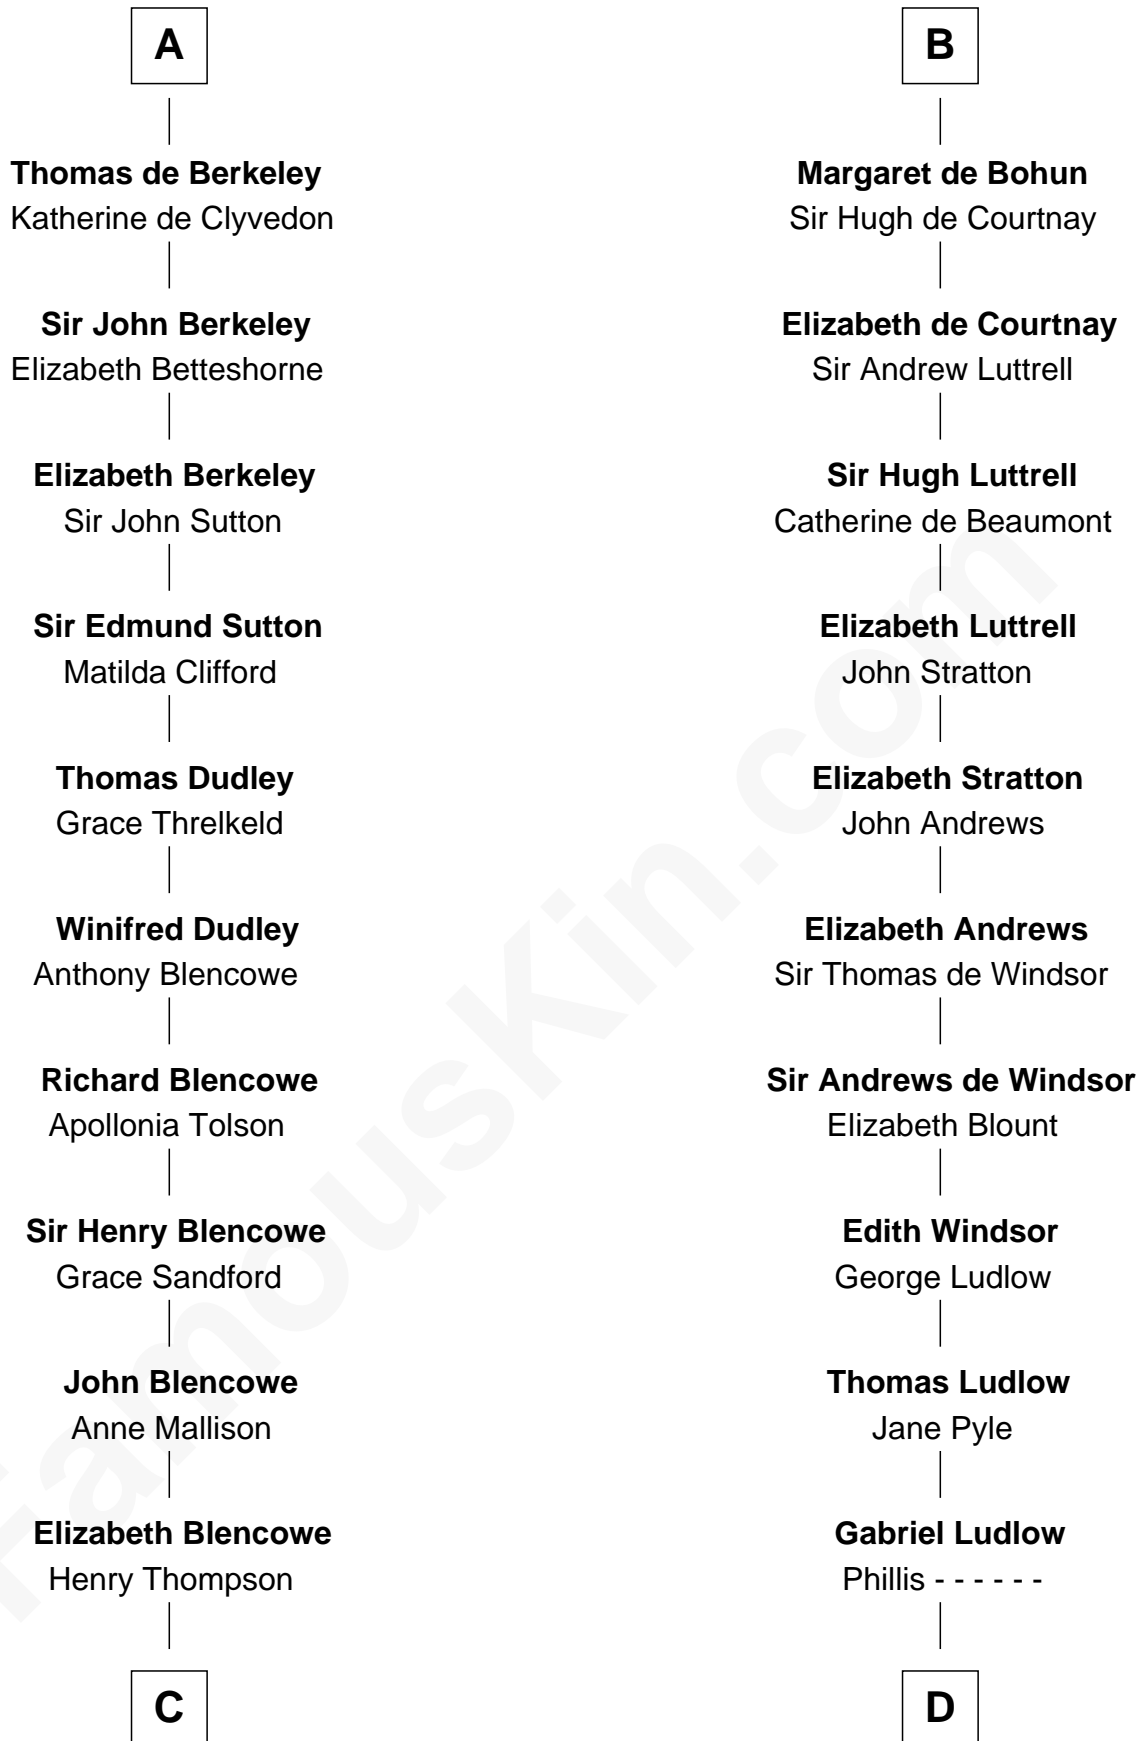

# FamousKin.com Relationship Chart of

**George Mason**

*Father of the U.S. Bill of Rights*

20th cousin of

**Benjamin Harrison V**

*Signer of the Declaration of Independence*

**Mitchertach O'Toole**

Cacht Inion Loigsig O'Morda

**C**

**Sir William Thompson**

Mary Stephens

**Stephens Thompson**

Dorothea Tanton

**Ann Thompson**

George Mason

**George Mason**

*Father of Bill of Rights*

**D**

**Sarah Ludlow**

Col. John Carter

**Col. Robert Carter**

Elizabeth Landon

**Anne Carter**

Benjamin Harrison