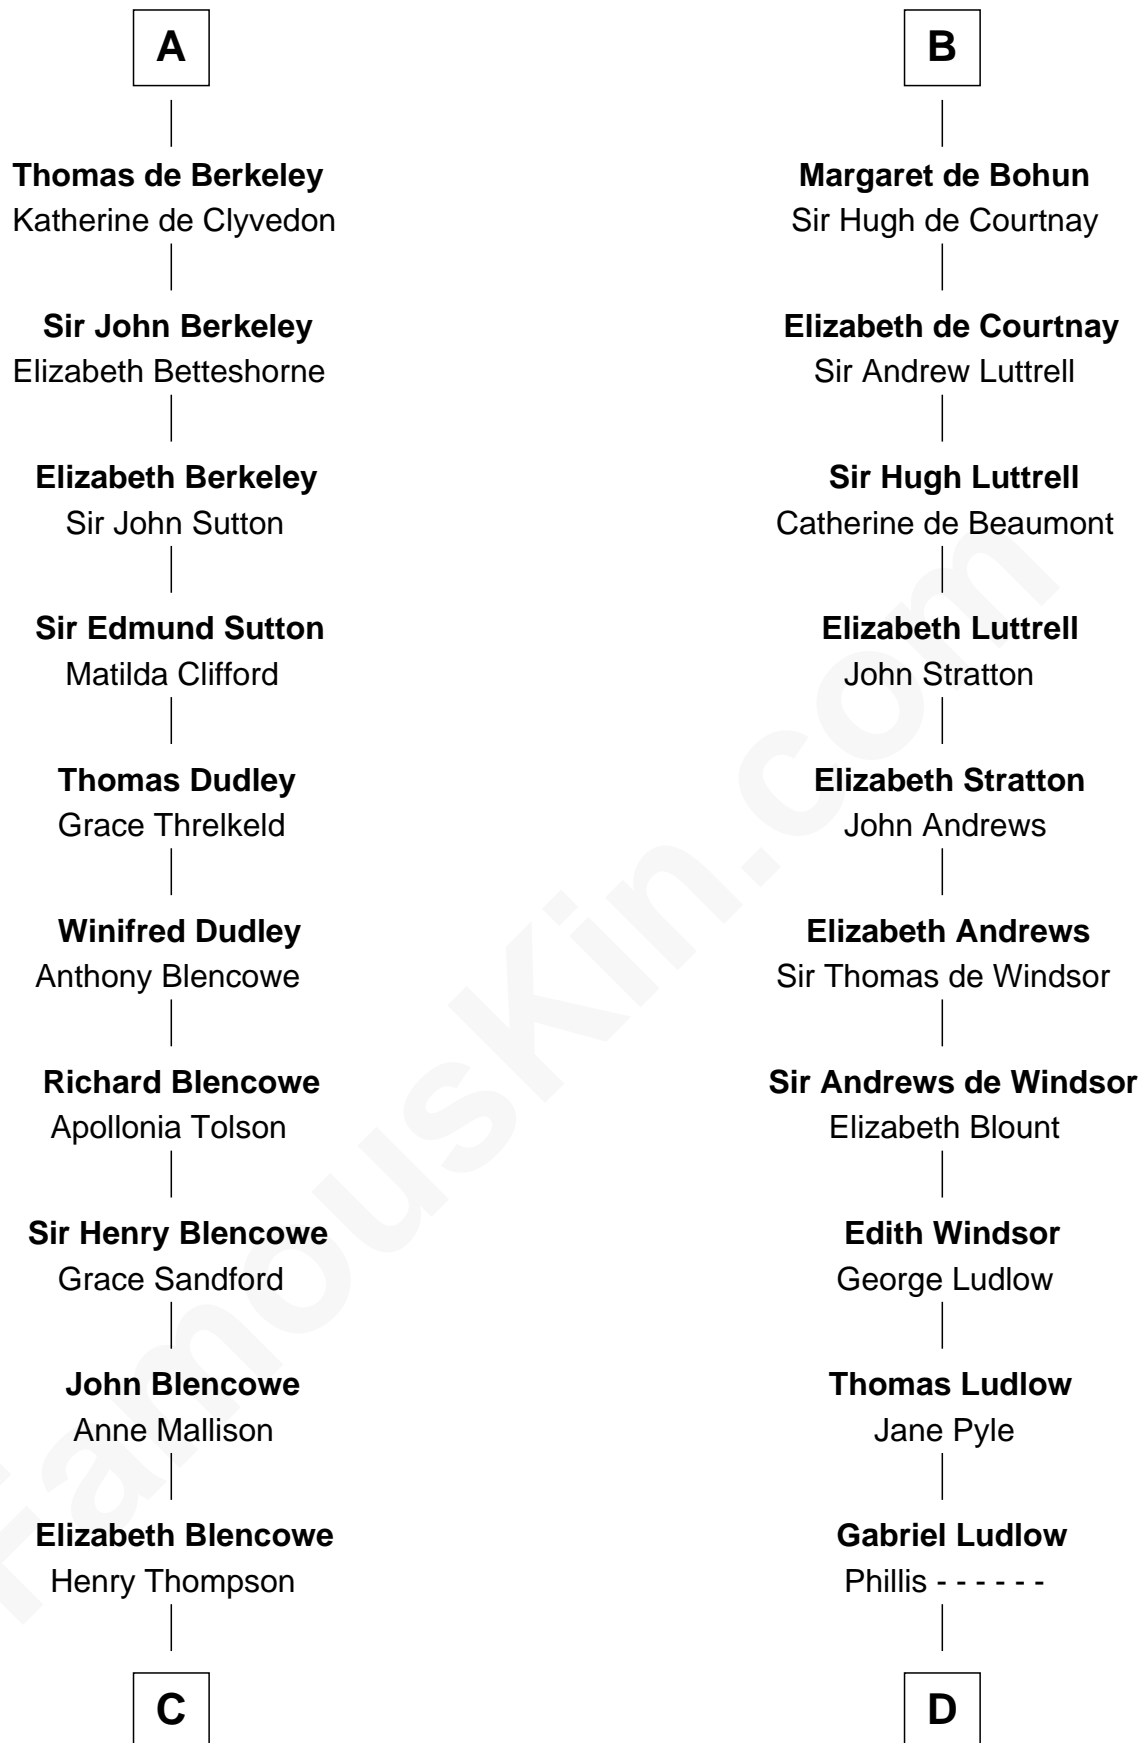

# FamousKin.com Relationship Chart of

**George Mason**

*Father of the U.S. Bill of Rights*

20th cousin of

**Benjamin Harrison V**

*Signer of the Declaration of Independence*

**Enna MacMurrough**

**C**

**Sir William Thompson**

Mary Stephens

**Stephens Thompson**

Dorothea Tanton

**Ann Thompson**

George Mason

**George Mason**

*Father of Bill of Rights*

**D**

**Sarah Ludlow**

Col. John Carter

**Col. Robert Carter**

Elizabeth Landon

**Anne Carter**

Benjamin Harrison

**Benjamin Harrison V**