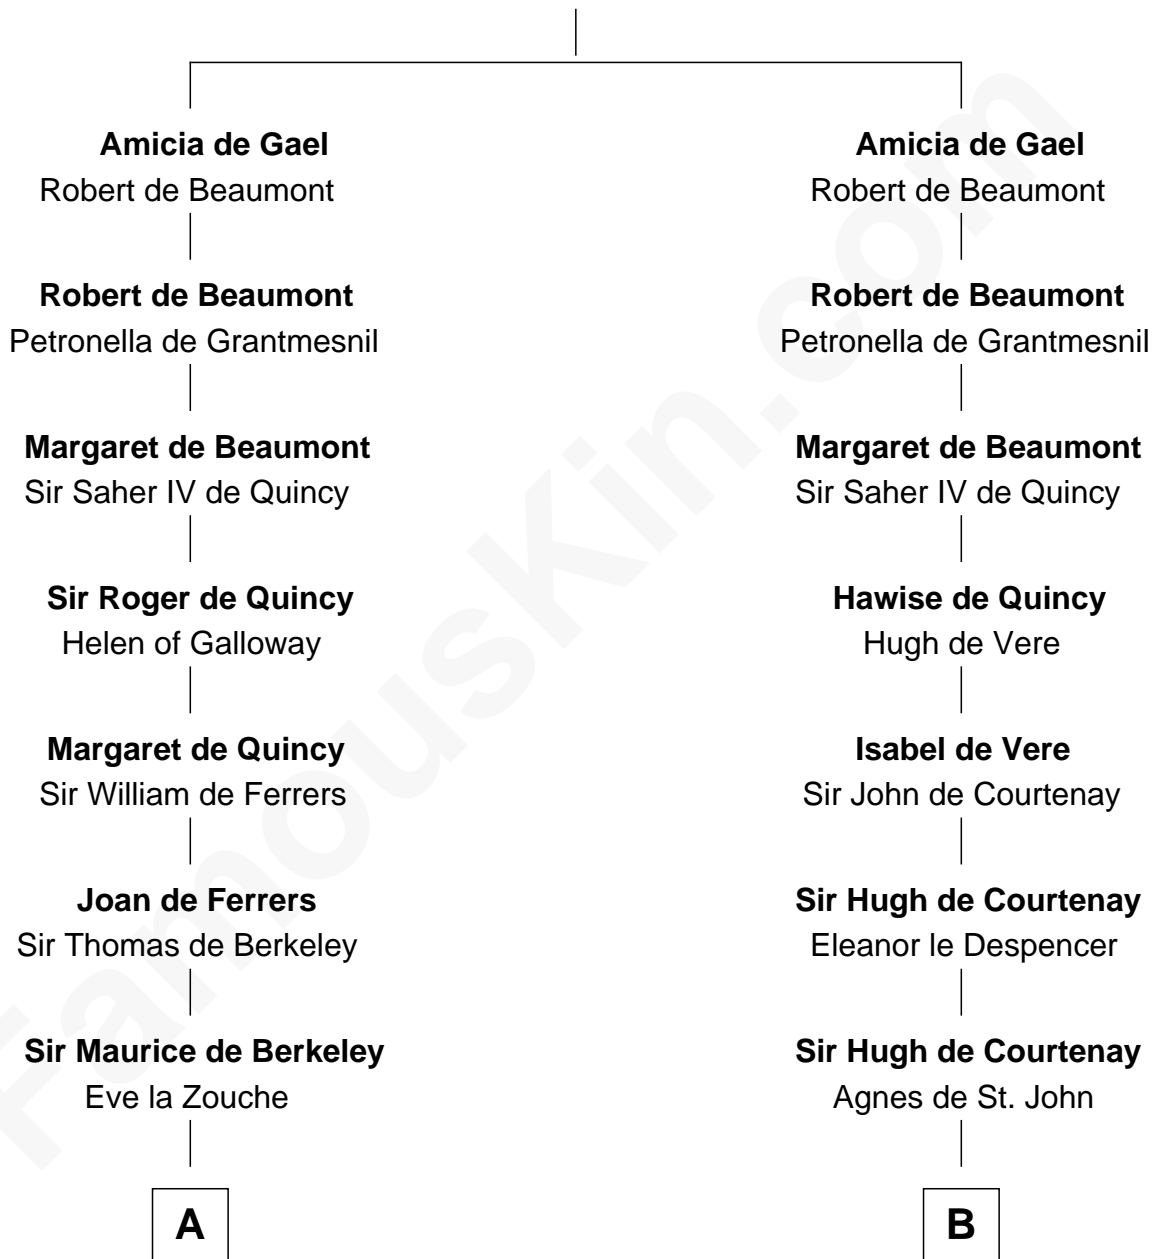

# FamousKin.com Relationship Chart of

**George Mason**

*Father of the U.S. Bill of Rights*

20th cousin of

**Benjamin Harrison V**

*Signer of the Declaration of Independence*

Ralph de Gael

**C**

**Sir William Thompson**

Mary Stephens

**Stephens Thompson**

Dorothea Tanton

**Ann Thompson**

George Mason

**George Mason**

*Father of Bill of Rights*

**D**

**Sarah Ludlow**

Col. John Carter

**Col. Robert Carter**

Elizabeth Landon

**Anne Carter**

Benjamin Harrison

**Benjamin Harrison V**