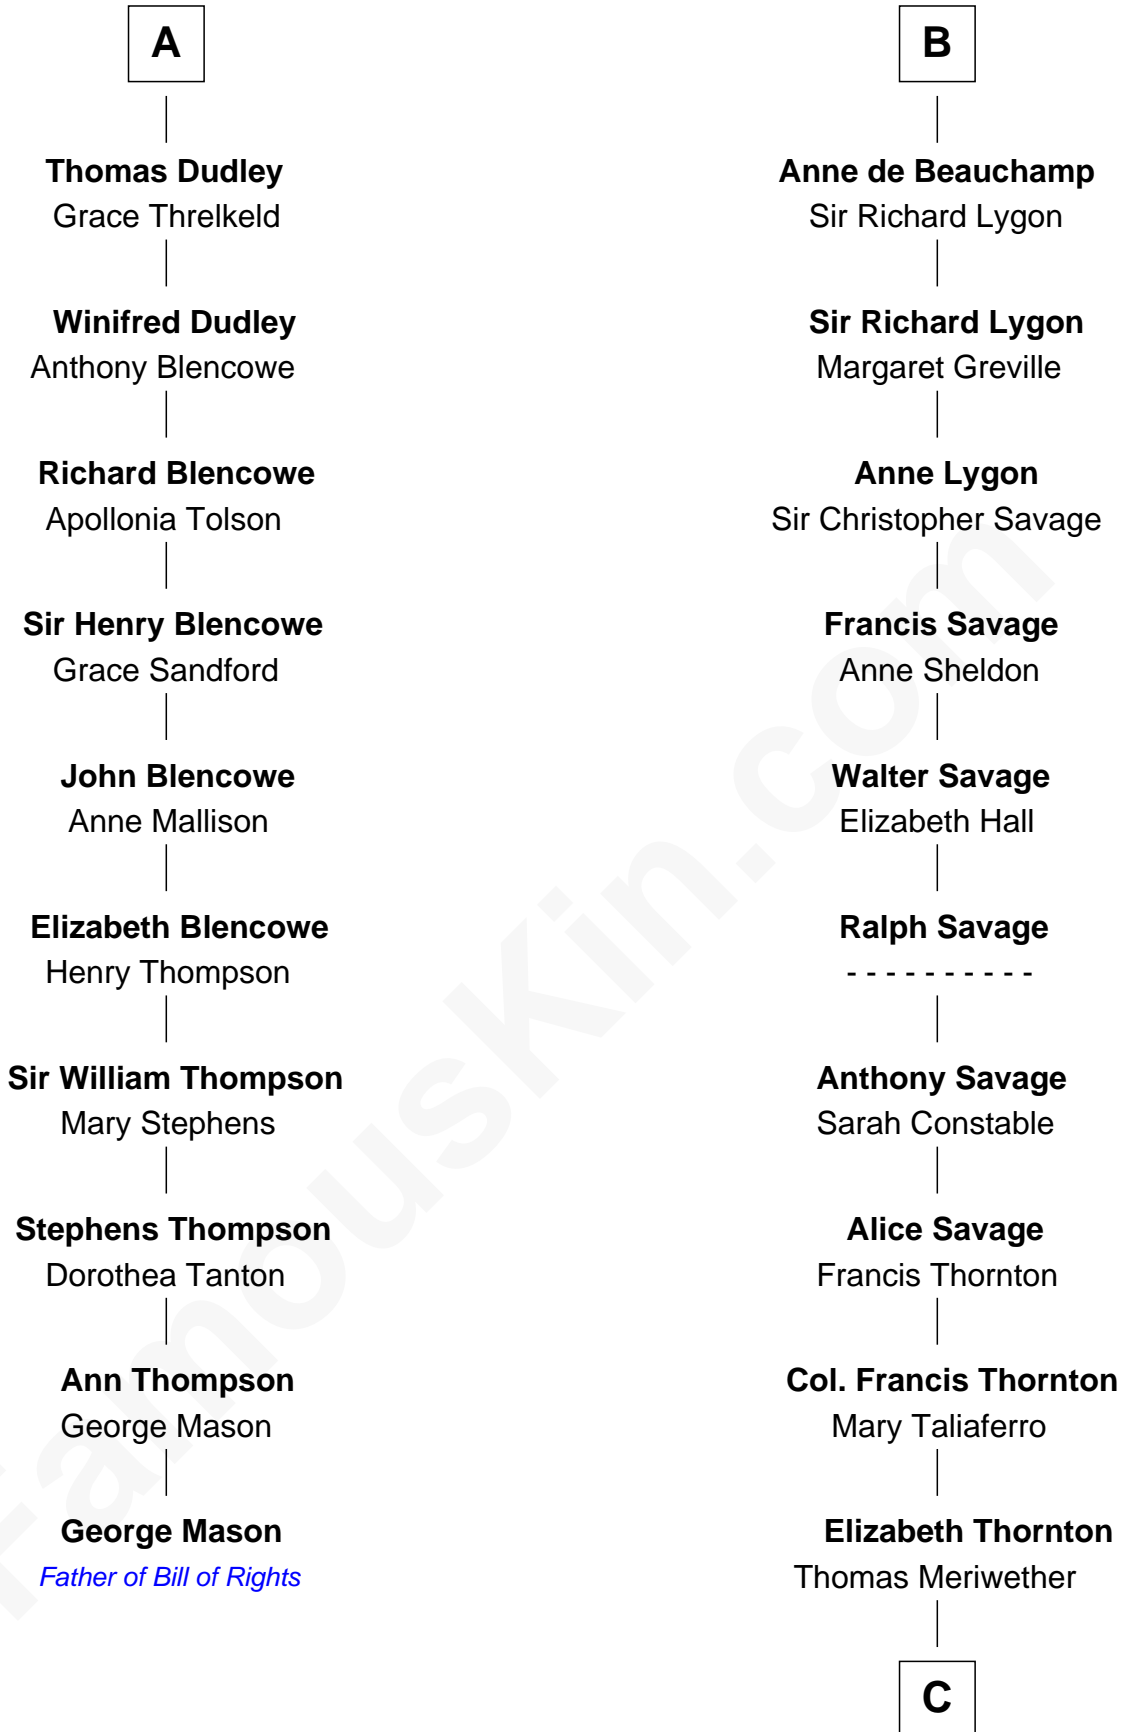

FamousKin.com

Relationship Chart of

George Mason

Father of the U.S. Bill of Rights

16th cousin 2 times removed of

Meriwether Lewis

Lewis and Clark Expedition

Sir Hugh le Despencer

Hugh le Despencer

Eleanor de Clare

Sir Edward le Despencer

Anne de Ferrers

Edward Despencer

Elizabeth Burghersh

Margaret Despencer

Robert de Ferrers

Sir Edmund Ferrers

Ellen Roche

Margaret Ferrers

John de Beauchamp

Sir Richard de Beauchamp

Elizabeth Stafford

B

C

—
Lucy Meriwether

William Lewis

—
Meriwether Lewis

Lewis and Clark Expedition

FamousKin.com