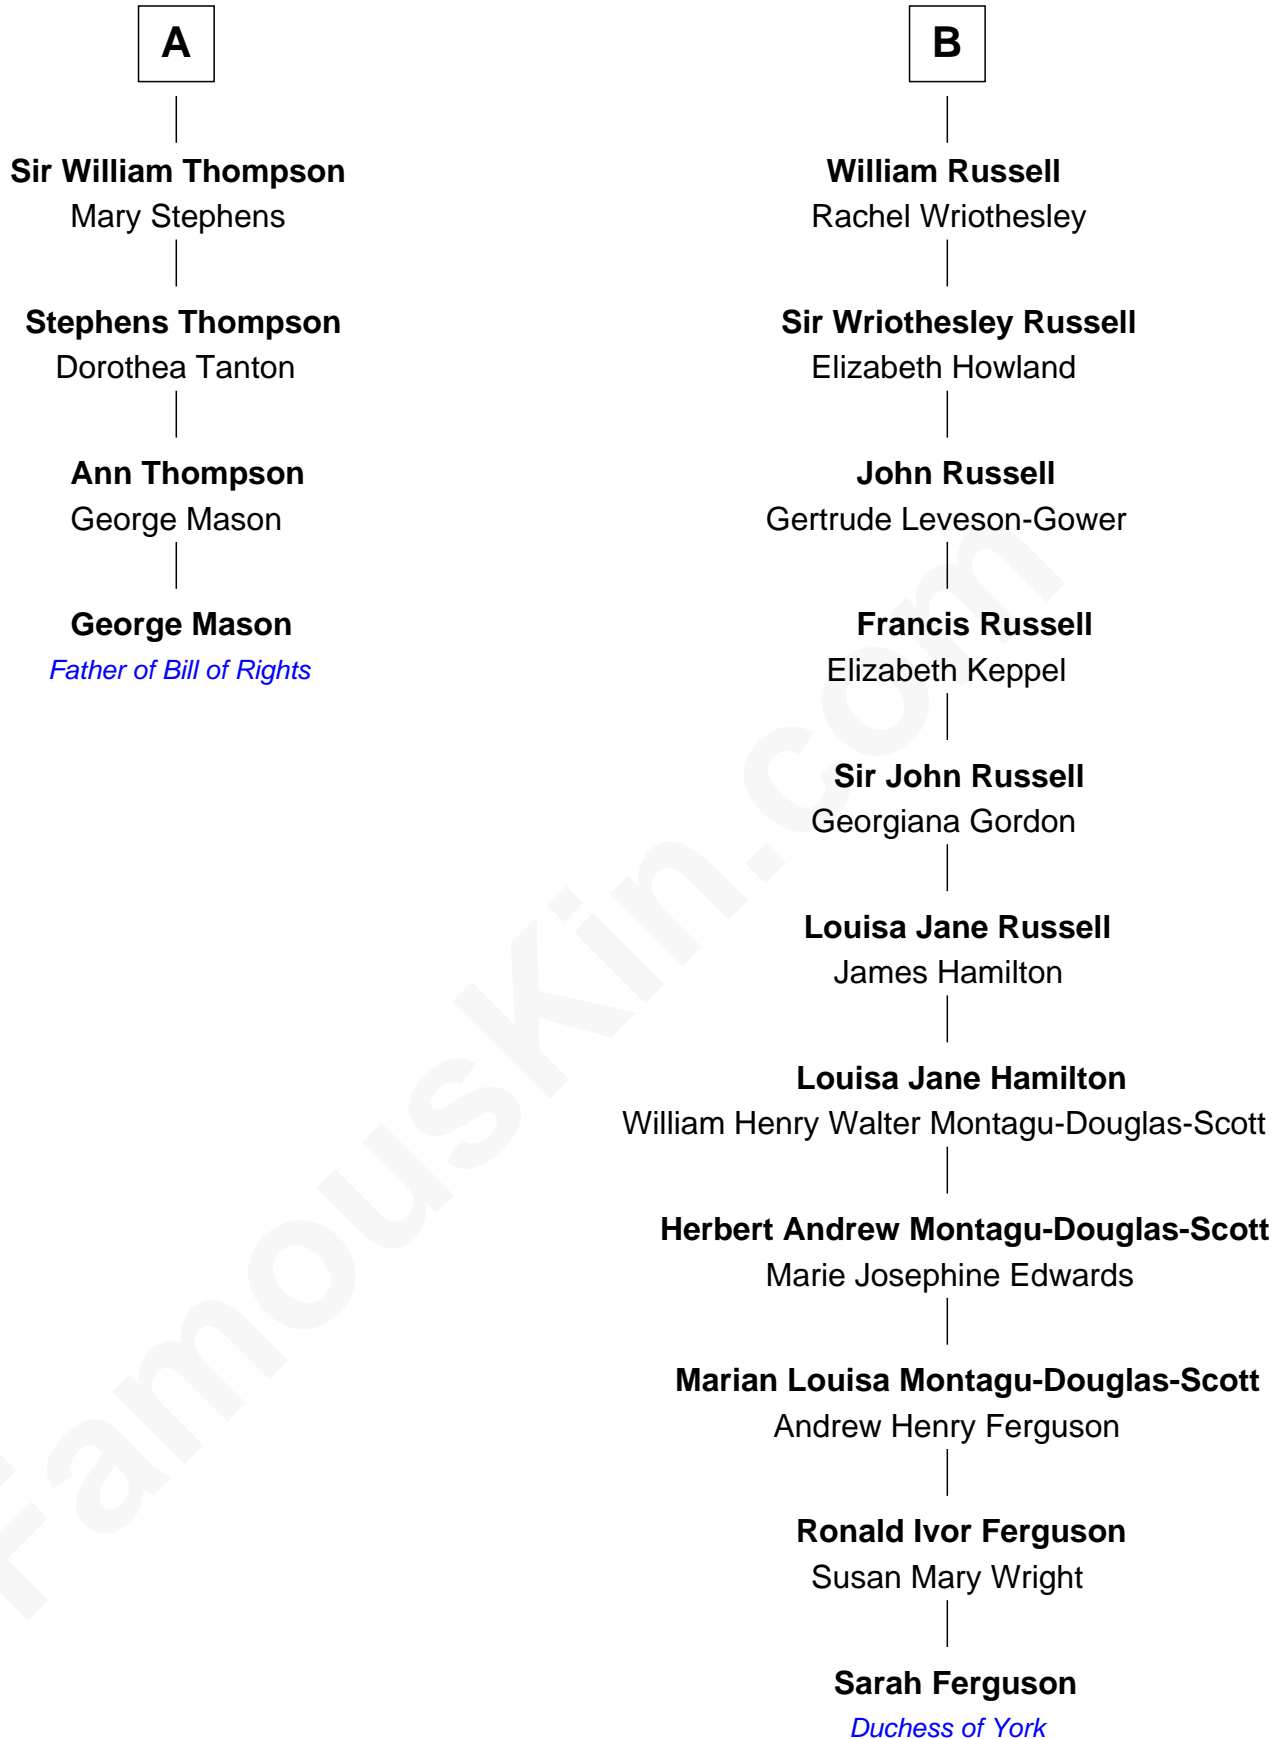

FamousKin.com Relationship Chart of

George Mason

Father of the U.S. Bill of Rights

10th cousin 7 times removed of

Sarah Ferguson

Duchess of York

Sir John Sutton
Elizabeth Berkeley

Sir Edmund Sutton

Grace Sandford

John Blencowe

Anne Mallison

Elizabeth Blencowe

Henry Thompson

A

Sir John Sutton Dudley

Elizabeth Bramshot

Edmund Dudley

Elizabeth Grey

Elizabeth Dudley

William Stourton

Ursula Stourton

Sir Edward Clinton

Frances Clinton

Giles Brydges

Catherine Brydges

Francis Russell

Sir William Russell

Anne Carr

B

Sarah Ferguson photo by [Norbert Aepli](#) (CC BY 3.0)