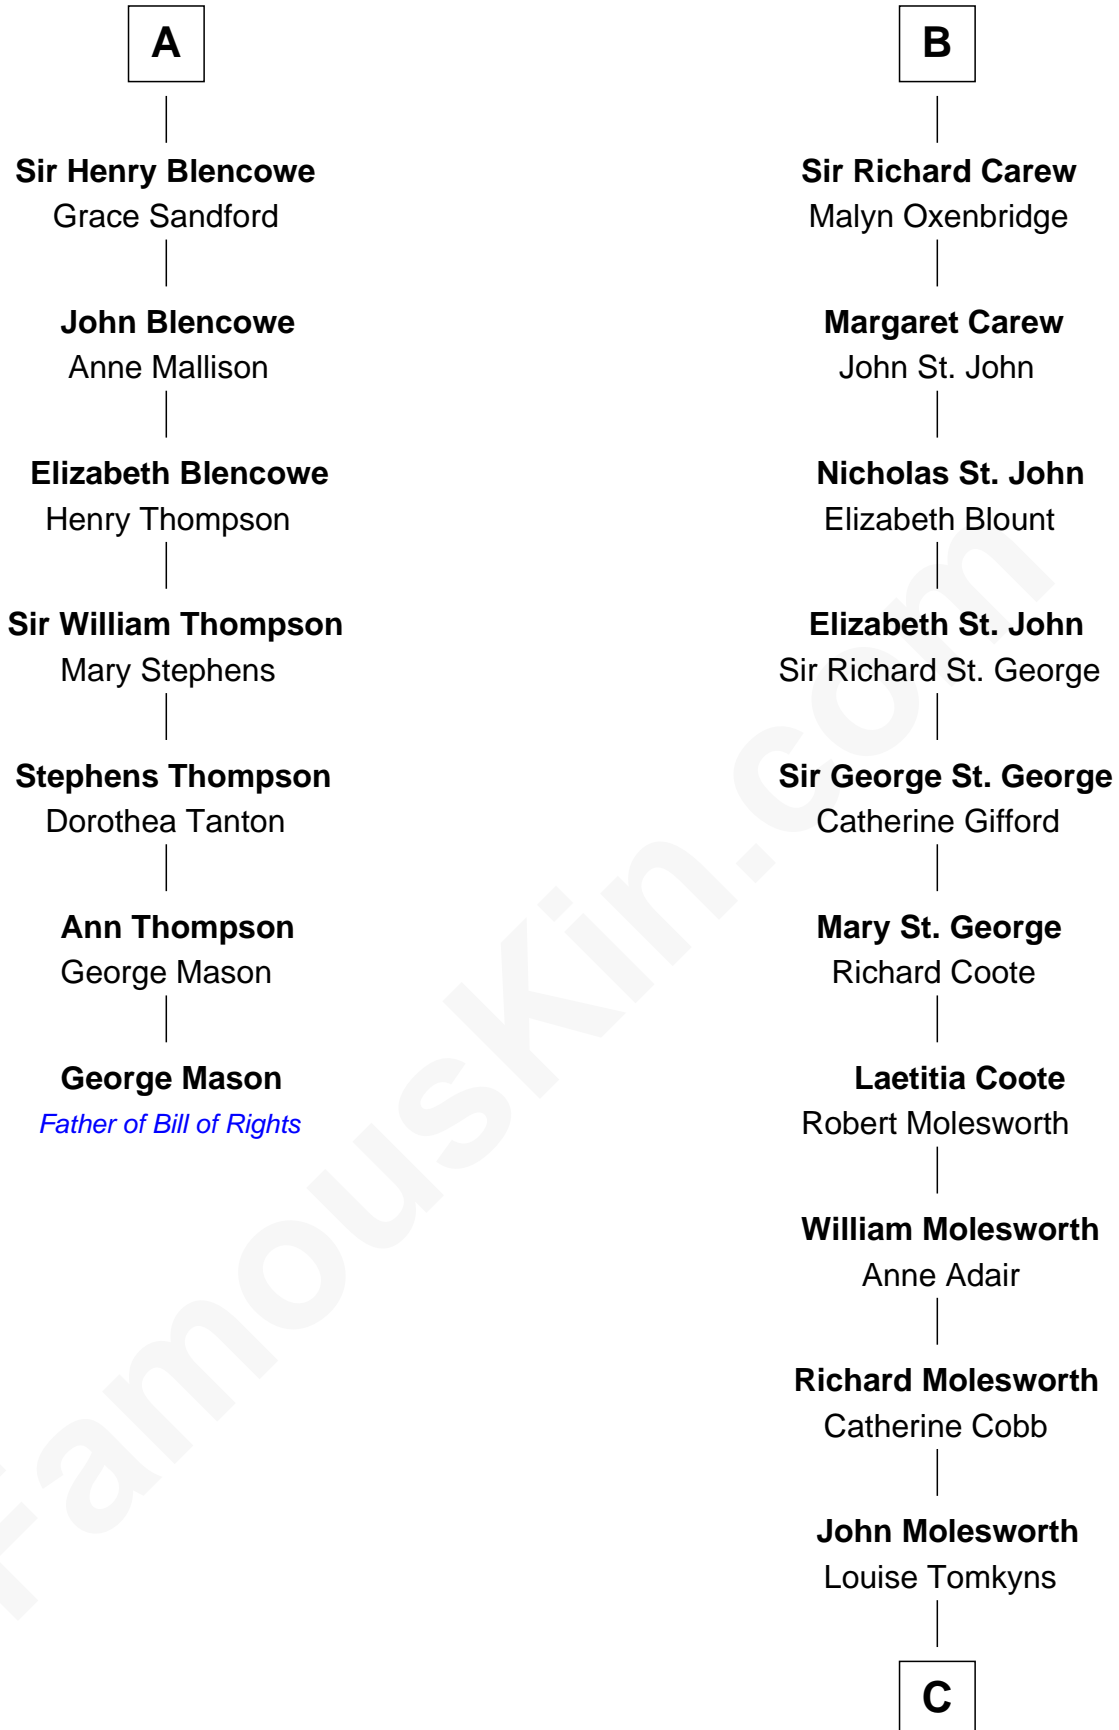

FamousKin.com Relationship Chart of

George Mason

Father of the U.S. Bill of Rights

13th cousin 6 times removed of

Joan Fontaine

Movie Actress

Sir Maurice de Berkeley

Eve la Zouche

Thomas de Berkeley

Katherine de Clyvedon

Sir John Berkeley

Elizabeth Betteshorne

Elizabeth Berkeley

Sir John Sutton

Sir Edmund Sutton

Matilda Clifford

Joan de Waterton

Eleanor de Welles

Sir Thomas Hoo

Eleanor Hoo

James Carew

B

C

Margaret Letitia Molesworth
Charles Richard De Havilland