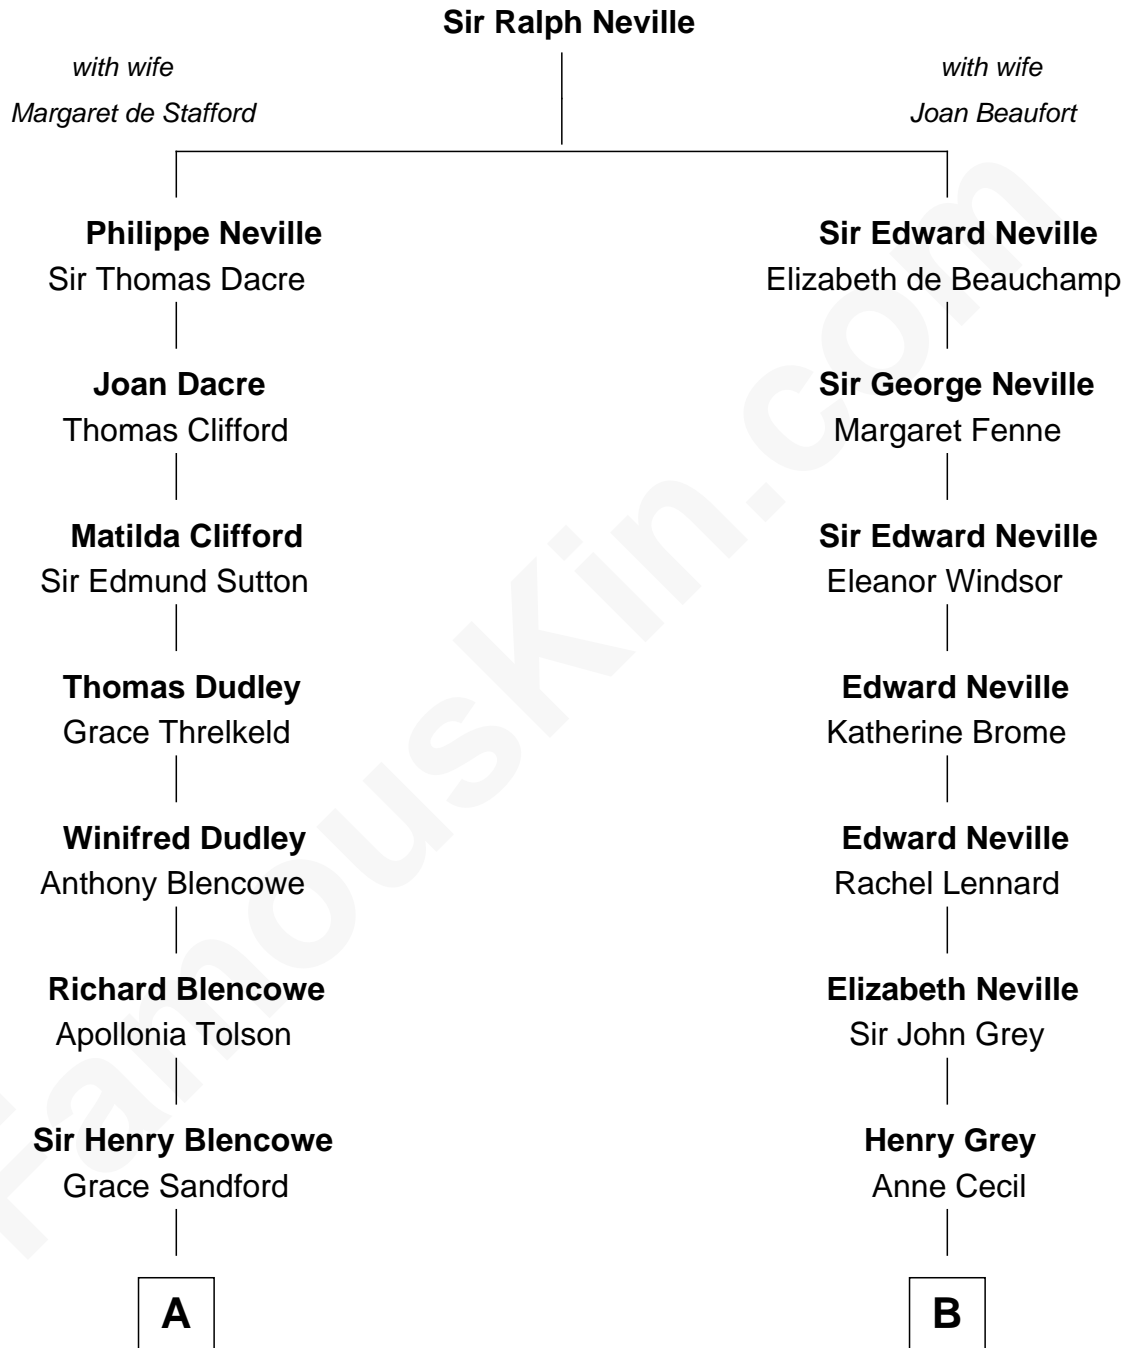

# FamousKin.com Relationship Chart of

**George Mason**

*Father of the U.S. Bill of Rights*

12th cousin of

**Lt. Gen. James Brudenell**

*Leader of the "Charge of the Light Brigade"*

**A**

**John Blencowe**

Anne Mallison

**Elizabeth Blencowe**

Henry Thompson

**Sir William Thompson**

Mary Stephens

**Stephens Thompson**

Dorothea Tanton

**Ann Thompson**

George Mason

**George Mason**

*Father of Bill of Rights*

**B**

**Diana Grey**

Robert Bruce

**Thomas Bruce**

Elizabeth Seymour