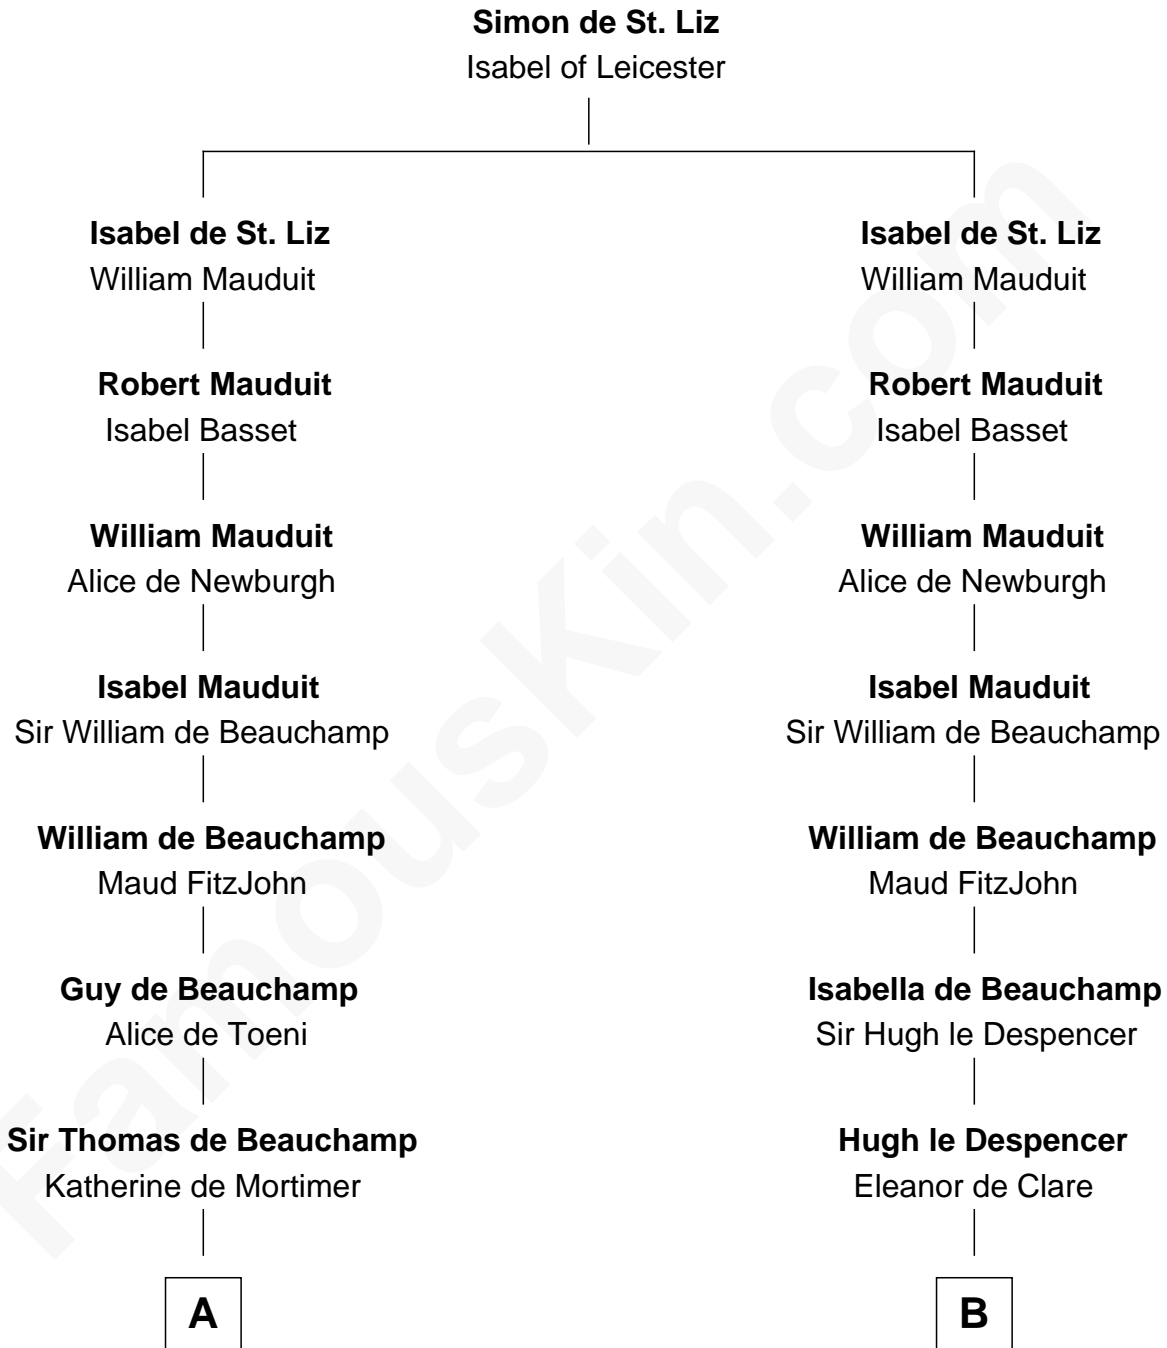

# FamousKin.com Relationship Chart of

**George Mason**

*Father of the U.S. Bill of Rights*

19th cousin 2 times removed of

**Jonathan Swift**

*Author of Gulliver's Travels*

**C**

**Elizabeth Blencowe**

Henry Thompson

**Sir William Thompson**

Mary Stephens

**Stephens Thompson**

Dorothea Tanton

**Ann Thompson**

George Mason

**George Mason**

*Father of Bill of Rights*

**D**

**Elizabeth Dryden**

Rev. Thomas Swift

**Jonathan Swift**

Abigail Erick

**Jonathan Swift**

*Author of Gulliver's Travels*