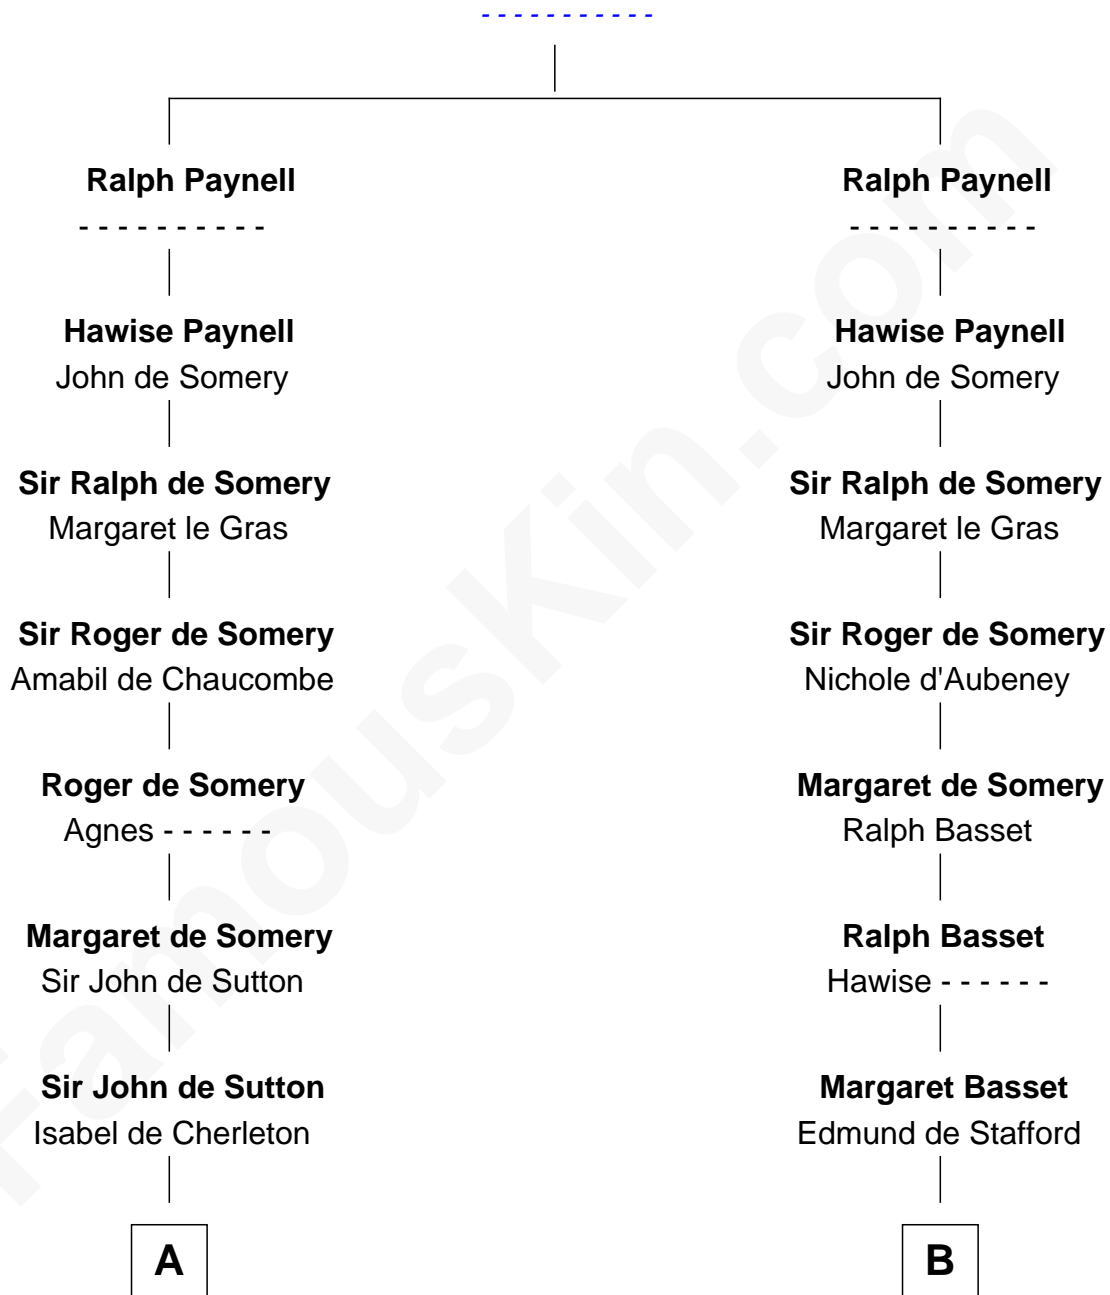

# FamousKin.com Relationship Chart of

**George Mason**

*Father of the U.S. Bill of Rights*

19th cousin 2 times removed of

**Jonathan Swift**

*Author of Gulliver's Travels*

**Fulk Paynel**

**C**

**Elizabeth Blencowe**

Henry Thompson

**Sir William Thompson**

Mary Stephens

**Stephens Thompson**

Dorothea Tanton

**Ann Thompson**

George Mason

**George Mason**

*Father of Bill of Rights*

**D**

**Elizabeth Dryden**

Rev. Thomas Swift

**Jonathan Swift**

Abigail Erick

**Jonathan Swift**

*Author of Gulliver's Travels*