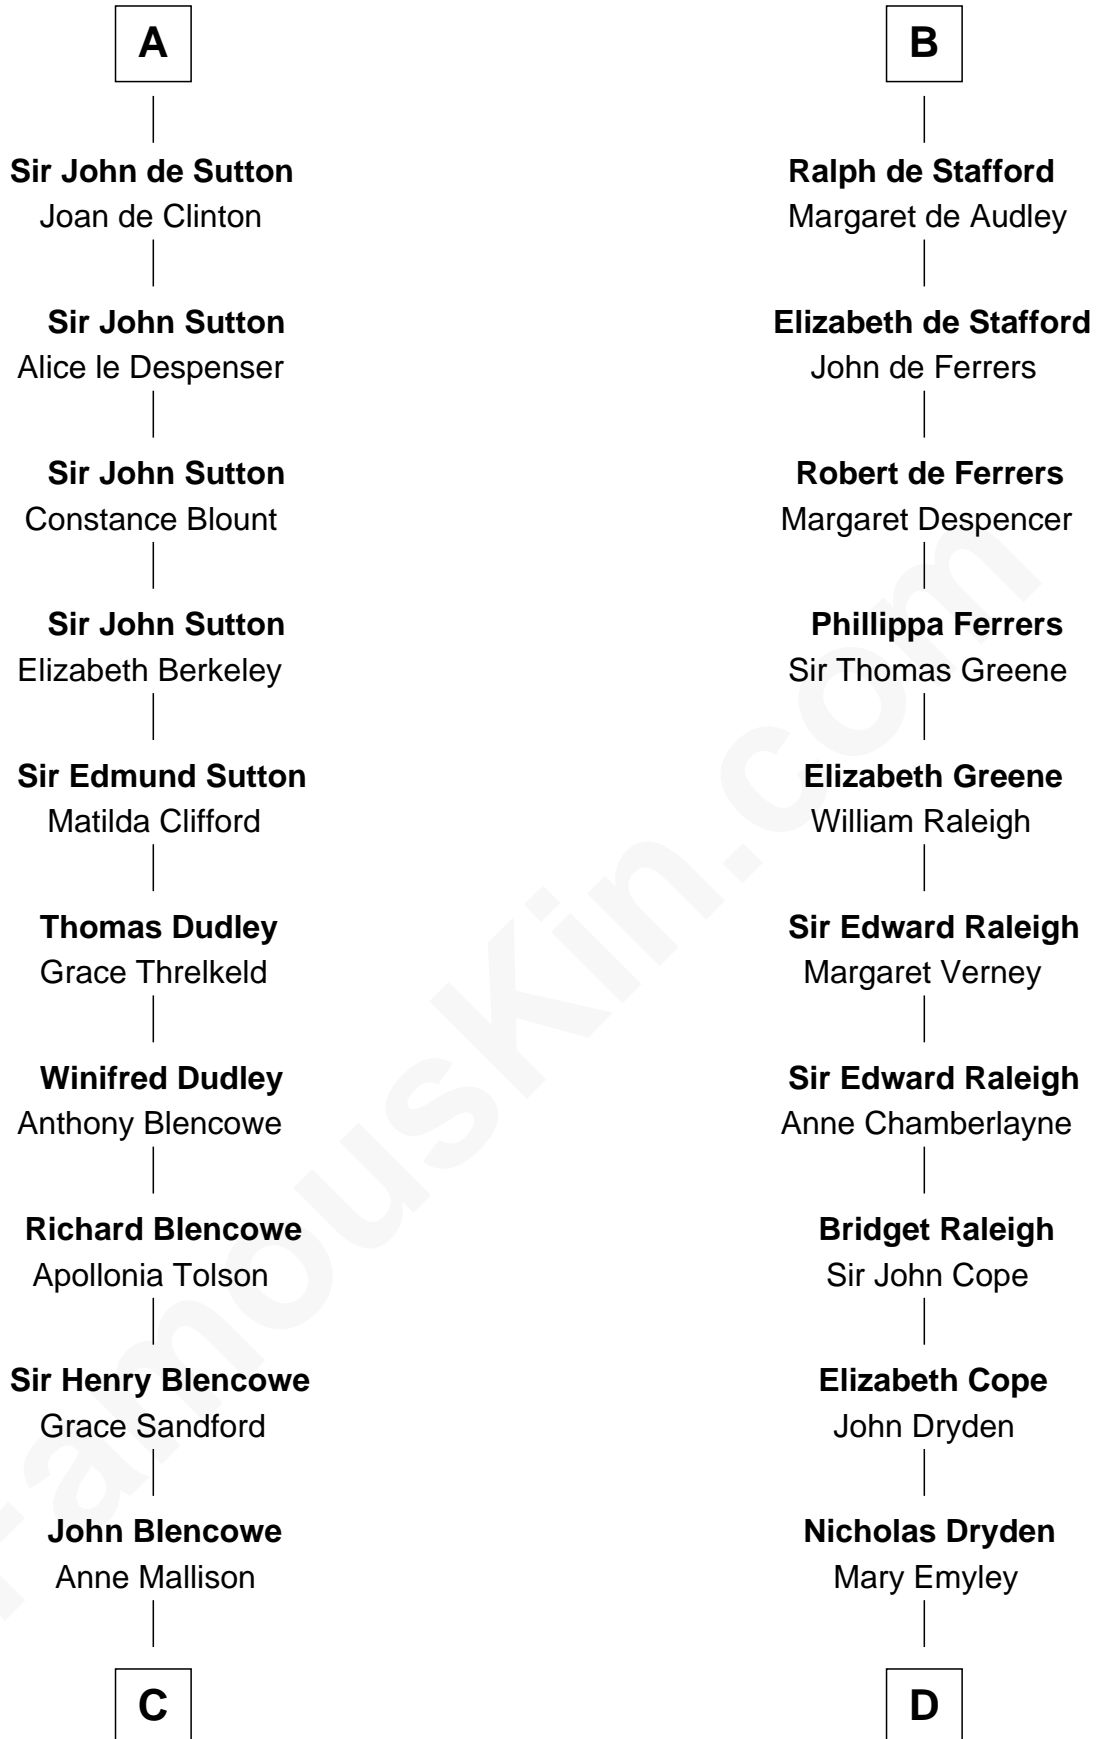

# FamousKin.com Relationship Chart of

**George Mason**

*Father of the U.S. Bill of Rights*

19th cousin 2 times removed of

**Jonathan Swift**

*Author of Gulliver's Travels*

**Fulk Paynel**

**C**

**Elizabeth Blencowe**

Henry Thompson

**Sir William Thompson**

Mary Stephens

**Stephens Thompson**

Dorothea Tanton

**Ann Thompson**

George Mason