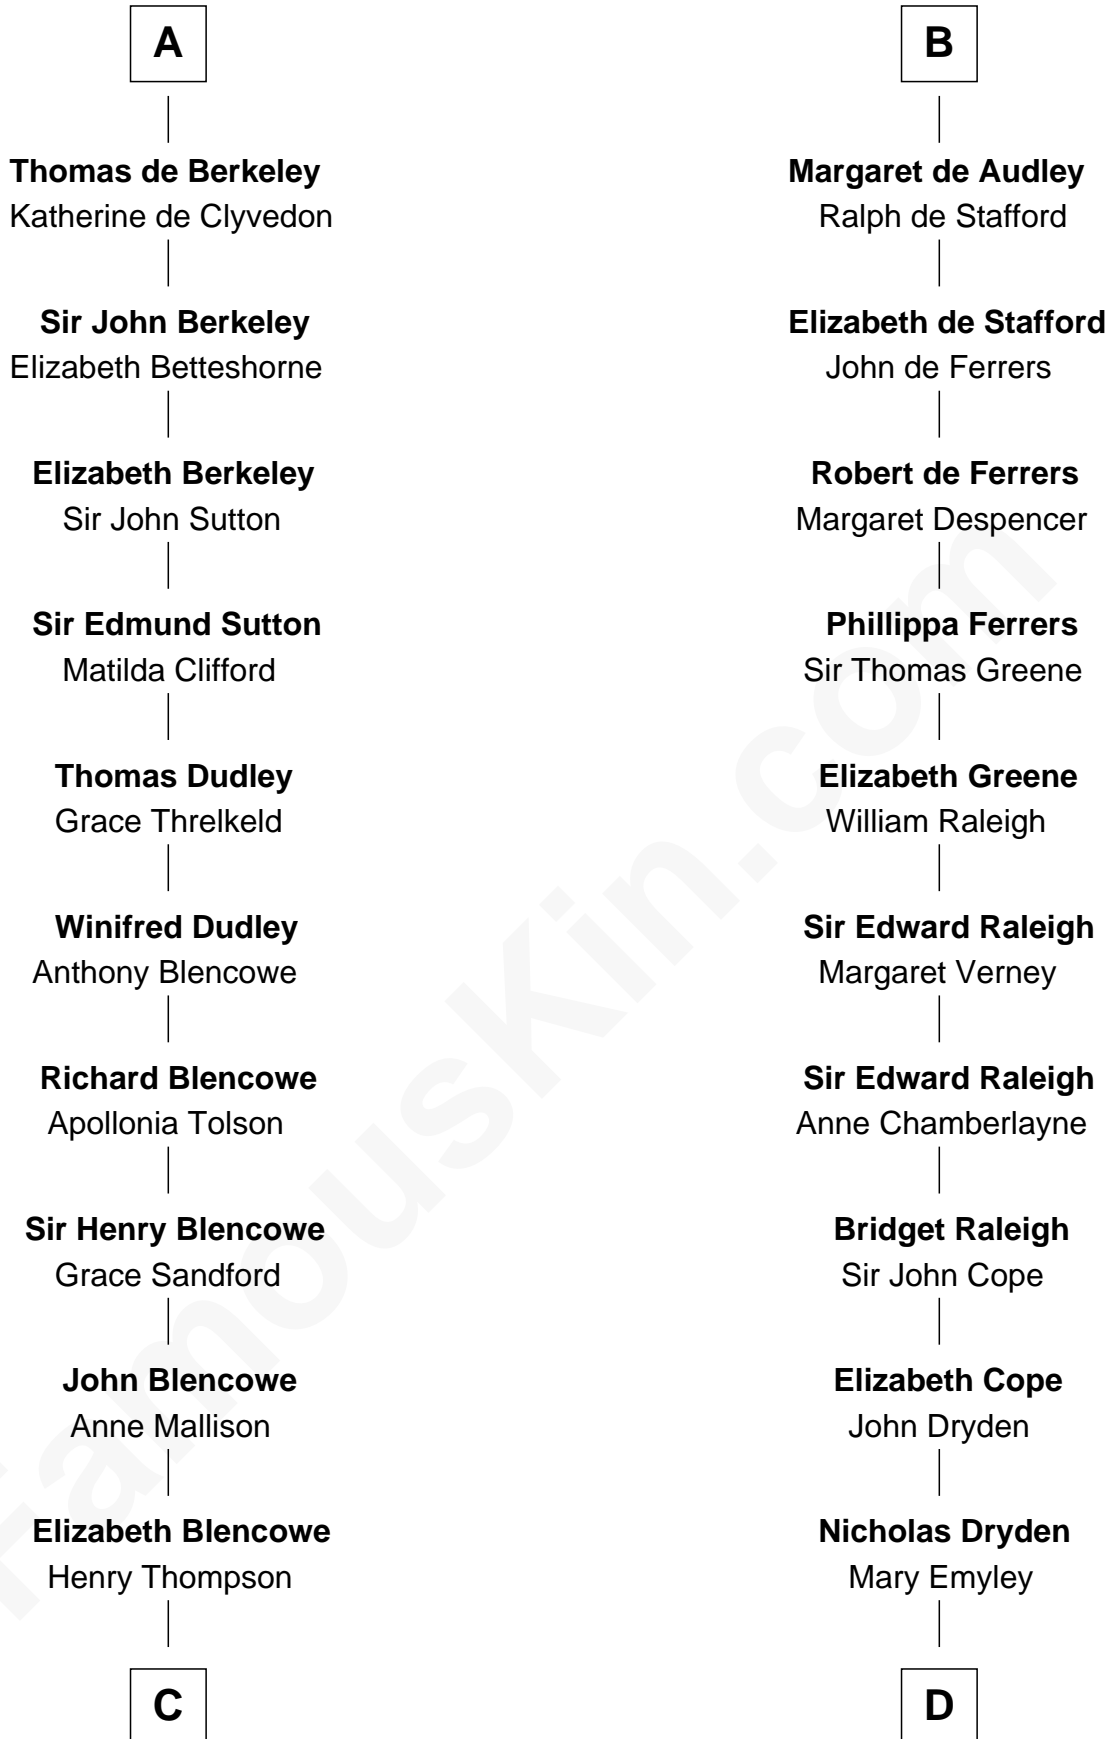

# FamousKin.com Relationship Chart of

**George Mason**

*Father of the U.S. Bill of Rights*

19th cousin 1 time removed of

**Jonathan Swift**

*Author of Gulliver's Travels*

**Enna MacMurrough**

**C**

**Sir William Thompson**

Mary Stephens

**Stephens Thompson**

Dorothea Tanton

**Ann Thompson**

George Mason

**George Mason**

*Father of Bill of Rights*