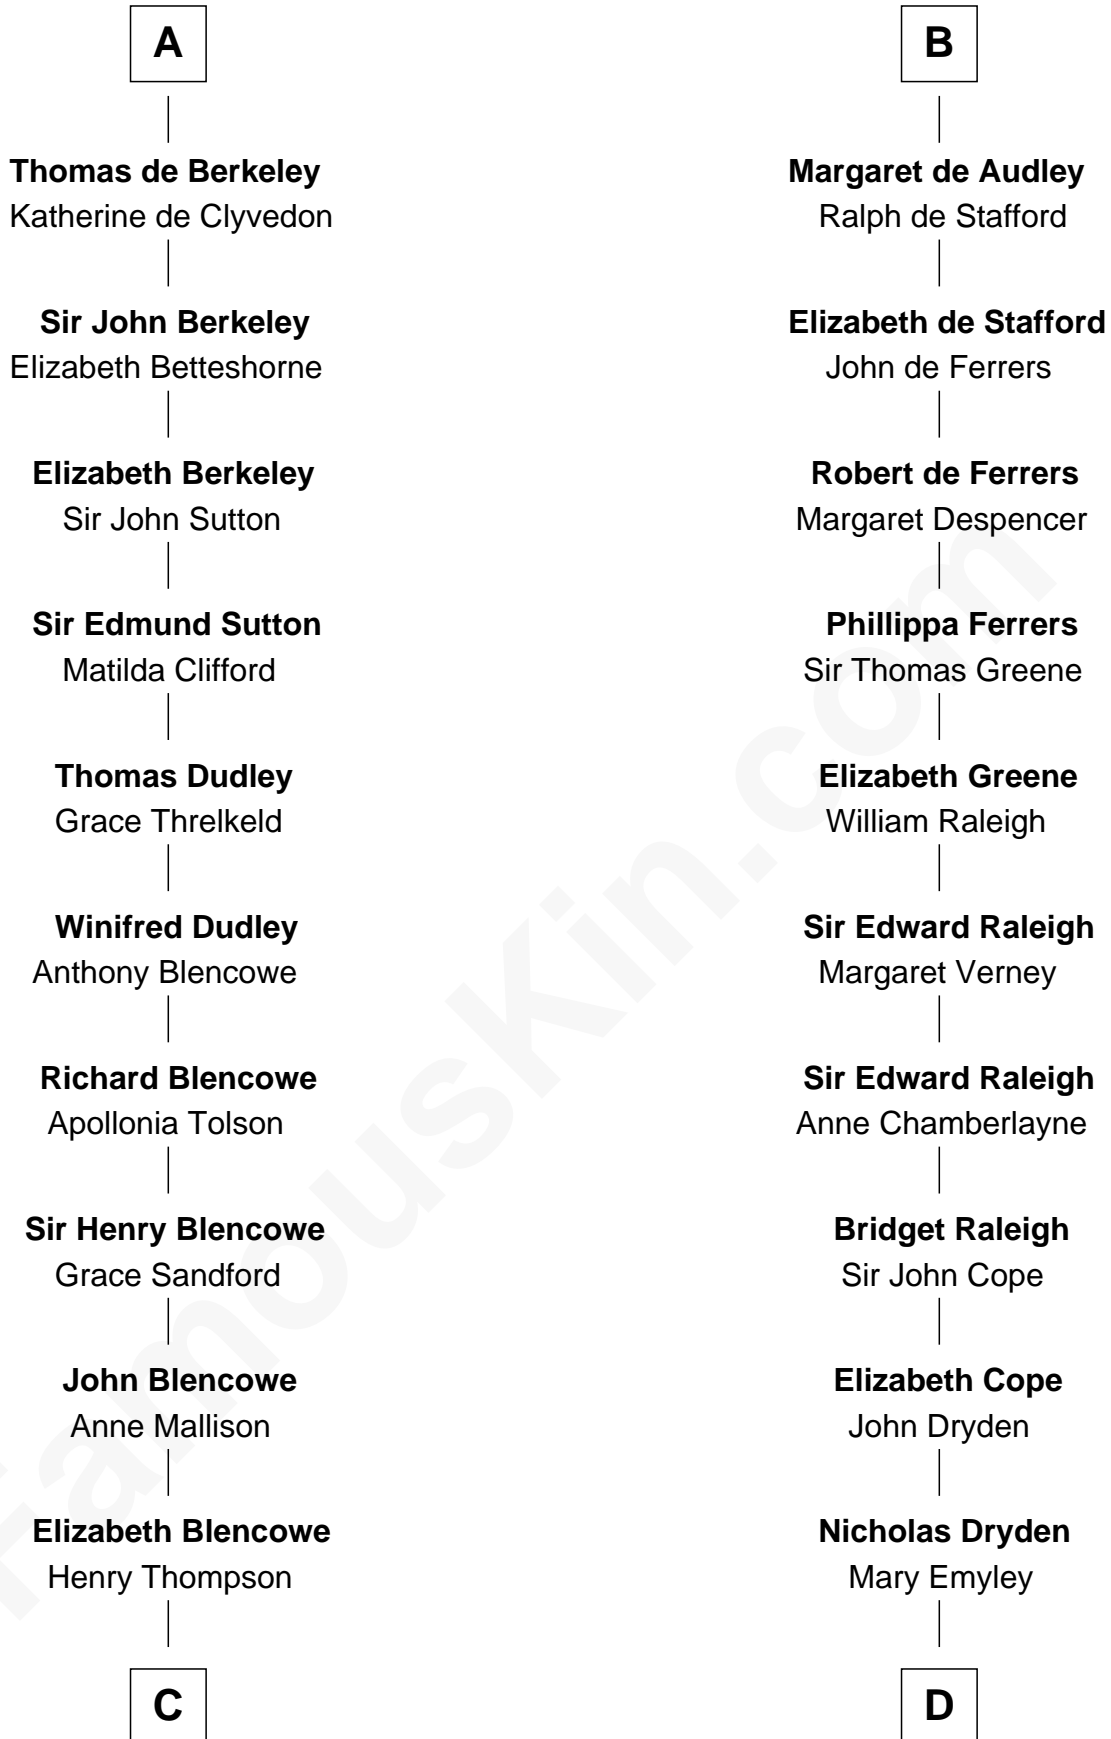

# FamousKin.com Relationship Chart of

**George Mason**

*Father of the U.S. Bill of Rights*

19th cousin 1 time removed of

**Jonathan Swift**

*Author of Gulliver's Travels*

**C**

**Sir William Thompson**

Mary Stephens

**Stephens Thompson**

Dorothea Tanton

**Ann Thompson**

George Mason

**George Mason**

*Father of Bill of Rights*

**D**