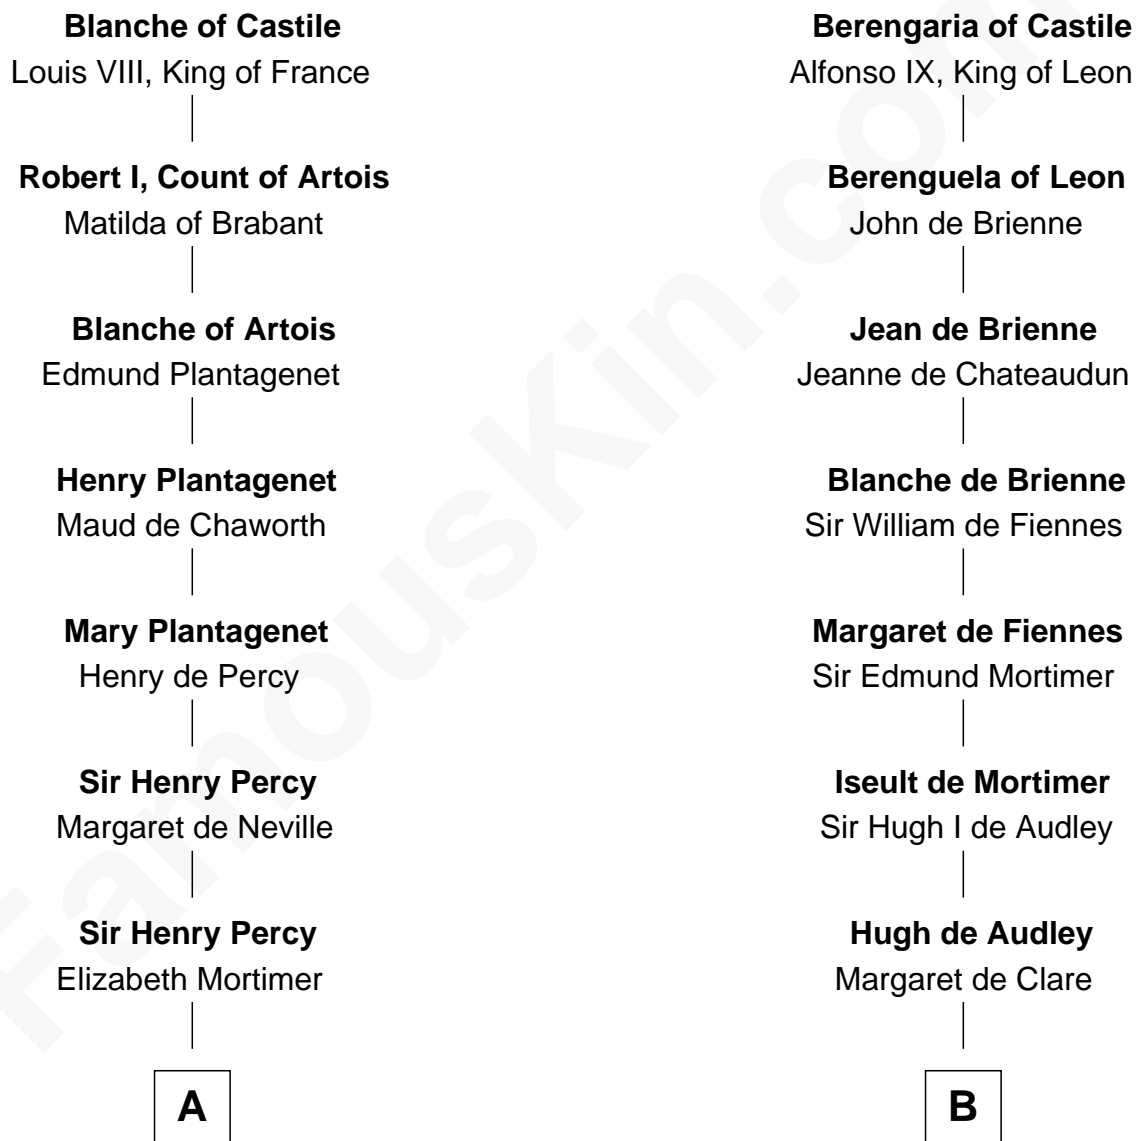

# FamousKin.com Relationship Chart of

**George Mason**

*Father of the U.S. Bill of Rights*

19th cousin of

**Jonathan Swift**

*Author of Gulliver's Travels*

**Alfonso VIII of Castile**

Eleanor of England

**C**

**Stephens Thompson**

Dorothea Tanton

**Ann Thompson**

George Mason

**George Mason**

*Father of Bill of Rights*

**D**