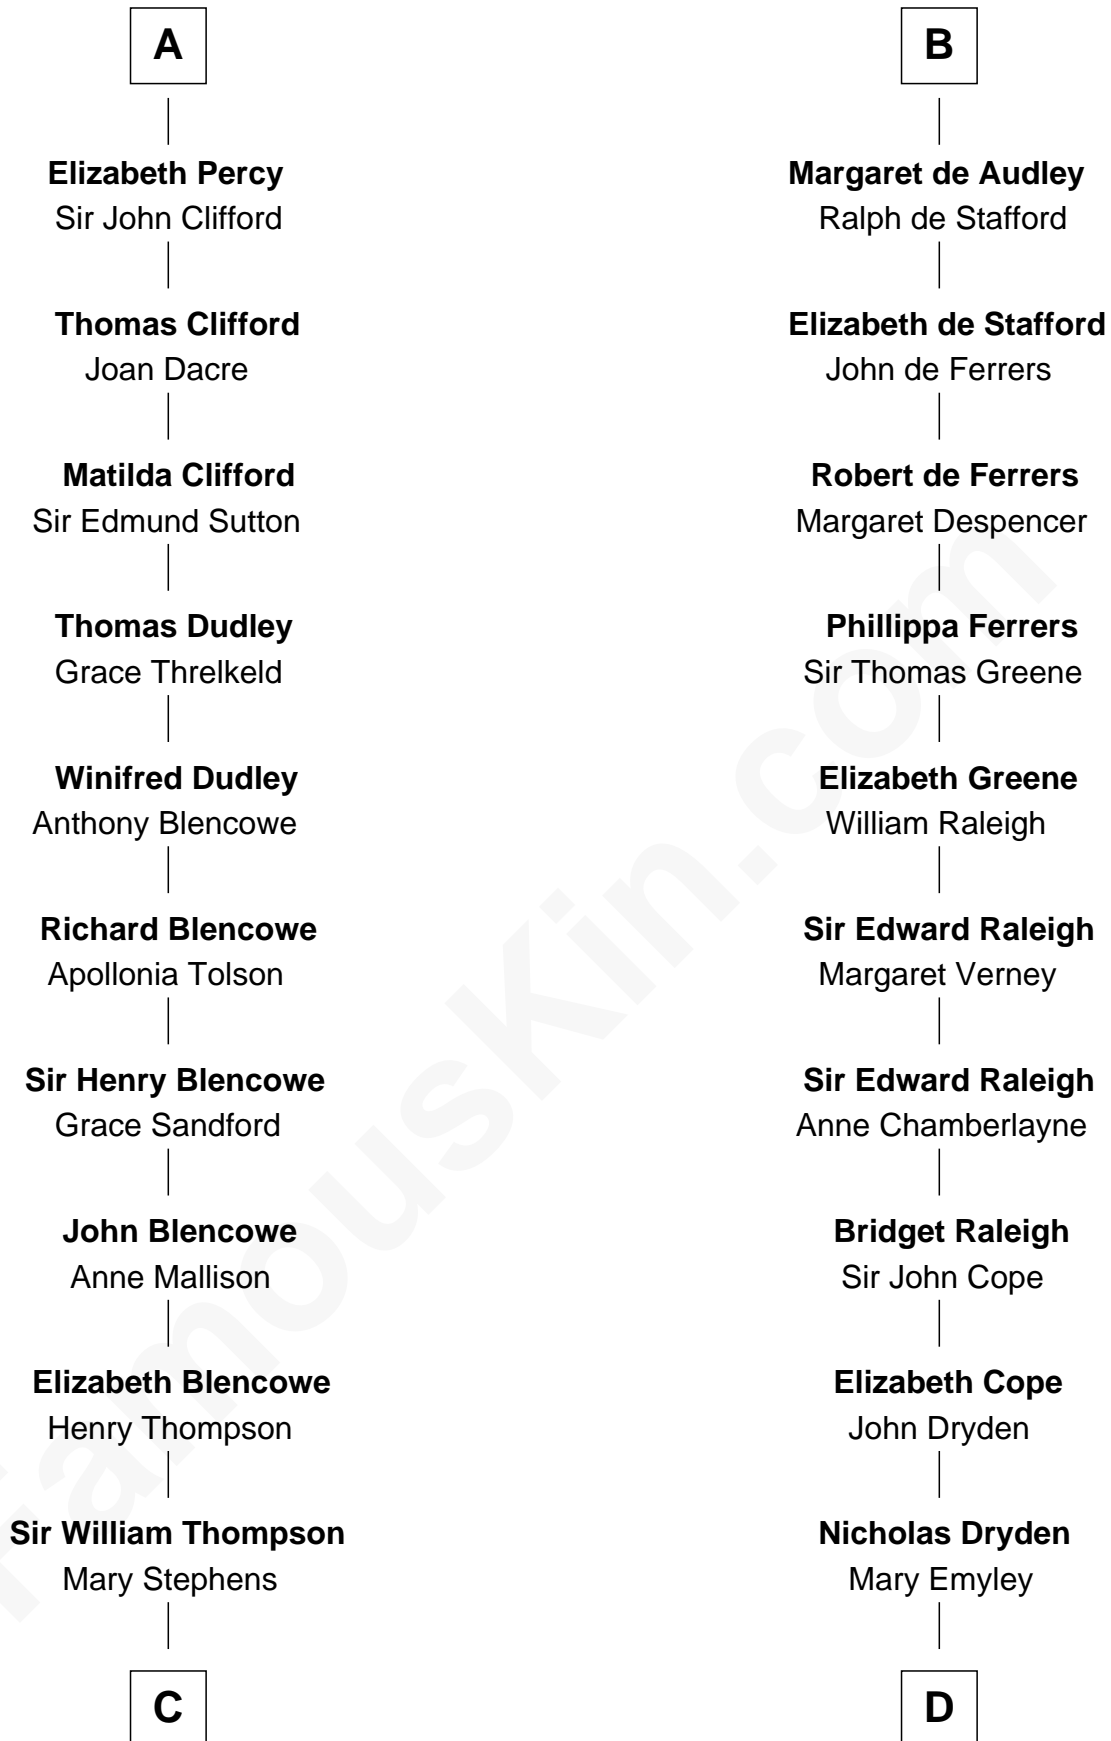

# FamousKin.com Relationship Chart of

**George Mason**

*Father of the U.S. Bill of Rights*

19th cousin of

**Jonathan Swift**

*Author of Gulliver's Travels*

**Alfonso VIII of Castile**

Eleanor of England

**C**

**Stephens Thompson**

Dorothea Tanton

**Ann Thompson**

George Mason

**George Mason**

*Father of Bill of Rights*

**D**