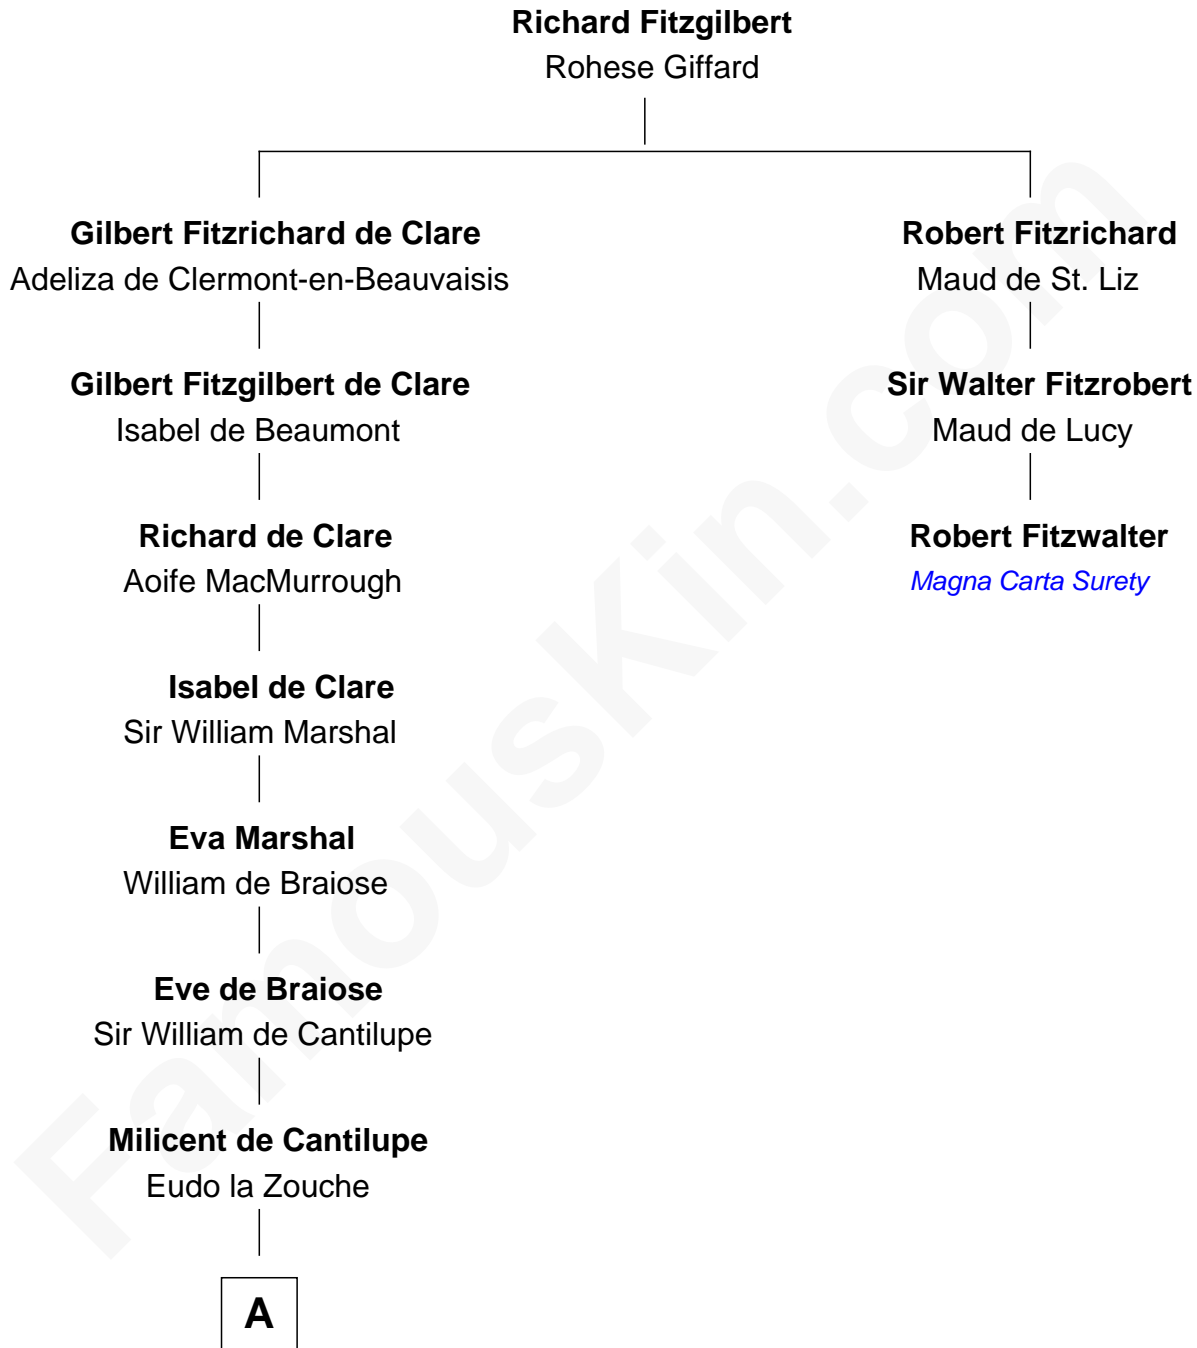

# FamousKin.com Relationship Chart of

**George Mason**

*Father of the U.S. Bill of Rights*

2nd cousin 19 times removed of

**Robert Fitzwalter**

*Magna Carta Surety*

**A**

**Eve la Zouche**  
Sir Maurice de Berkeley

**Thomas de Berkeley**  
Katherine de Clyvedon

**Sir John Berkeley**  
Elizabeth Betteshorne

**Elizabeth Berkeley**  
Sir John Sutton

**Sir Edmund Sutton**  
Matilda Clifford

**Thomas Dudley**  
Grace Threlkeld