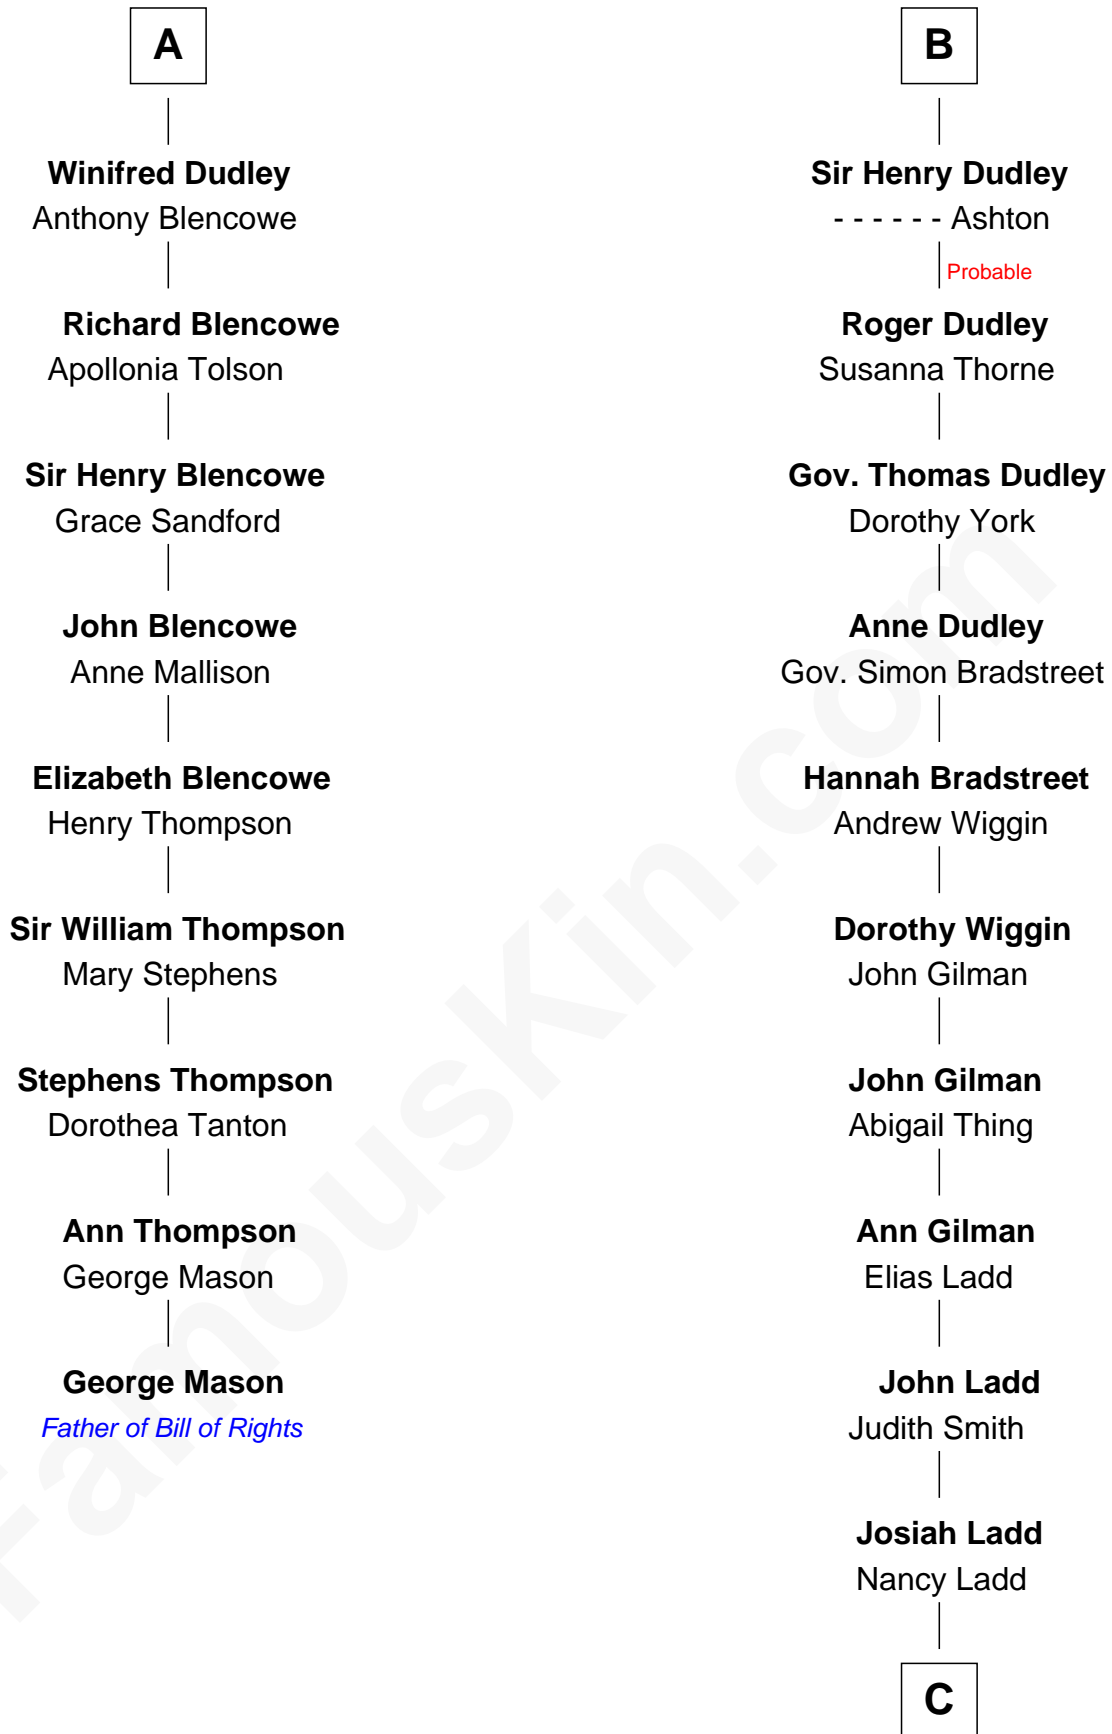

# FamousKin.com Relationship Chart of

**George Mason**

*Father of the U.S. Bill of Rights*

15th cousin 5 times removed of

**Alan Ladd**

*Movie Actor*

**Henry Plantagenet**

Maud de Chaworth

**Mary Plantagenet**

Henry de Percy

**Sir Henry Percy**

Margaret de Neville

**Sir Henry Percy**

Elizabeth Mortimer

**Elizabeth Percy**

Sir John Clifford

Richard Fitzalan

**Alice Fitzalan**

Sir Thomas de Holand

**Eleanor Holand**

Edward Cherleton

**Joyce Cherleton**

Sir John Tiptoft

**Joyce Tiptoft**

Sir Edmund Sutton

**Sir Edward Sutton**

Cecily Willoughby

**Sir John Sutton**

Cecily Grey

**B**

**C**

**Alvaro Ladd**  
Nancy Shotwell