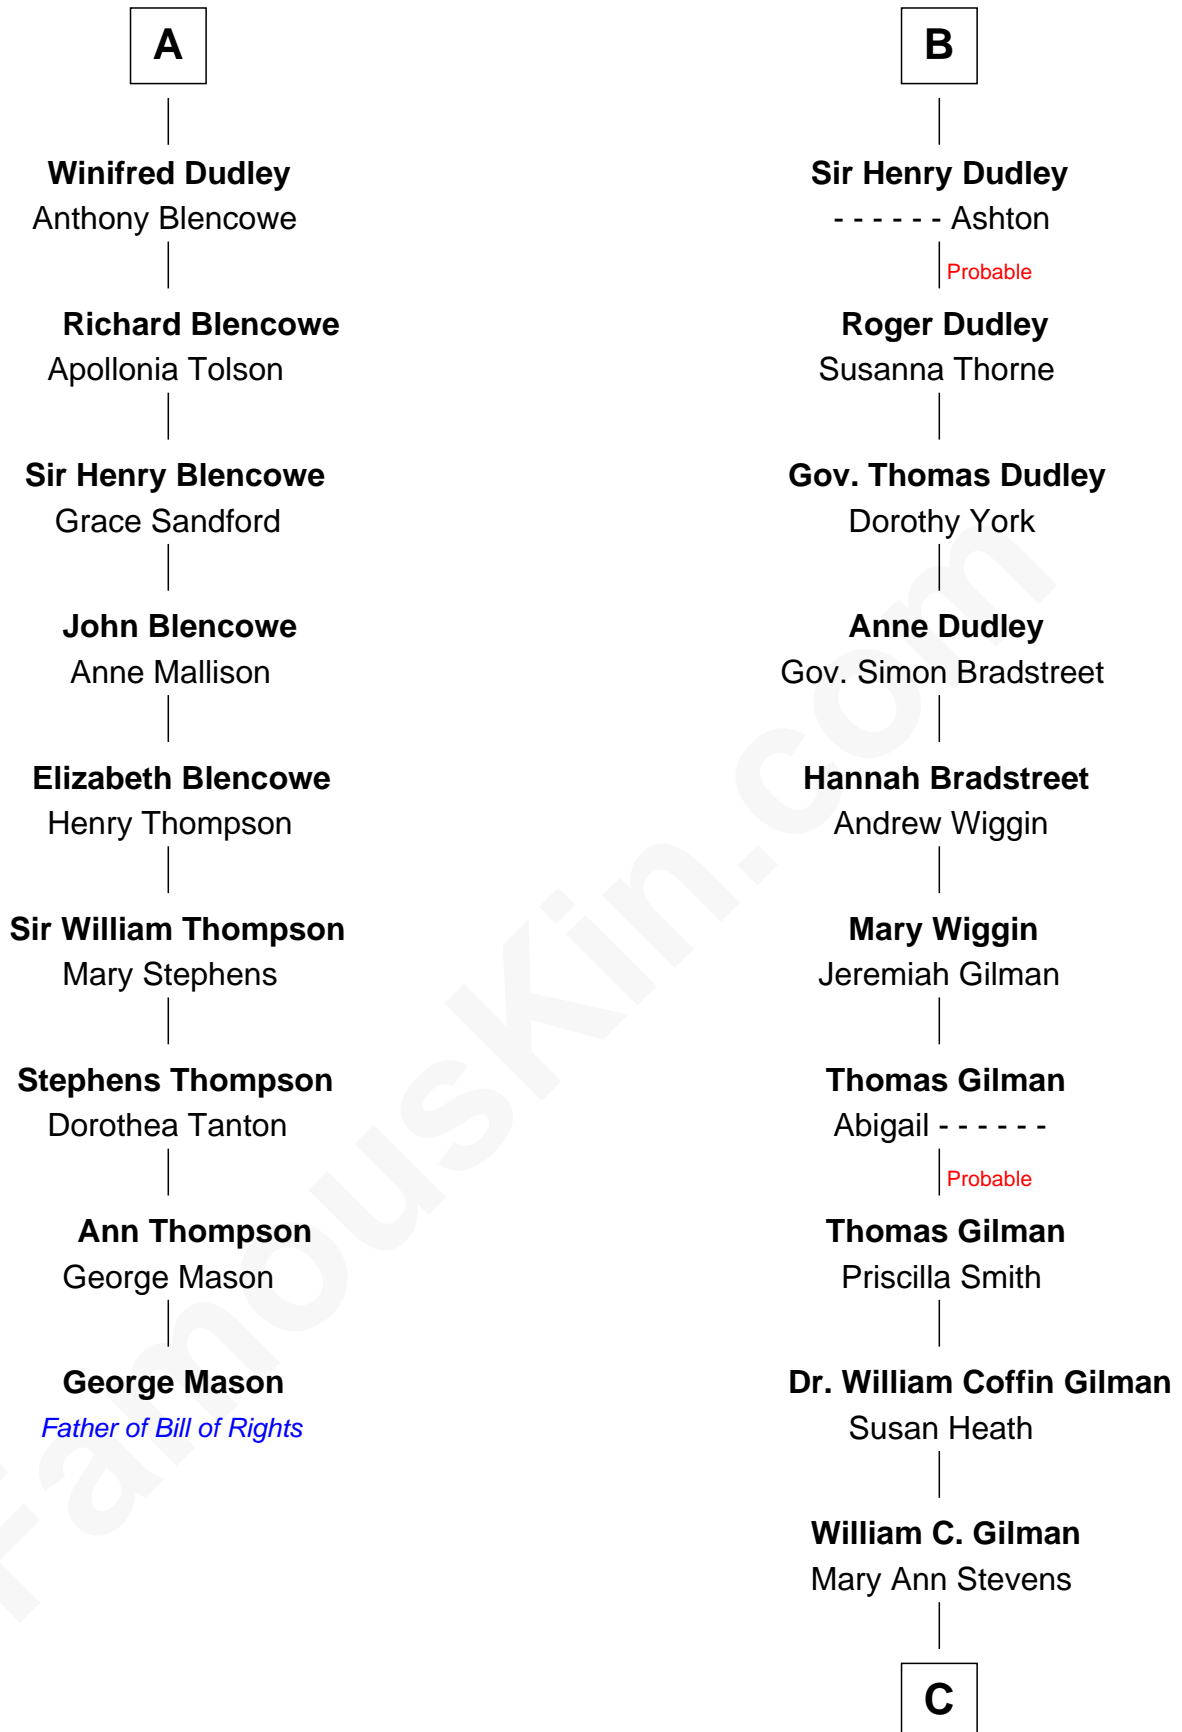

# FamousKin.com Relationship Chart of

**George Mason**

*Father of the U.S. Bill of Rights*

15th cousin 5 times removed of

**George Hamilton**

*TV and Movie Actor*

**Henry Plantagenet**

Maud de Chaworth

**Mary Plantagenet**

Henry de Percy

**Sir Henry Percy**

Margaret de Neville

**Sir Henry Percy**

Elizabeth Mortimer

**Elizabeth Percy**

Sir John Clifford

Richard Fitzalan

**Alice Fitzalan**

Sir Thomas de Holand

**Eleanor Holand**

Edward Cherleton

**Joyce Cherleton**

Sir John Tiptoft

**Joyce Tiptoft**

Sir Edmund Sutton

**Sir Edward Sutton**

Cecily Willoughby

**Sir John Sutton**

Cecily Grey

**B**

C

**George C. Gilman**  
Elizabeth Melissa Lane