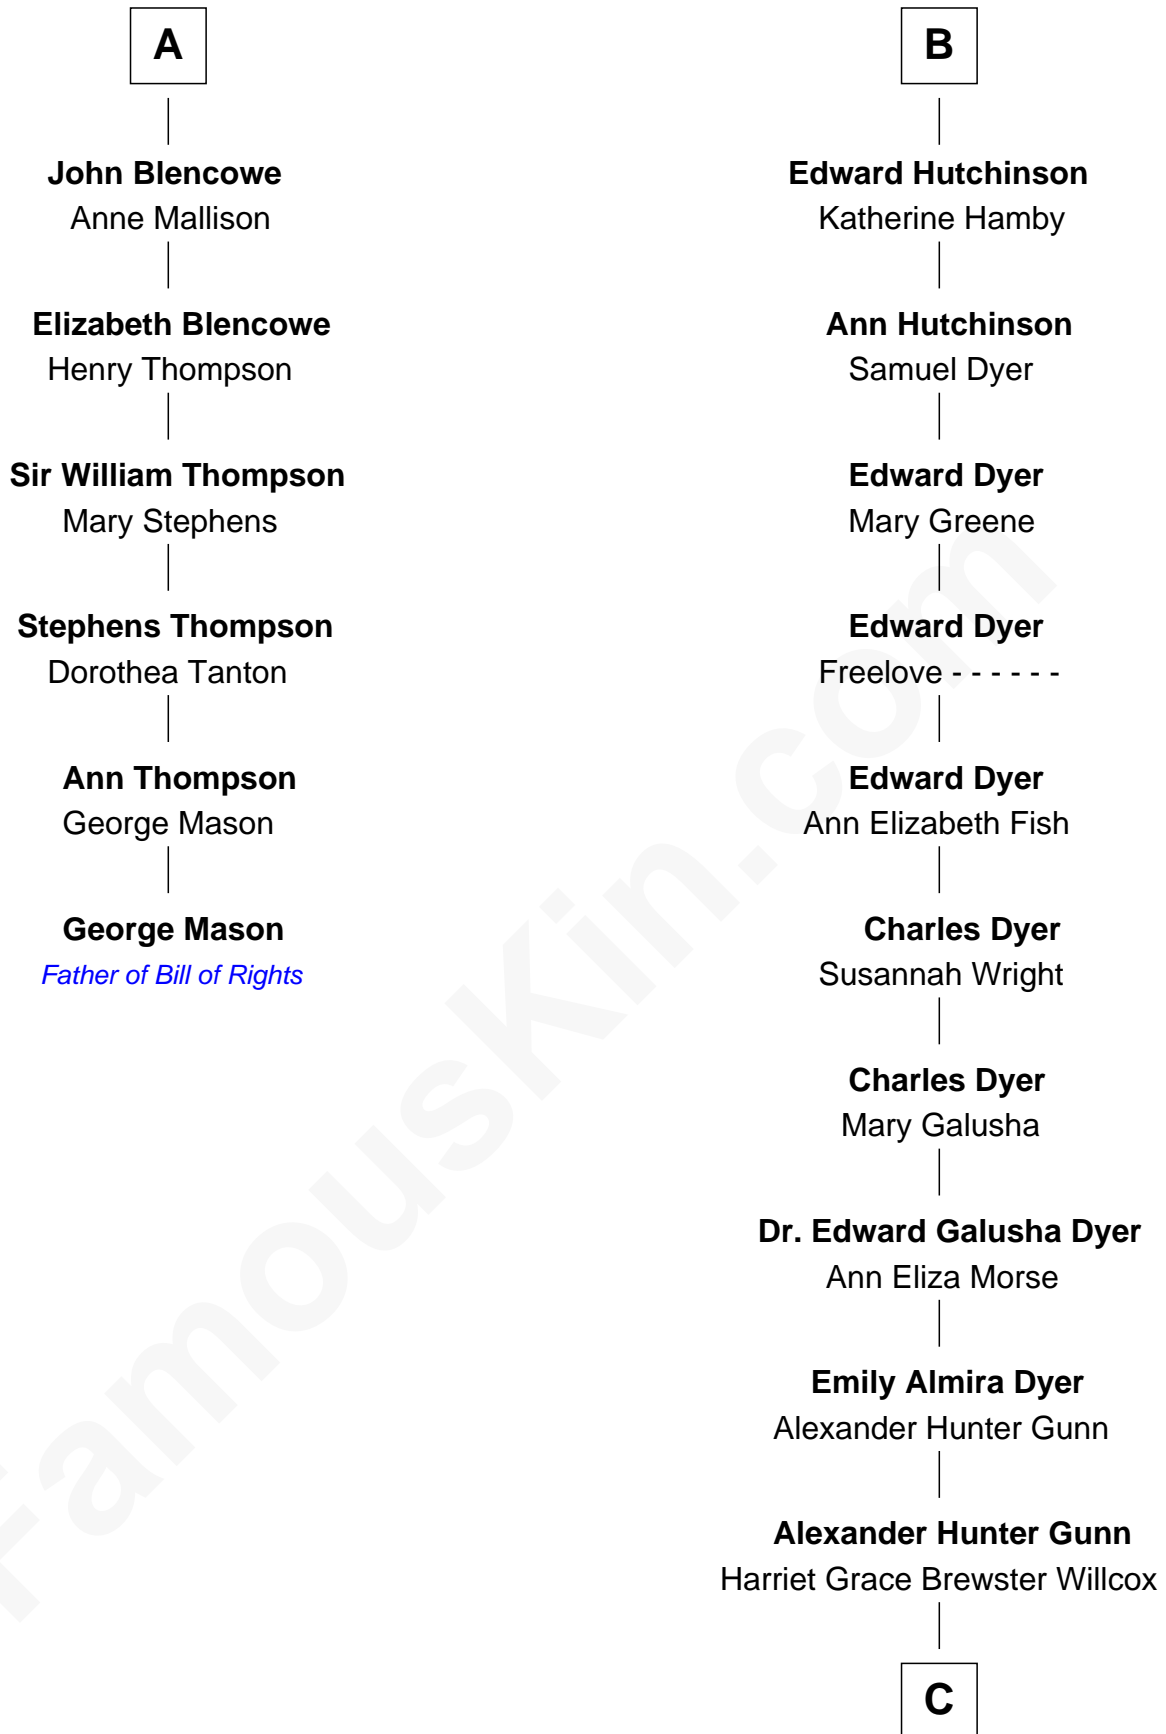

FamousKin.com Relationship Chart of

George Mason

Father of the U.S. Bill of Rights

12th cousin 7 times removed of

Elisabeth Shue

TV and Movie Actress

Sir Walter Blount

Sancha de Ayala

Margaret de Gresley

Sir Thomas Blount

Agnes Hawley

Anne Blount

William Marbury

Robert Marbury

Katherine Williamson

William Marbury

Agnes Lenton

Rev. Francis Marbury

Bridget Dryden

Anne Marbury

William Hutchinson

B

C

Mary Brewster Gunn
Adoniram Judson Wells

Anne Brewster Wells
James William Shue

Elisabeth Shue
TV and Movie Actress