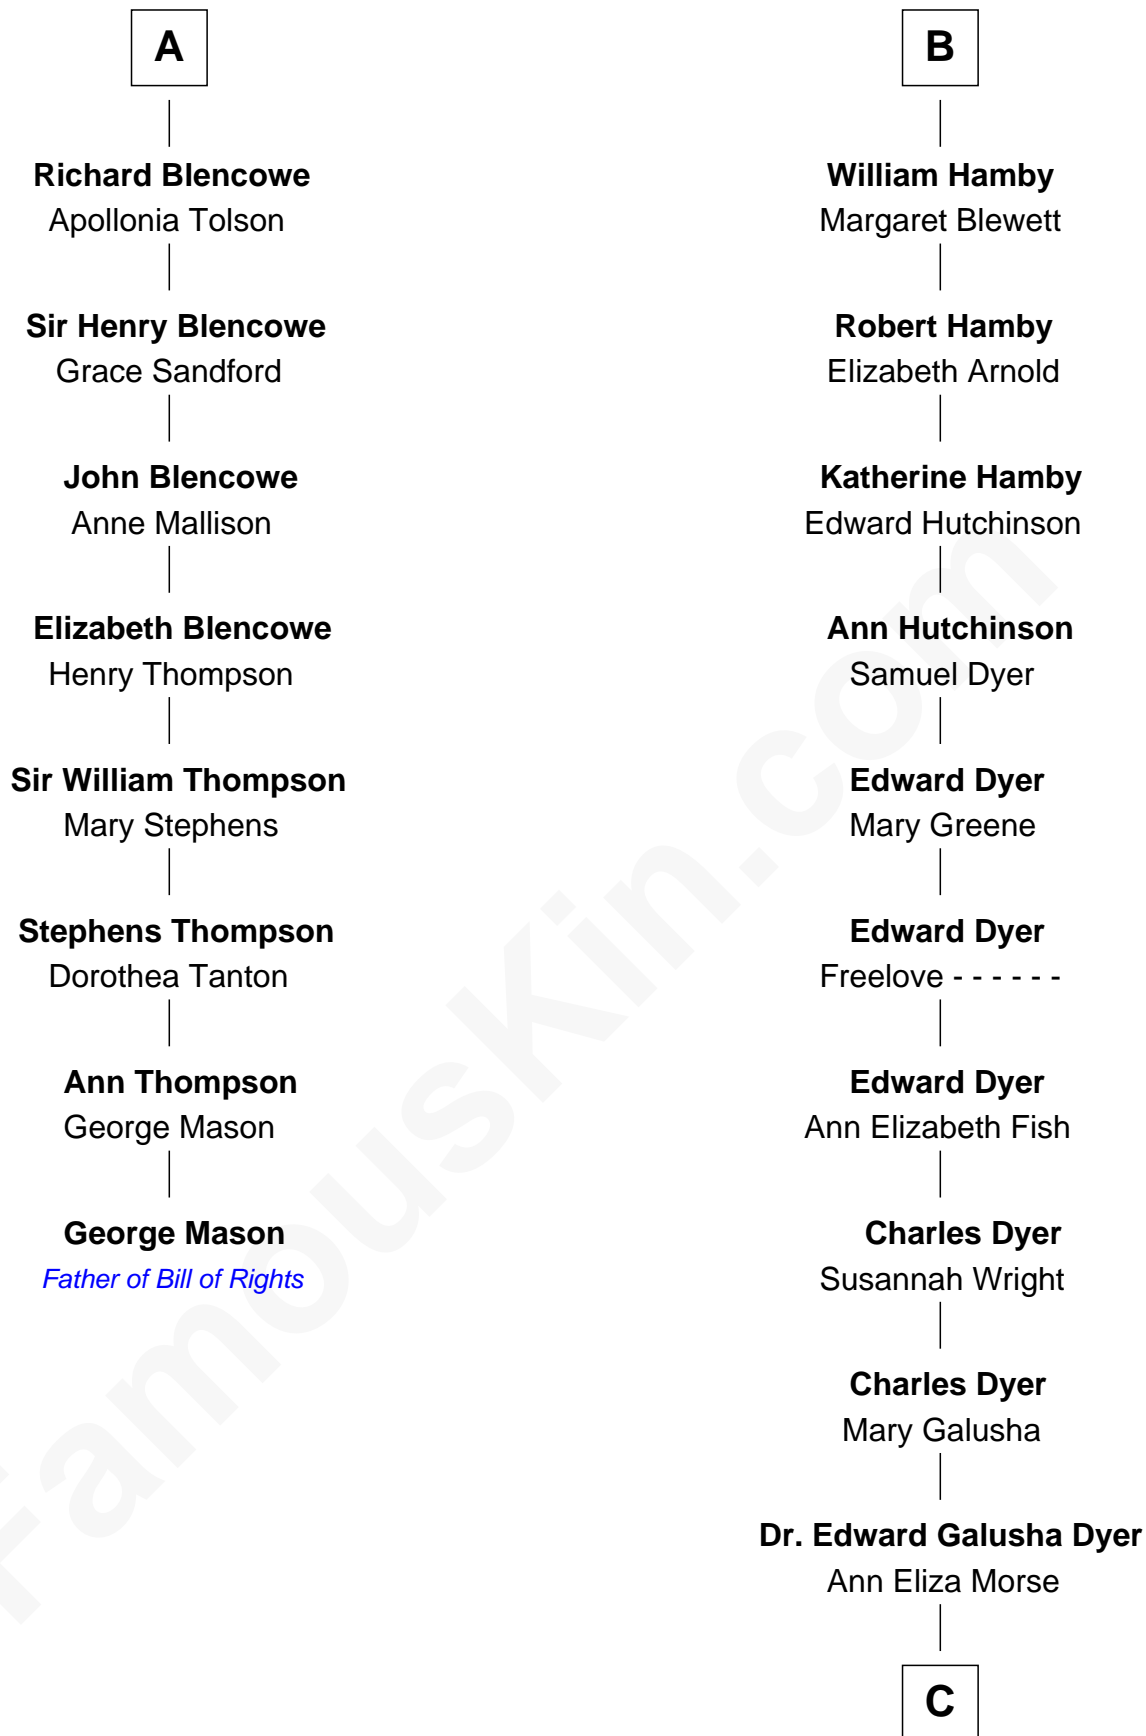

FamousKin.com Relationship Chart of

George Mason

Father of the U.S. Bill of Rights

14th cousin 7 times removed of

Elisabeth Shue

TV and Movie Actress

Sir Philip le Despencer

Joan de Cobham

C

Emily Almira Dyer
Alexander Hunter Gunn

Alexander Hunter Gunn
Harriet Grace Brewster Willcox

Mary Brewster Gunn
Adoniram Judson Wells

Anne Brewster Wells
James William Shue

Elisabeth Shue
TV and Movie Actress