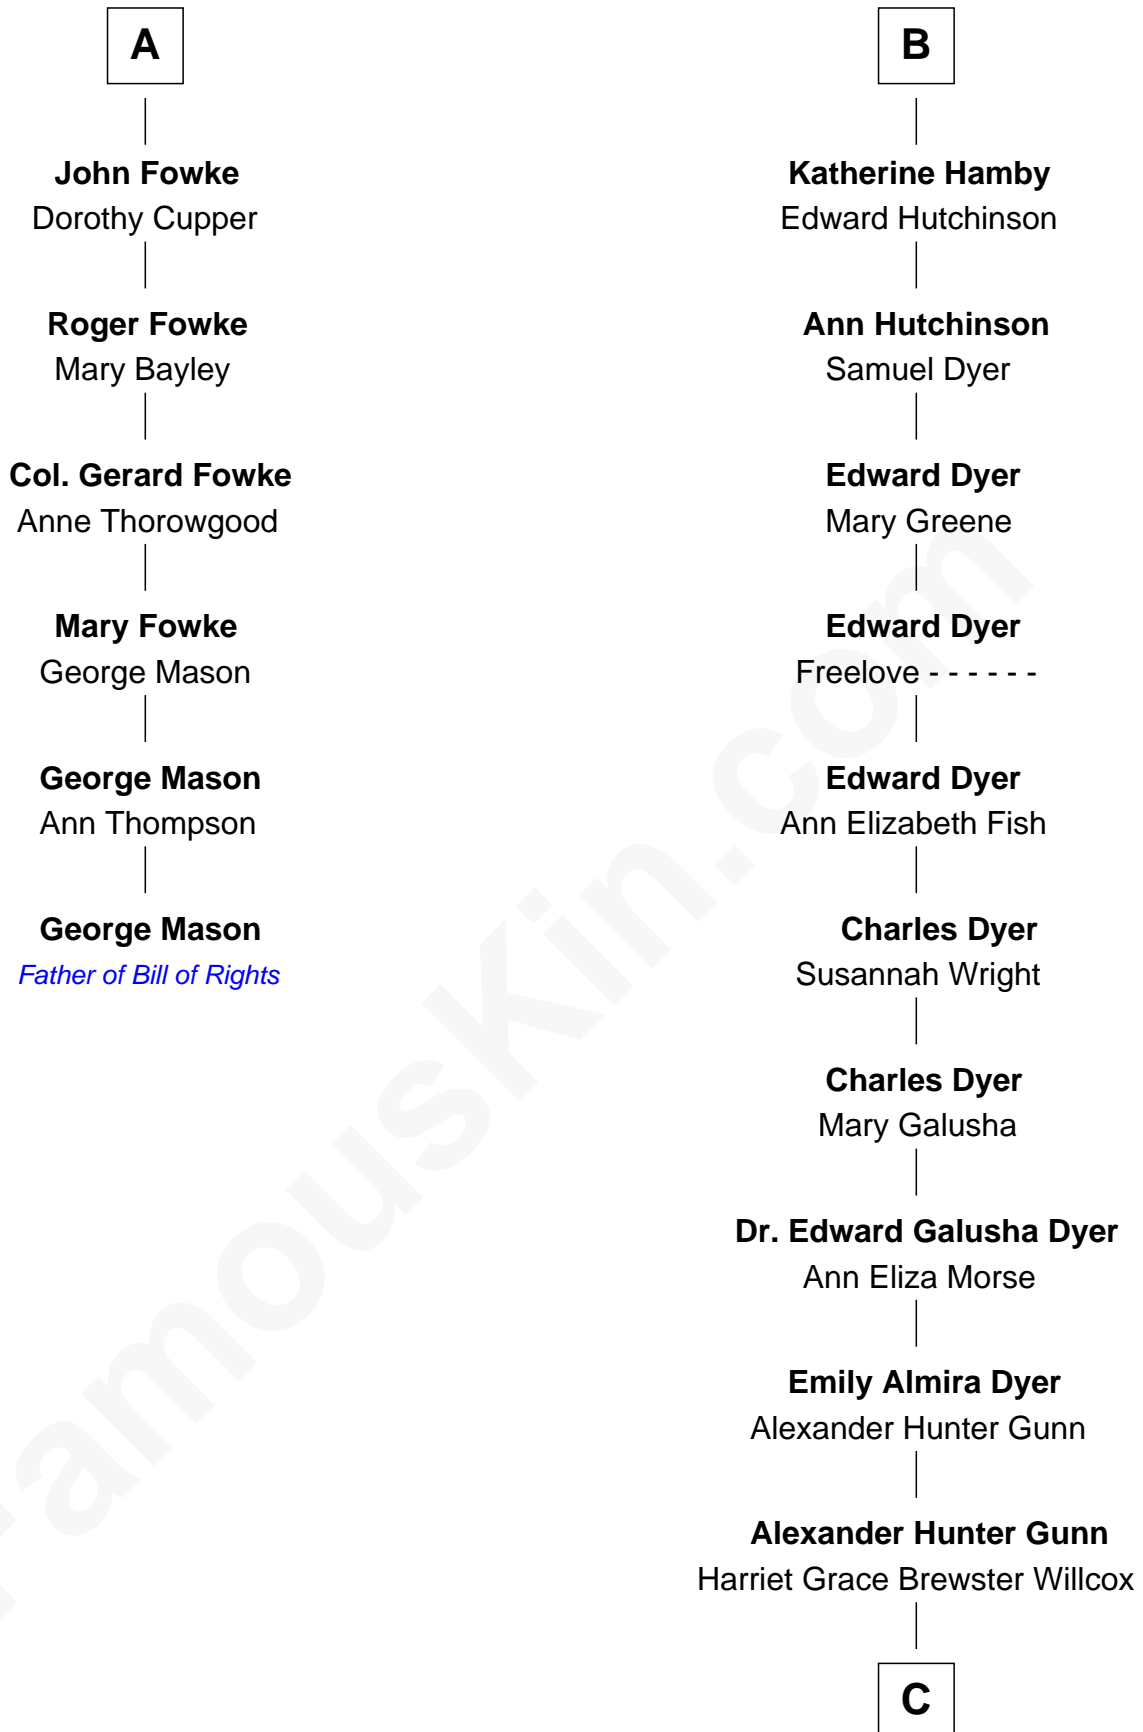

FamousKin.com Relationship Chart of

George Mason

Father of the U.S. Bill of Rights

12th cousin 7 times removed of

Elisabeth Shue

TV and Movie Actress

Sir Baldwin Freville

Maude le Scrope

C

Mary Brewster Gunn
Adoniram Judson Wells

Anne Brewster Wells
James William Shue

Elisabeth Shue
TV and Movie Actress