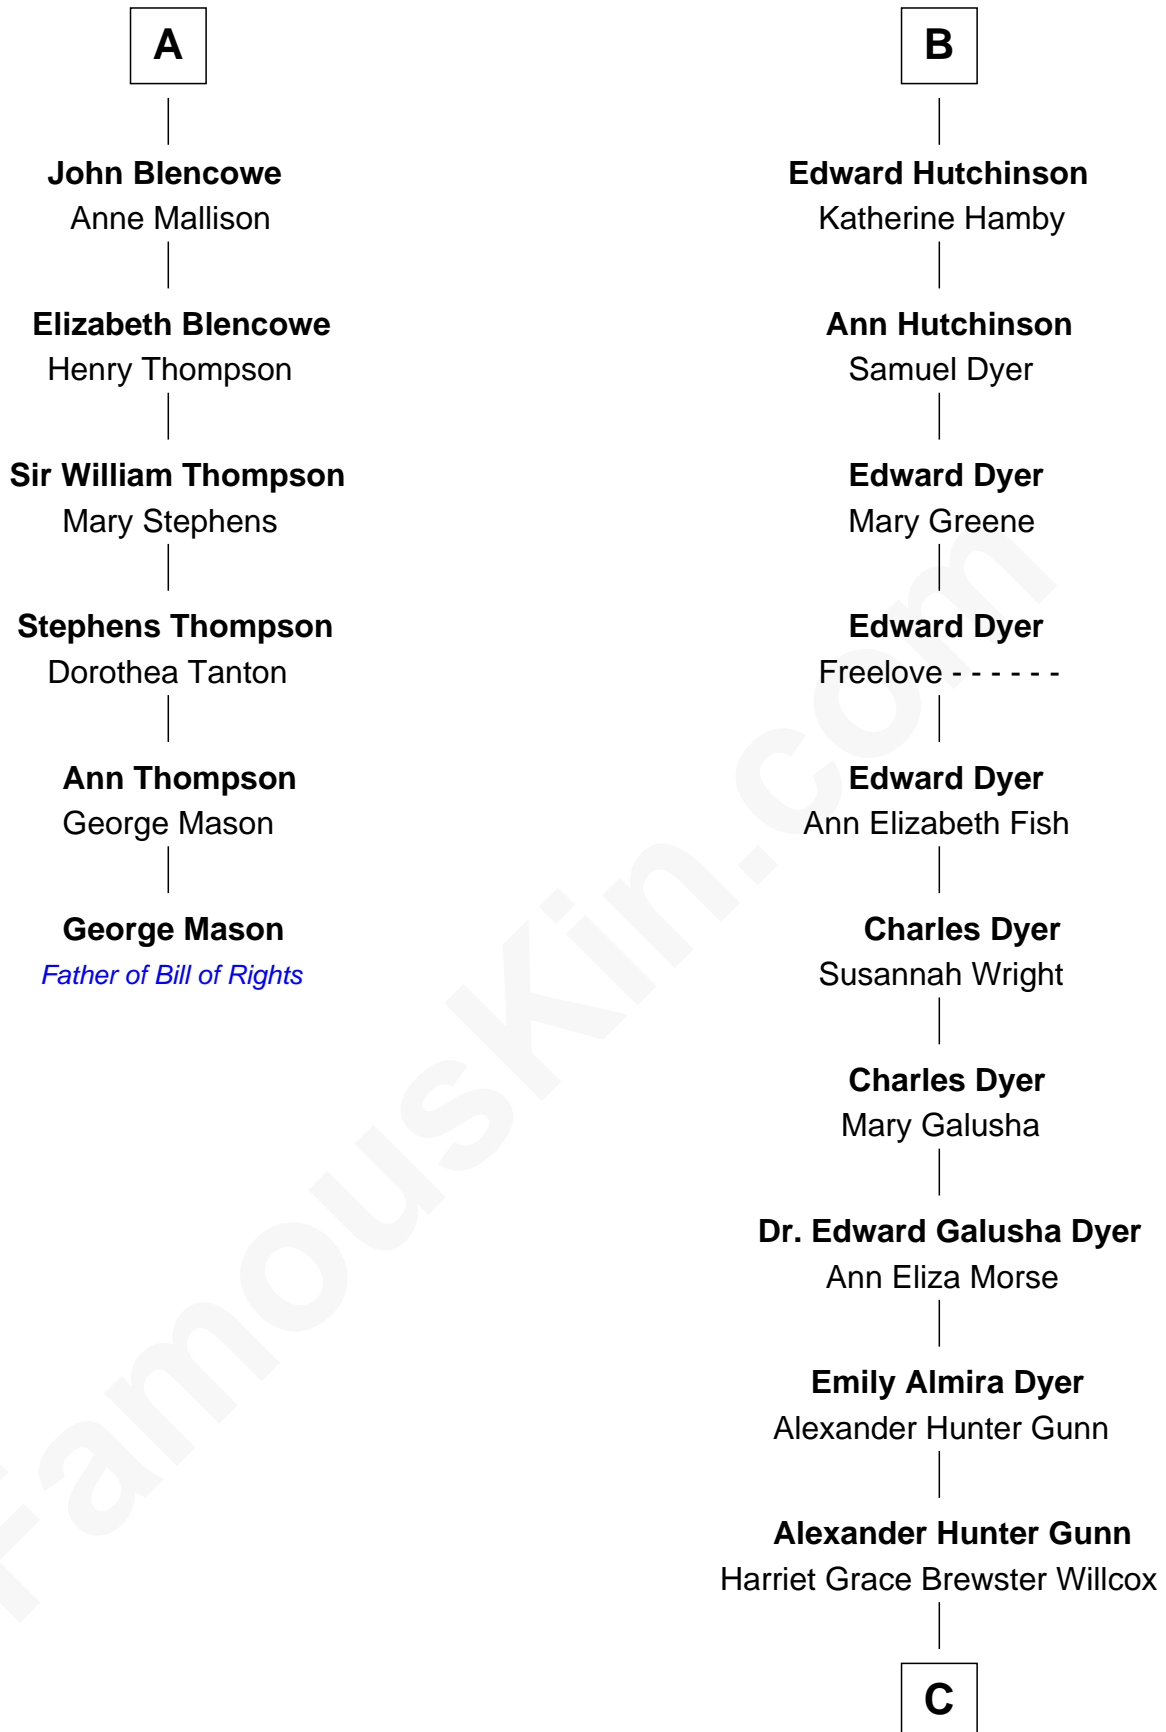

# FamousKin.com Relationship Chart of

**George Mason**

*Father of the U.S. Bill of Rights*

12th cousin 7 times removed of

**Andrew Shue**

*TV Actor*

**Sir Walter Blount**

Sancha de Ayala

Margaret de Gresley

**Sir Thomas Blount**

Agnes Hawley

**Anne Blount**

William Marbury

**Robert Marbury**

Katherine Williamson

**William Marbury**

Agnes Lenton

**Rev. Francis Marbury**

Bridget Dryden

**Anne Marbury**

William Hutchinson

**B**

**C**

**Mary Brewster Gunn**  
Adoniram Judson Wells

**Anne Brewster Wells**  
James William Shue

**Andrew Shue**  
*TV Actor*

FamousKin.com