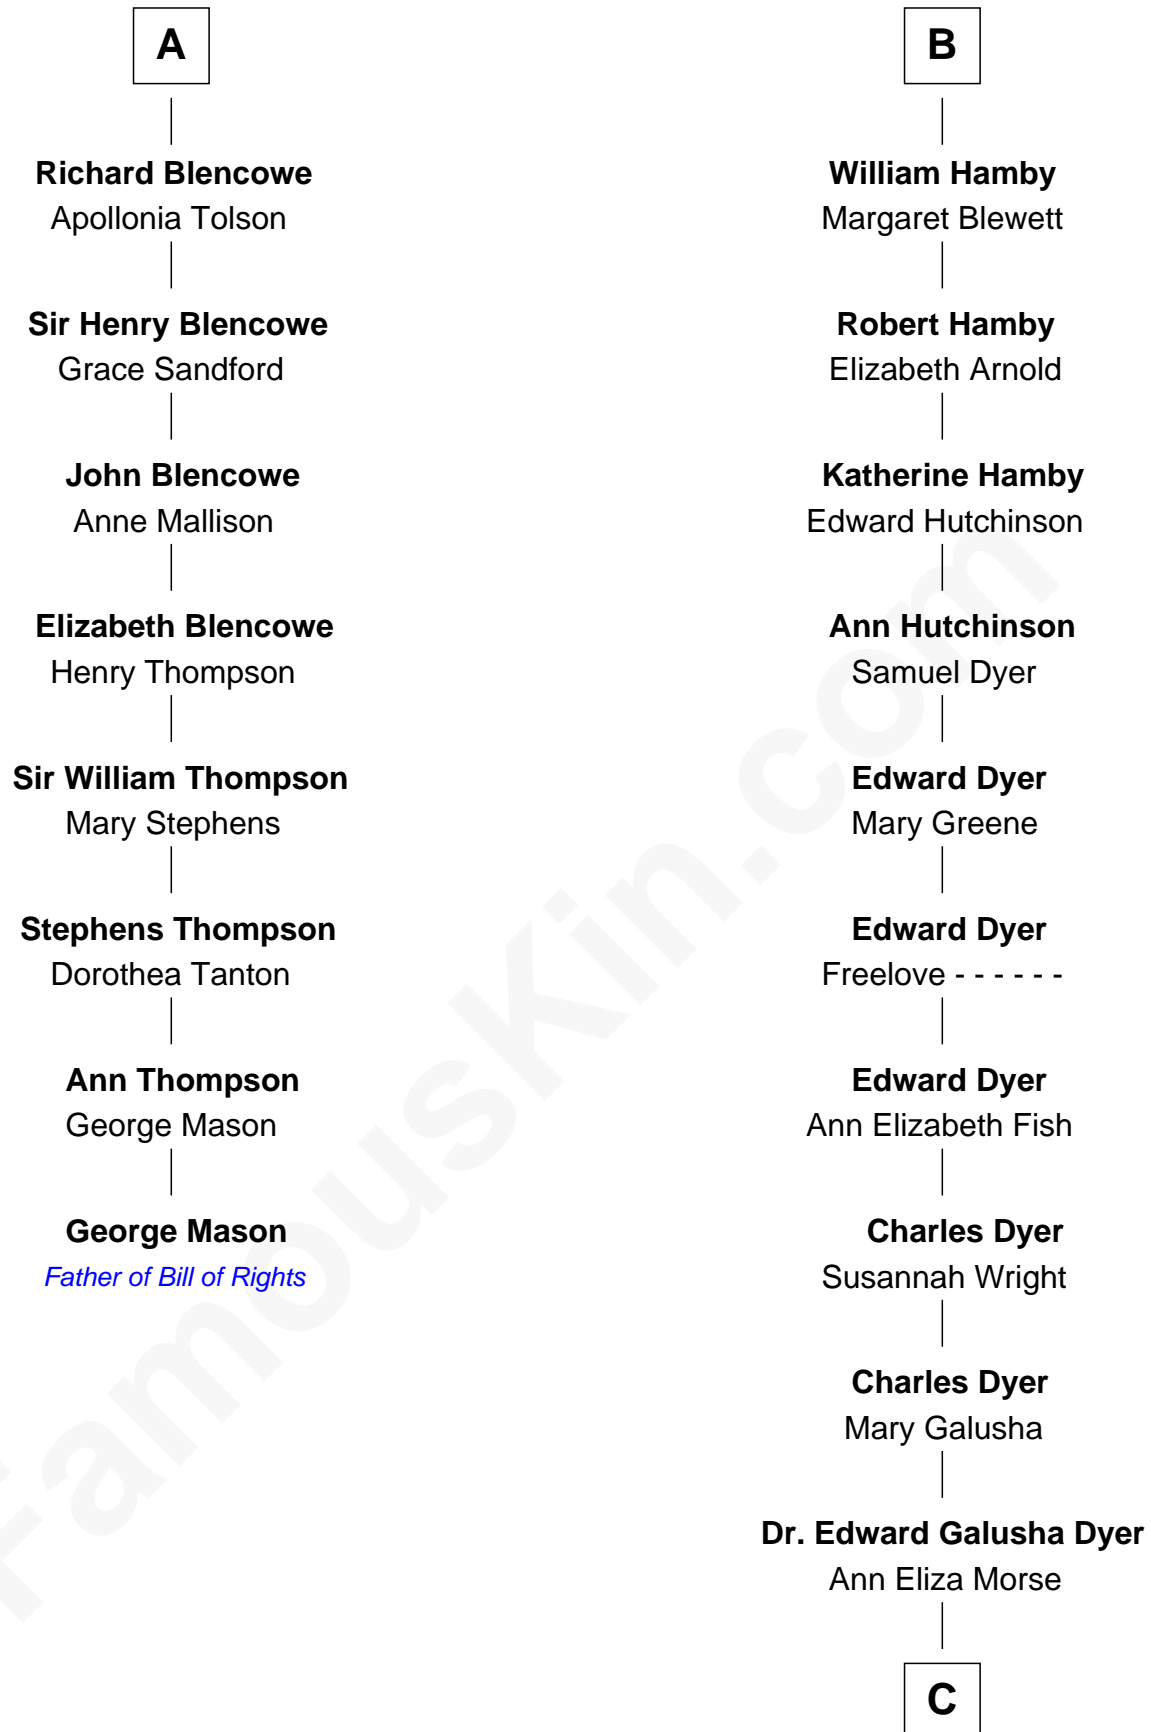

# FamousKin.com Relationship Chart of

**George Mason**

*Father of the U.S. Bill of Rights*

14th cousin 7 times removed of

**Andrew Shue**

*TV Actor*

**Sir Philip le Despencer**

Joan de Cobham

Sir Andrew Luttrell

**Sir Andrew Luttrell**

Joan Tailboys

**Hawise Luttrell**

Sir Godfrey Hilton

**Sir Godfrey Hilton**

Margery Willoughby

**Elizabeth Hilton**

Richard Thimbleby

**Anne Thimbleby**

John Booth

**Eleanor Booth**

Edward Hamby

**B**

**C**

**Emily Almira Dyer**  
Alexander Hunter Gunn

**Alexander Hunter Gunn**  
Harriet Grace Brewster Willcox

**Mary Brewster Gunn**  
Adoniram Judson Wells

**Anne Brewster Wells**  
James William Shue

**Andrew Shue**  
*TV Actor*