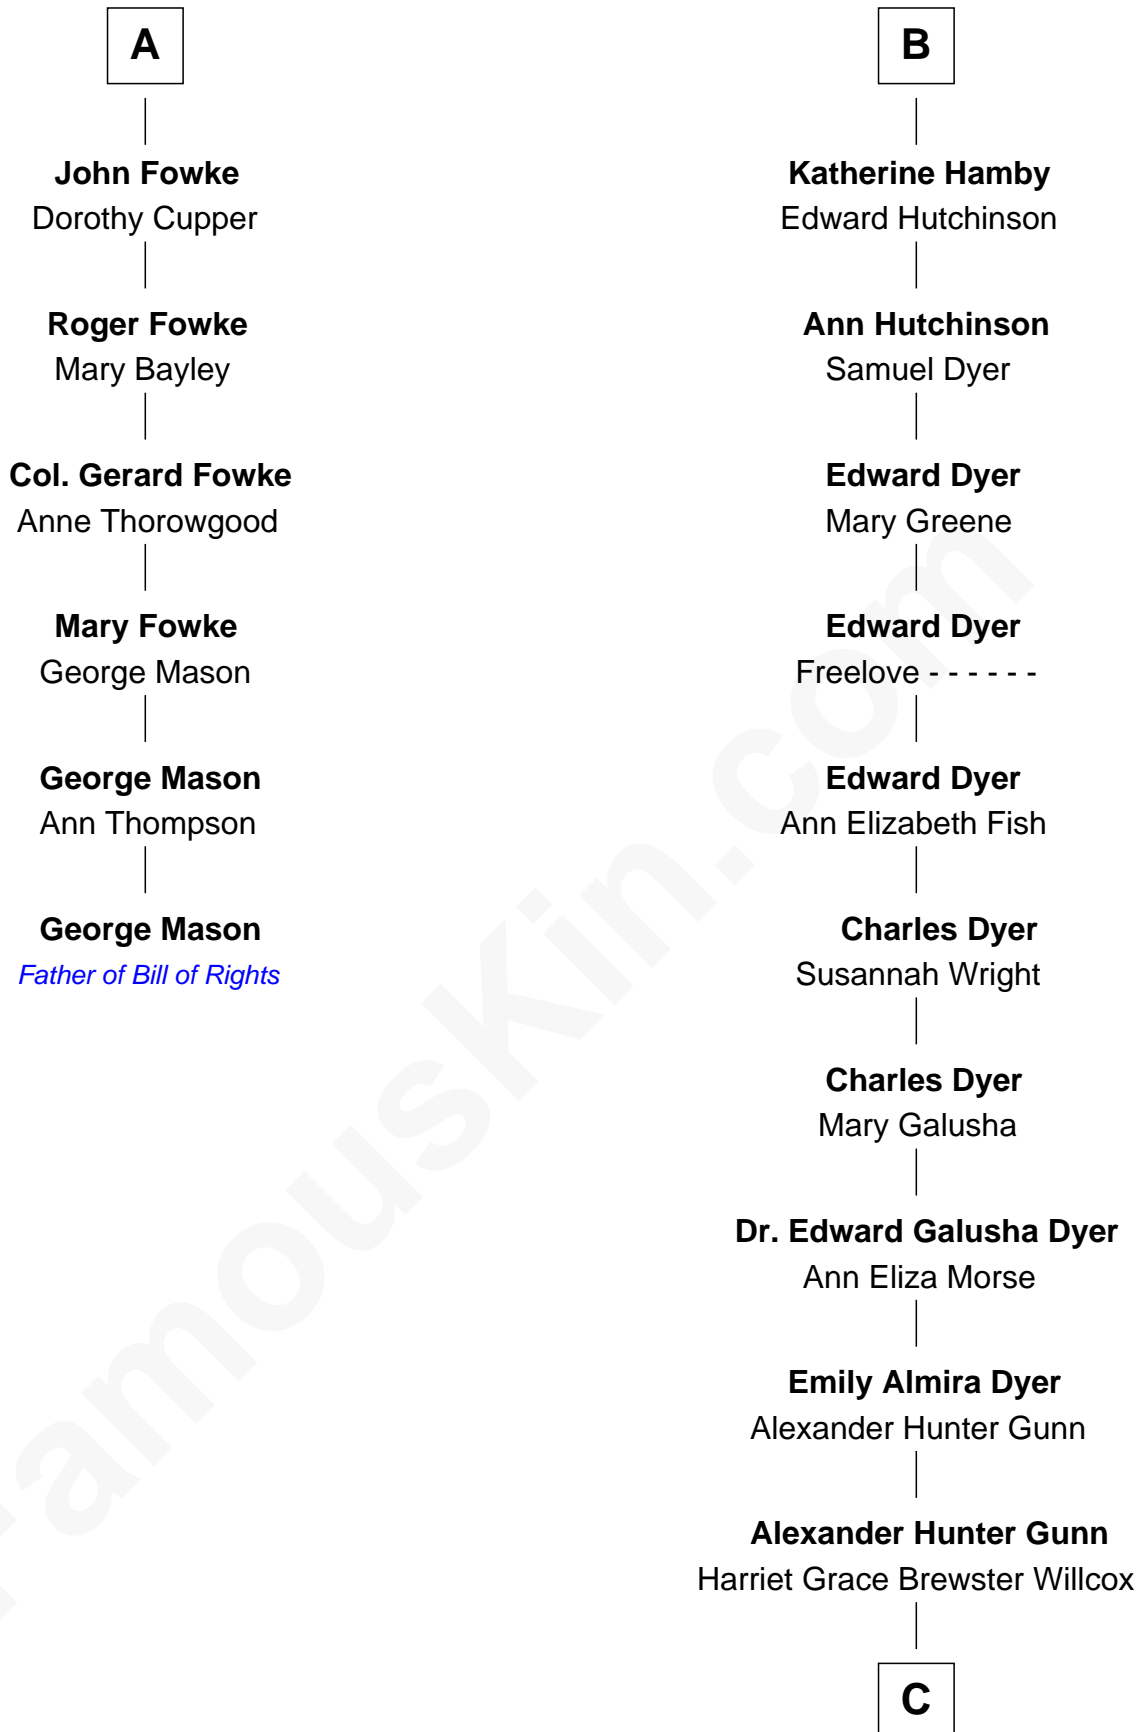

FamousKin.com Relationship Chart of

George Mason

Father of the U.S. Bill of Rights

12th cousin 7 times removed of

Andrew Shue

TV Actor

Sir Baldwin Freville

Maude le Scrope

Sir Hugh Willoughby

Margery Willoughby

Sir Godfrey Hilton

Elizabeth Hilton

Richard Thimbleby

Anne Thimbleby

John Booth

Eleanor Booth

Edward Hamby

William Hamby

Margaret Blewett

Robert Hamby

Elizabeth Arnold

B

C

Mary Brewster Gunn
Adoniram Judson Wells

Anne Brewster Wells
James William Shue

Andrew Shue
TV Actor

FamousKin.com