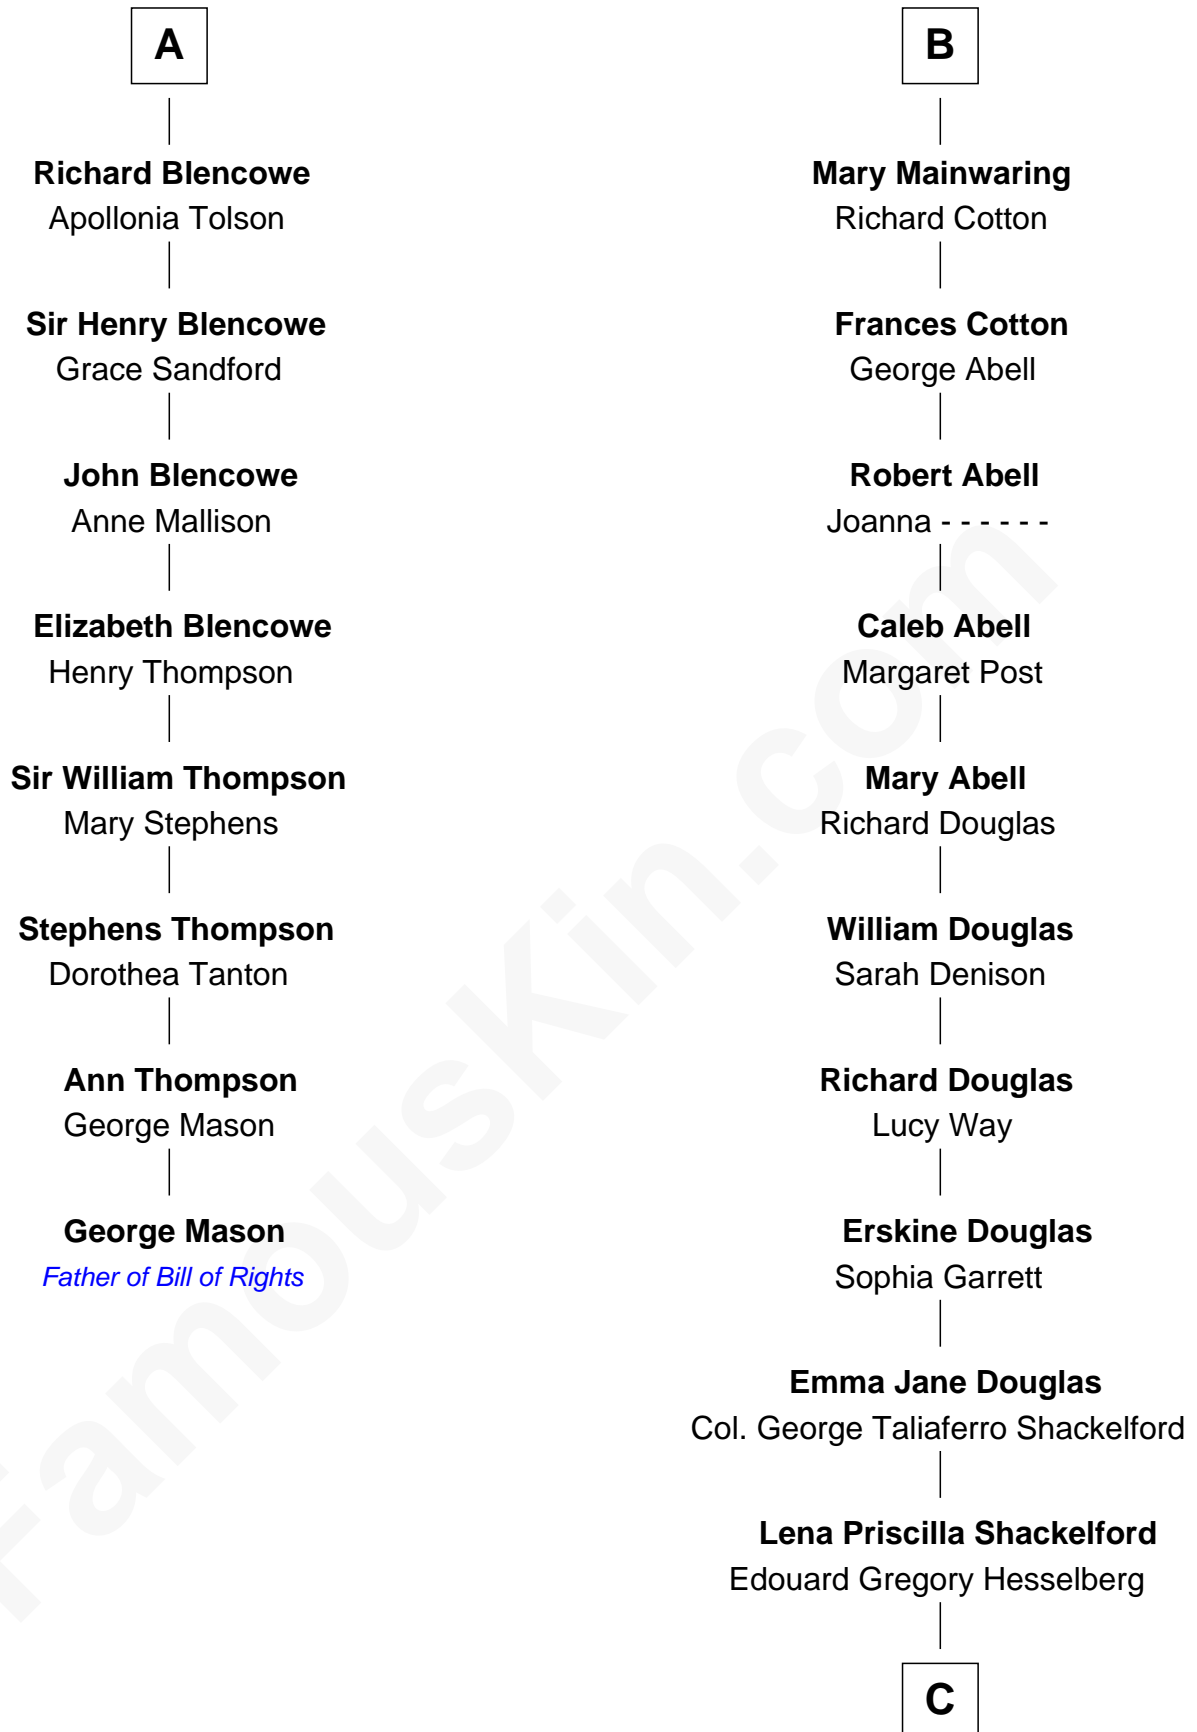

FamousKin.com Relationship Chart of

George Mason

Father of the U.S. Bill of Rights

14th cousin 5 times removed of

Illeana Douglas

TV and Movie Actress

Sir Thomas de Beauchamp

Katherine de Mortimer

Sir Robert Corbet

Dorothy Corbet

Sir Richard Mainwaring

Sir Arthur Mainwaring

Margaret Mainwaring

B

C

Melvyn Edouard Hesselberg