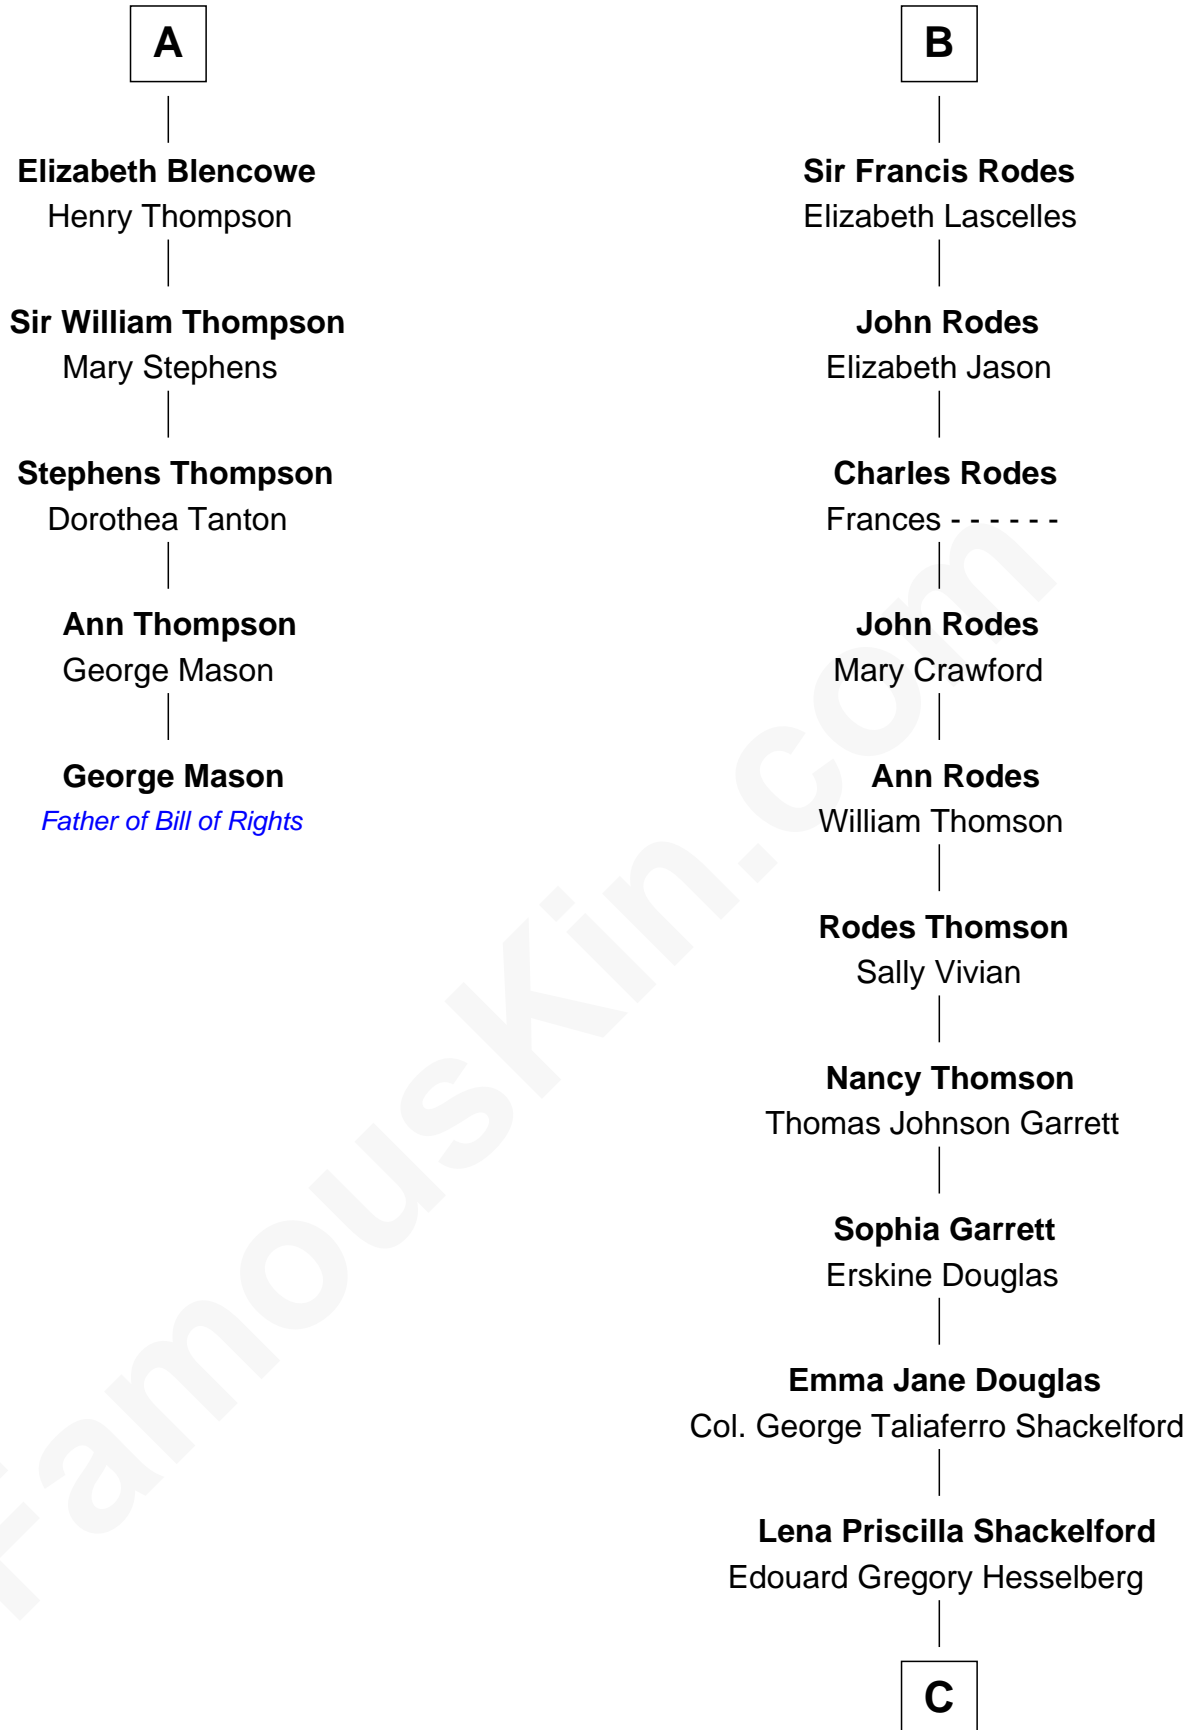

# FamousKin.com Relationship Chart of

**George Mason**

*Father of the U.S. Bill of Rights*

11th cousin 8 times removed of

**Illeana Douglas**

*TV and Movie Actress*

**Sir John Clifford**

Elizabeth Percy

**C**

**Melvyn Edouard Hesselberg**

Rosalind Hightower

**Gregory Hesselberg**

Joan Georgescu

**Illeana Douglas**

*TV and Movie Actress*

FamousKin.com