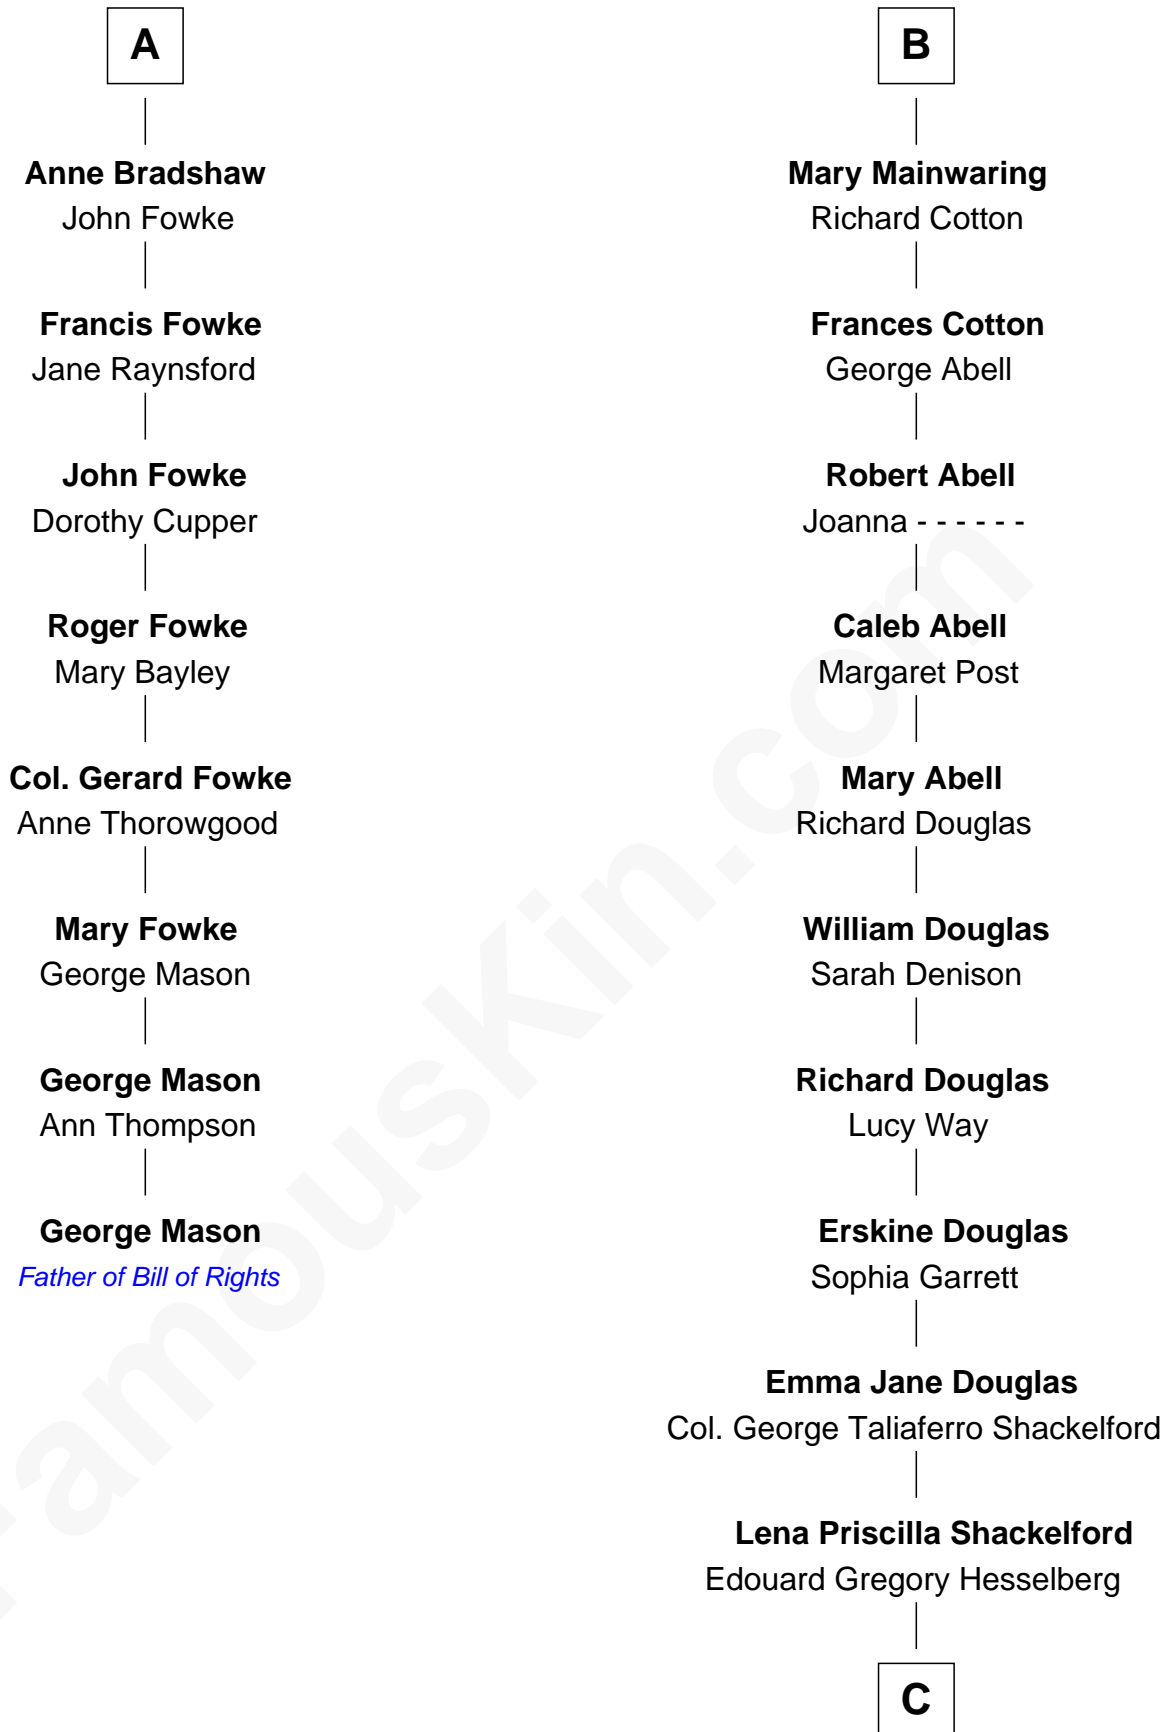

FamousKin.com Relationship Chart of

George Mason

Father of the U.S. Bill of Rights

14th cousin 5 times removed of

Illeana Douglas

TV and Movie Actress

John de Welles

Maud de Roos

Margery de Welles

Stephen le Scrope

Maude le Scrope

Sir Baldwin Freville

Joyce Freville

Sir Roger Aston

Sir Robert Aston

Isabel Brereton

Sir Robert Corbet

Dorothy Corbet

Sir Richard Mainwaring

Sir Arthur Mainwaring

Margaret Mainwaring

B

C

Melvyn Edouard Hesselberg

Rosalind Hightower

Gregory Hesselberg

Joan Georgescu

Illeana Douglas

TV and Movie Actress

FamousKin.com