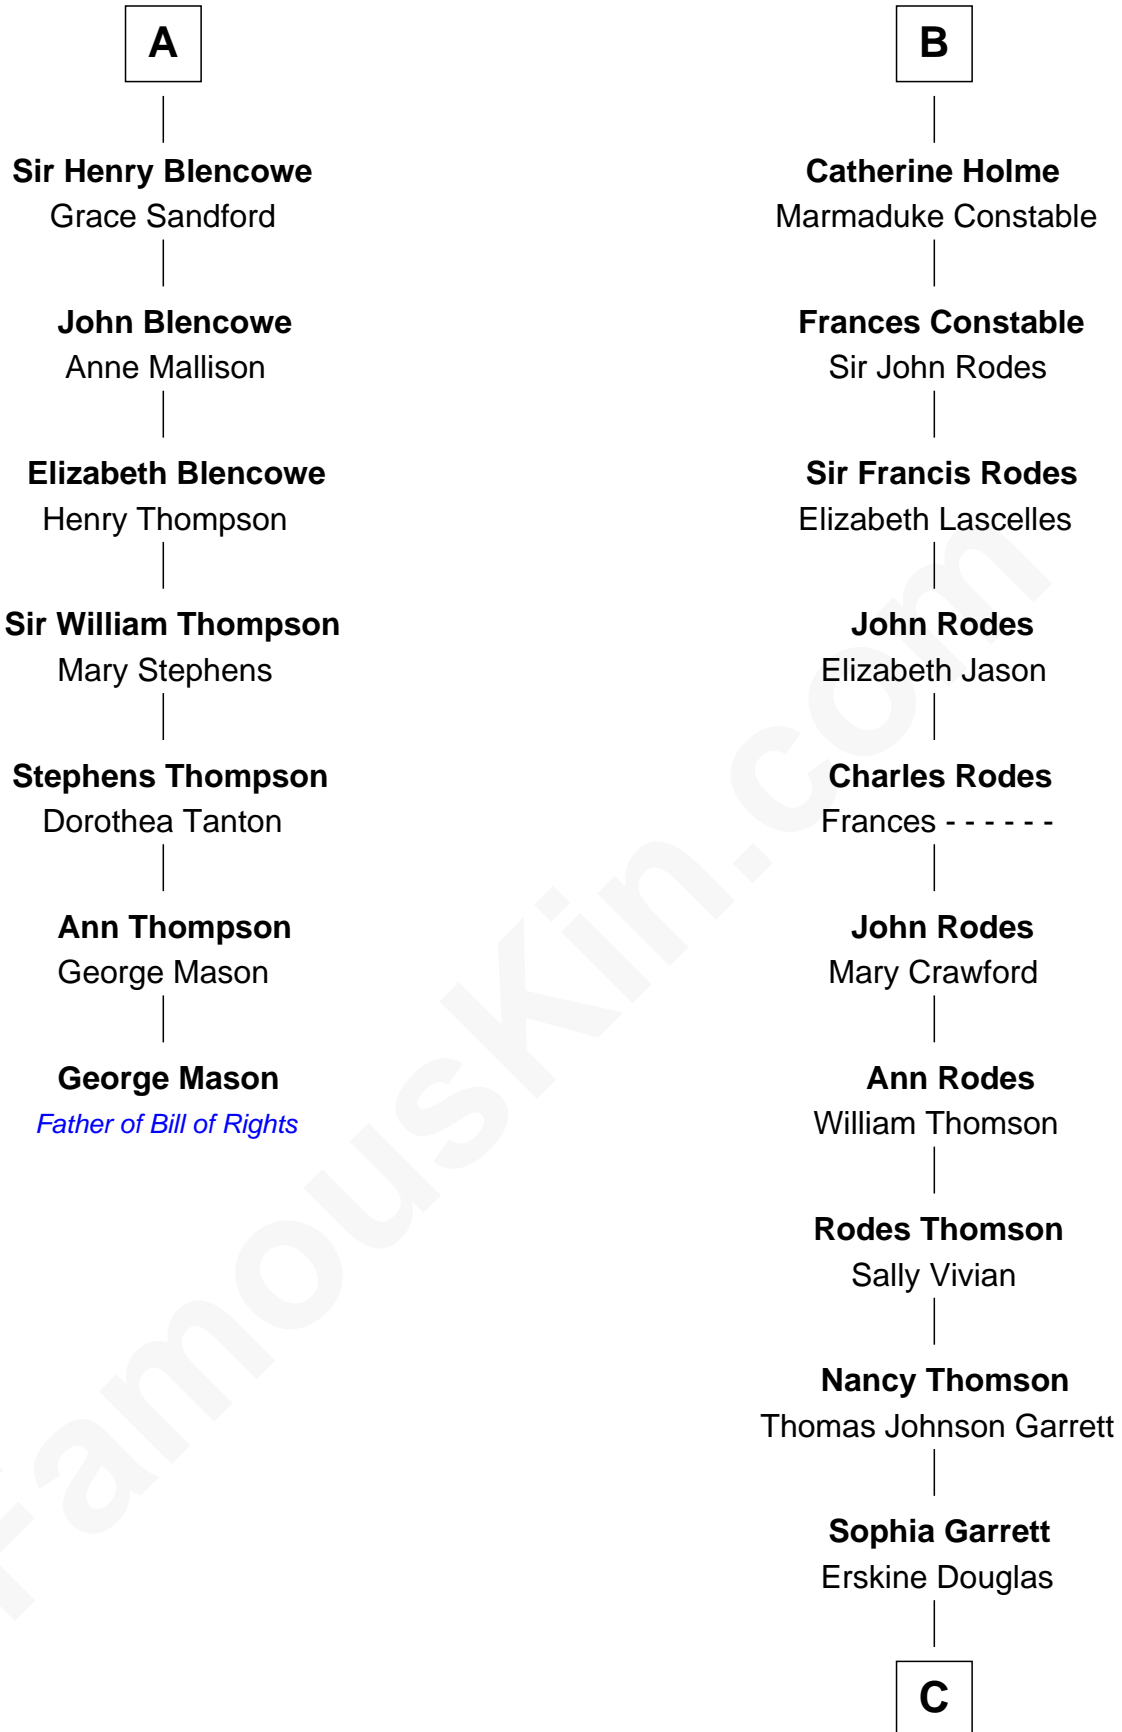

FamousKin.com Relationship Chart of

George Mason

Father of the U.S. Bill of Rights

13th cousin 6 times removed of

Melvyn Douglas

Movie Actor

Sir Hugh de Stafford
Philippa de Beauchamp

Margaret de Stafford

Isabel de la Pole

Thomas Morley

Anne Morley

Sir John Hastings

Elizabeth Hastings

Sir Robert Hildyard

Sir Piers Hildyard

Joan de la See

Katherine Hildyard

William Holme

John Holme

Anne Aislaby

B

C

Emma Jane Douglas

Col. George Taliaferro Shackelford