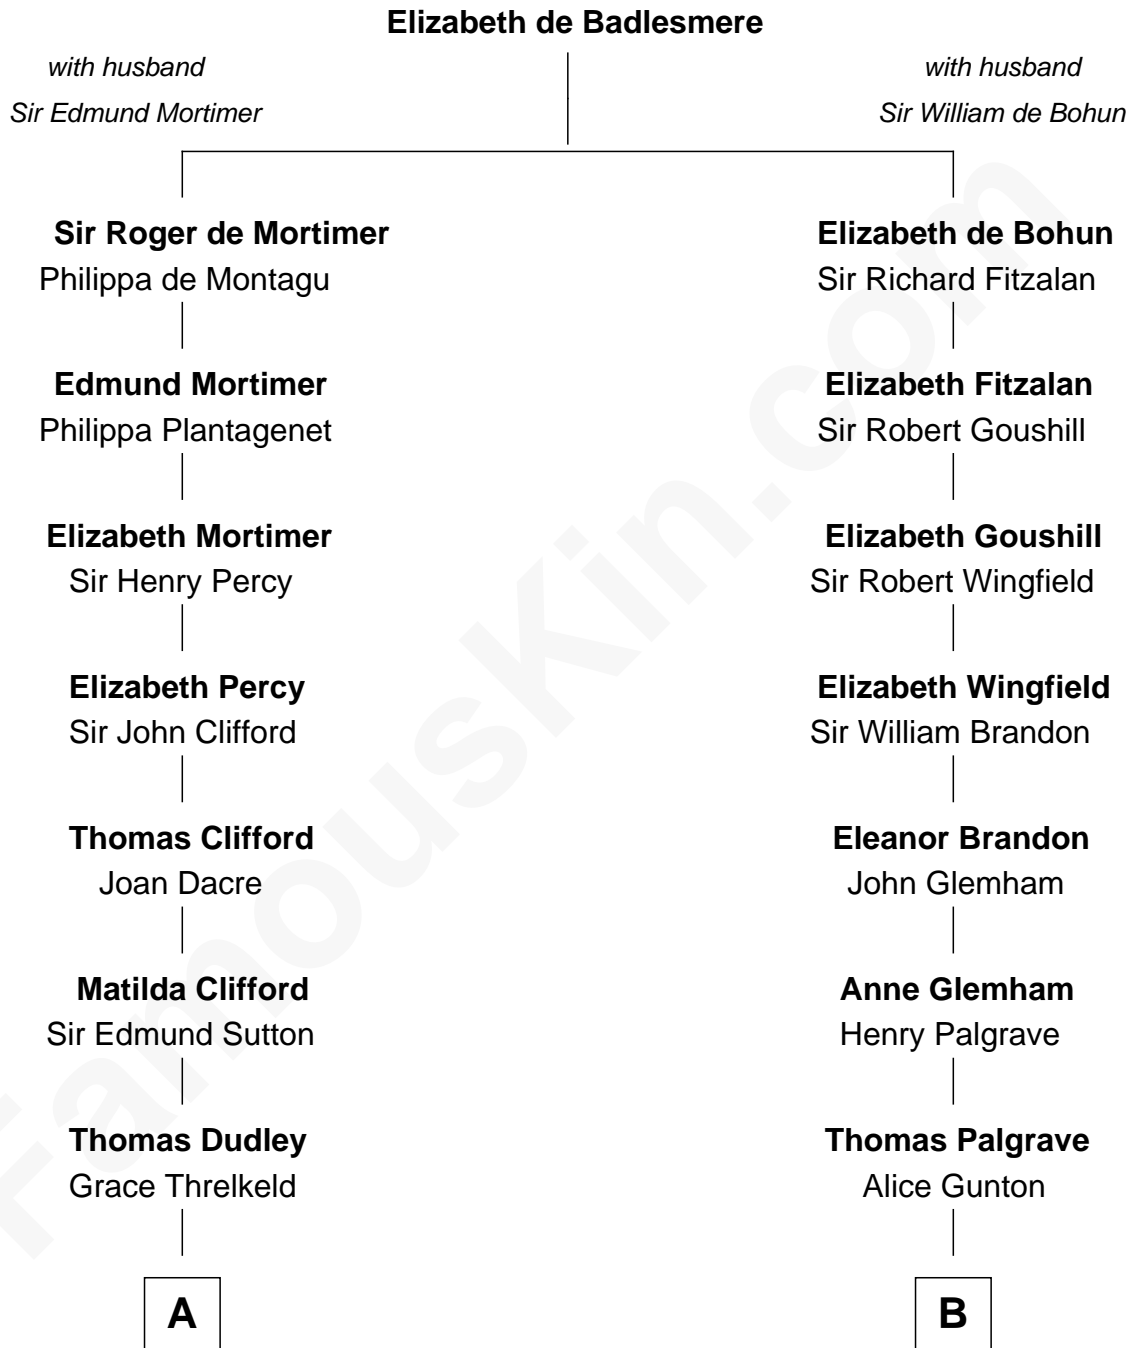

# FamousKin.com Relationship Chart of

**George Mason**

*Father of the U.S. Bill of Rights*

15th cousin 6 times removed of

**Sarah Palin**

*9th Governor of Alaska*

**C**

**James W. Heath**  
Alma Miranda Rhodes

**Charles R. Heath**  
Alice Adeline Oriel

**Charles Francis Heath**  
Nellie Marie Brandt

**Charles Richard Heath**  
Sarah Sheeran

**Sarah Palin**  
*9th Governor of Alaska*

FamousKin.com