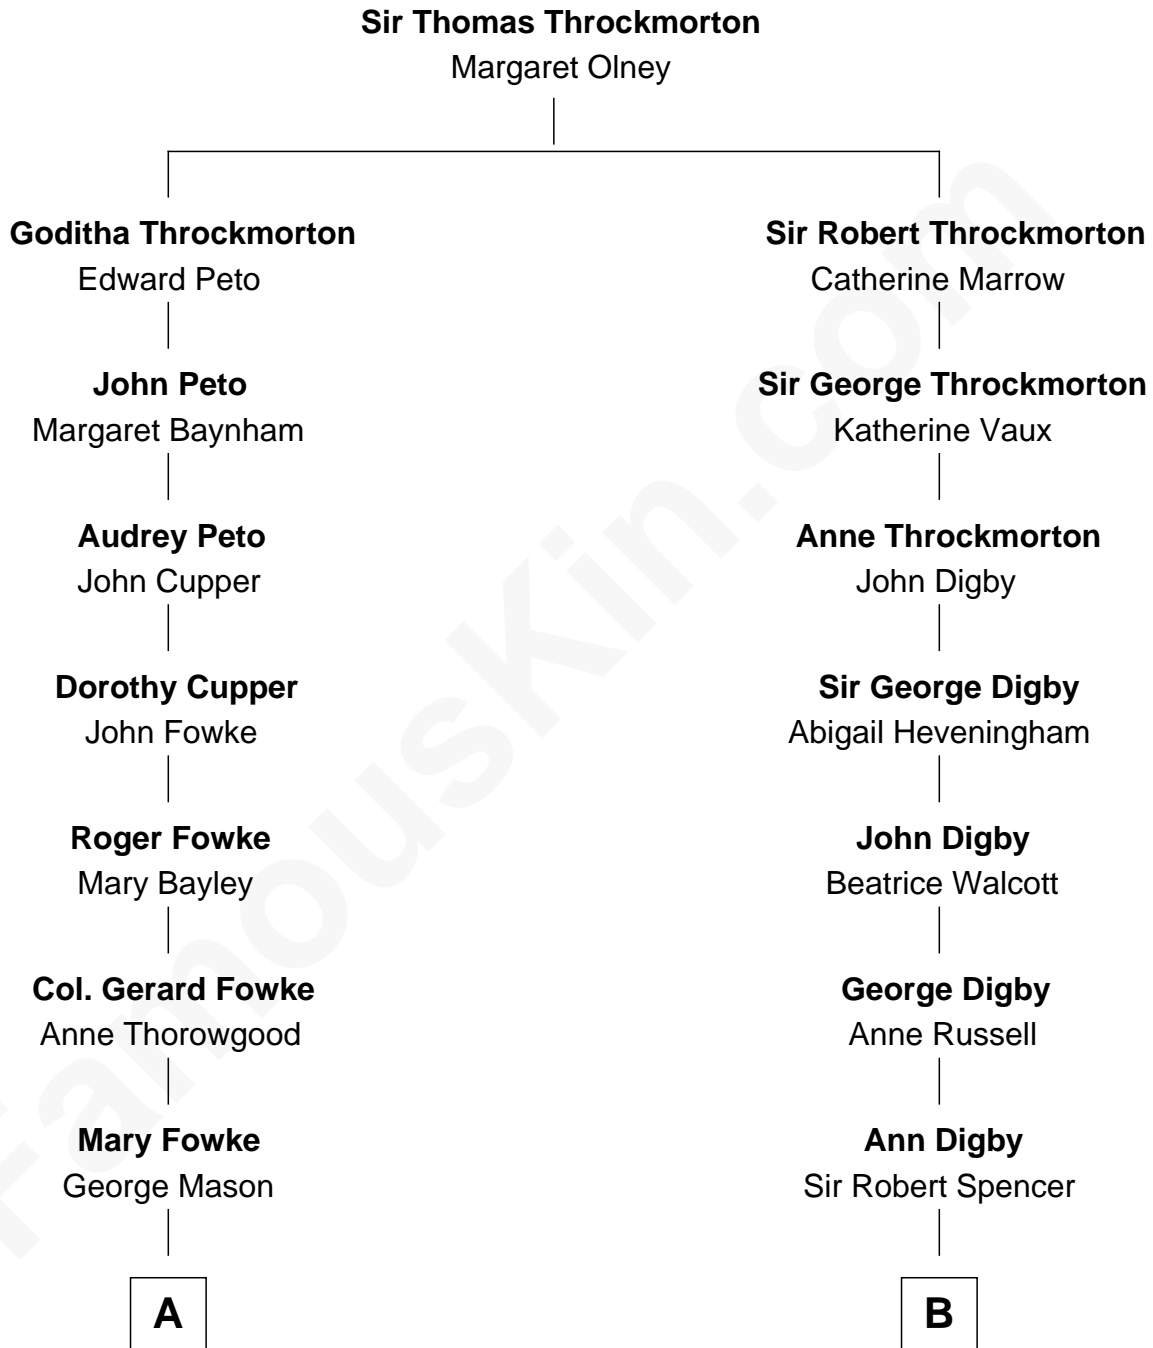

# FamousKin.com Relationship Chart of

**George Mason**

*Father of the U.S. Bill of Rights*

8th cousin 7 times removed of

**Princess Diana**

*Princess of Wales*

**A**

**George Mason**  
Ann Thompson

**George Mason**  
*Father of Bill of Rights*

**B**

**Sir Charles Spencer**  
Anne Churchill

**John Spencer**  
Georgiana Carolina Carteret

**John Spencer**  
Margaret Georgiana Poyntz

**George John Spencer**  
Lavina Bingham

**Frederick Spencer**  
Adelaide Horatia Elizabeth Seymour

**Charles Robert Spencer**  
Margaret Baring

**Albert Edward John Spencer**  
Cynthia Elinor Beatrix Hamilton

**Edward John Spencer**  
Frances Ruth Burke Roche

**Princess Diana**  
*Princess of Wales*

FamousKin.com