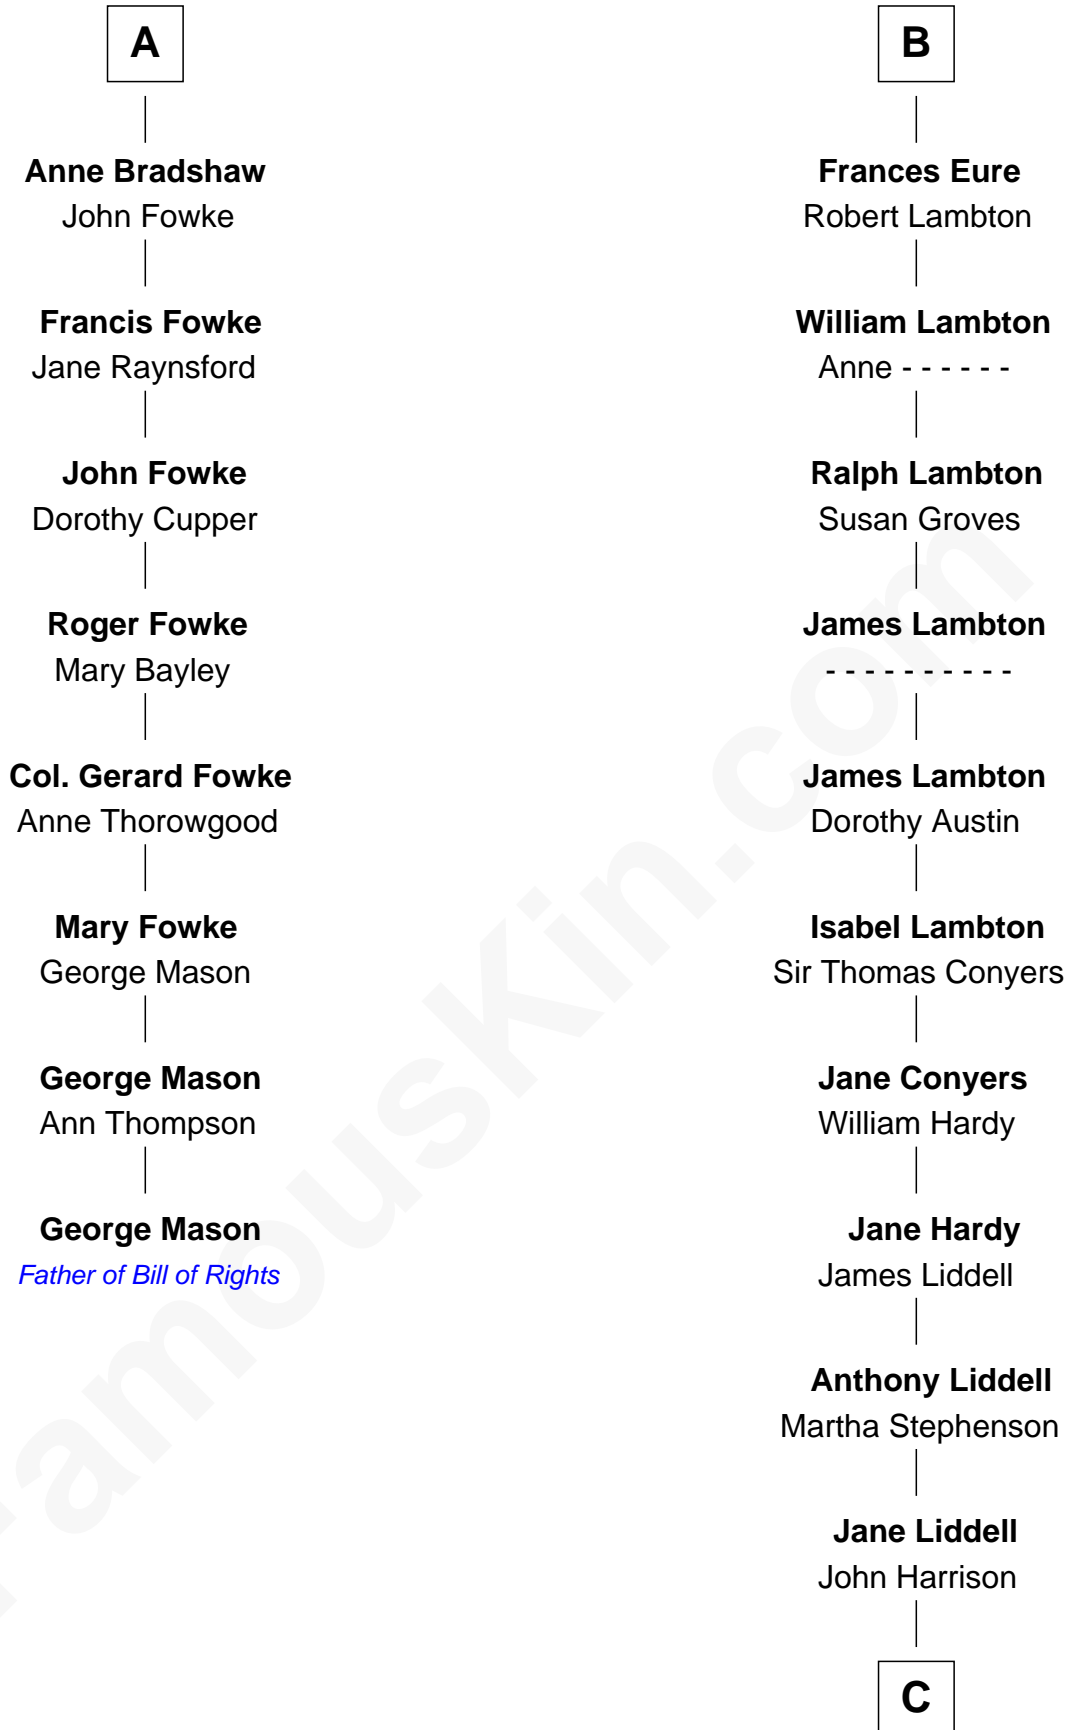

FamousKin.com Relationship Chart of

George Mason

Father of the U.S. Bill of Rights

14th cousin 7 times removed of

Catherine Middleton

Princess of Wales

John de Welles

Maud de Roos

Margery de Welles

Stephen le Scrope

Maude le Scrope

Sir Baldwin Freville

Joyce Freville

Sir Roger Aston

Sir Robert Aston

Isabel Brereton

Eleanor de Mowbray

Eudo de Welles

Maud de Greystoke

Sir Lionel de Welles

Joan de Waterton

Cecily de Welles

Sir Robert Willoughby

Sir Christopher Willoughby

Margaret Jenney

Elizabeth Willoughby

Sir William Eure

Sir Ralph Eure

Margery Bowes

B

C

John Harrison