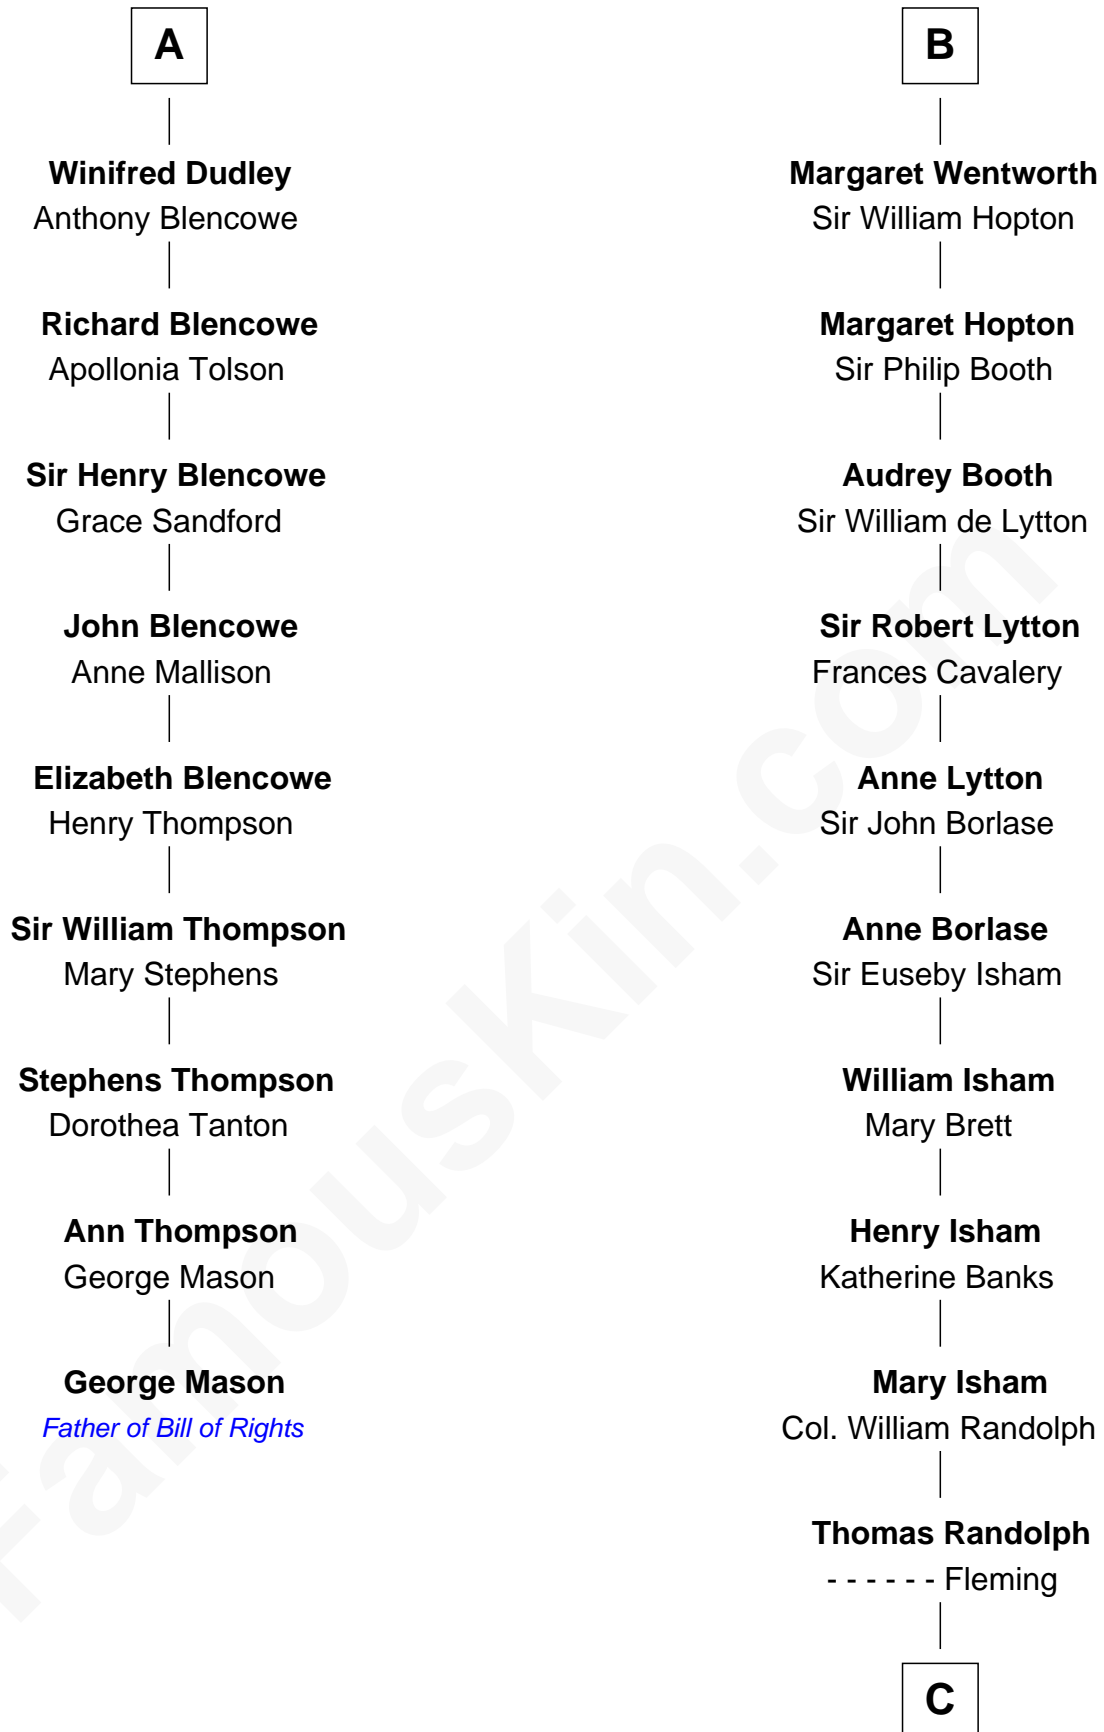

## Relationship Chart of

### George Mason

*Father of the U.S. Bill of Rights*

15th cousin 4 times removed of

### John Marshall

*4th Chief Justice of the U.S. Supreme Court*

**C**

—  
**Mary Isham Randolph**

Rev. James Keith

—  
**Mary Randolph Keith**

Col. Thomas Marshall

—  
**John Marshall**