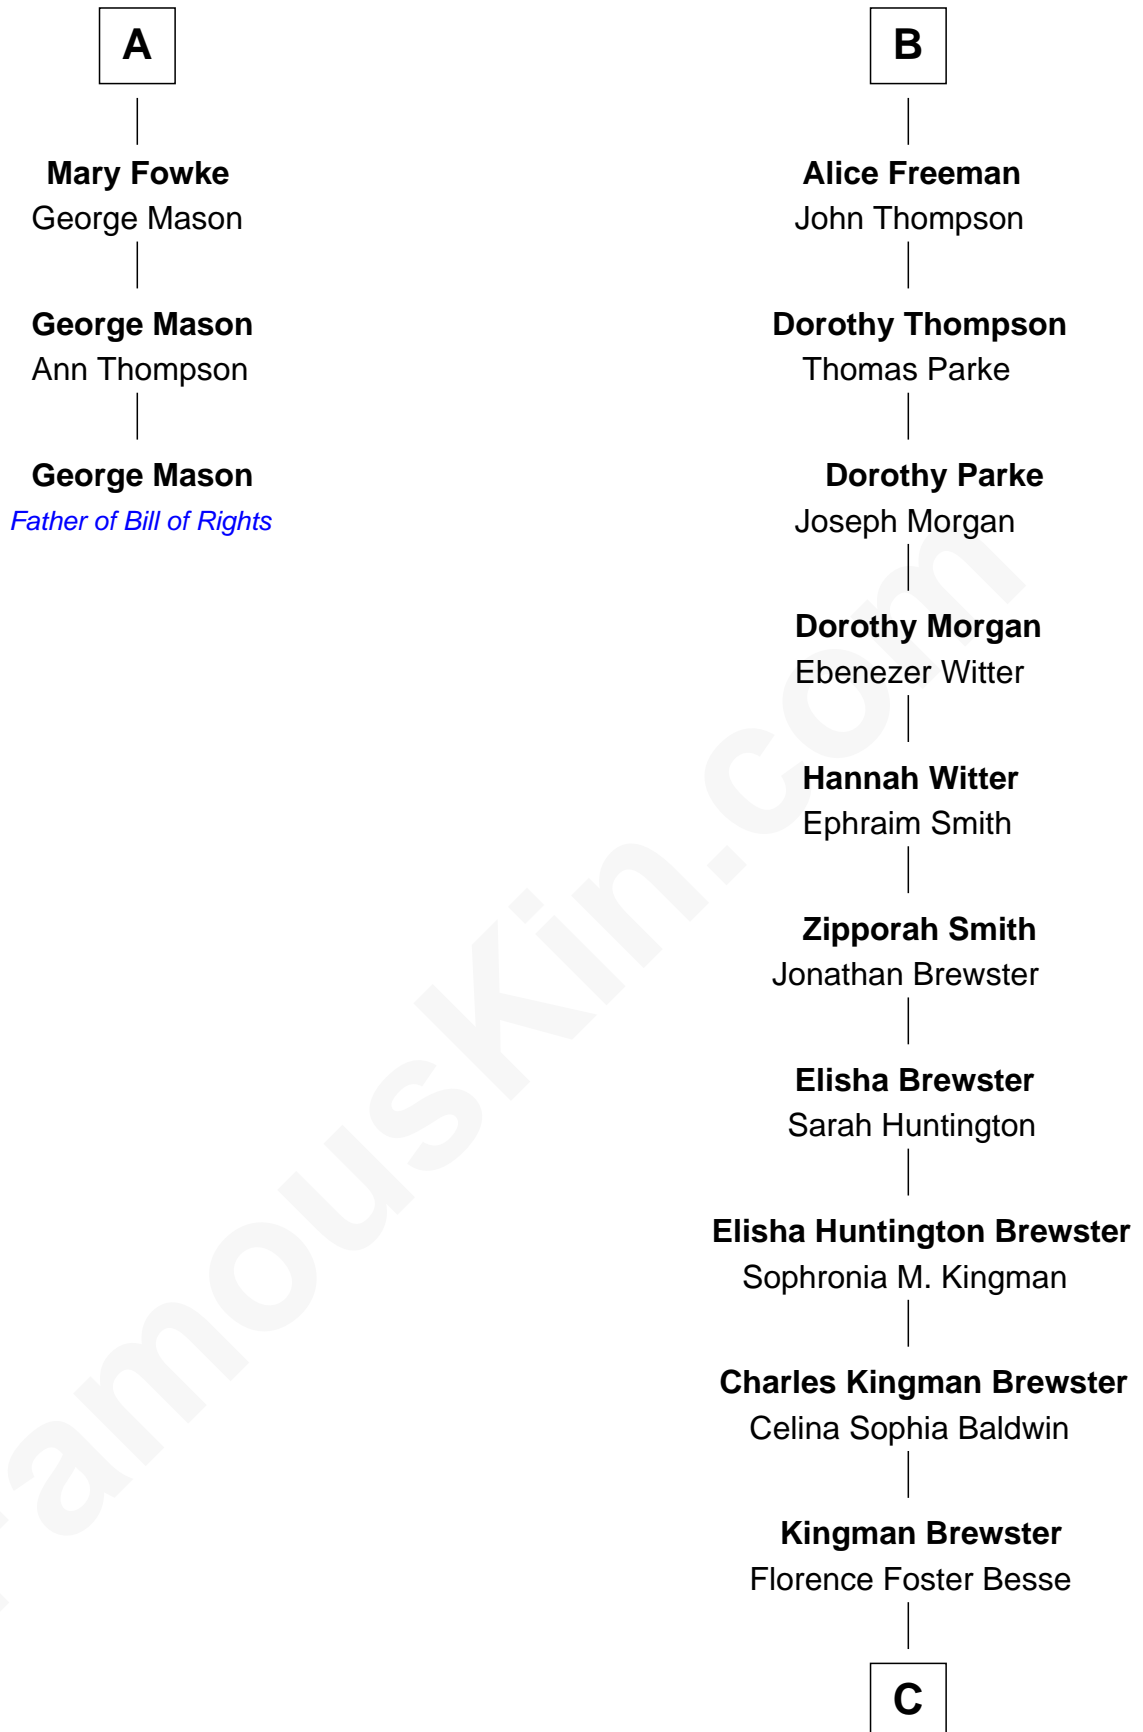

# FamousKin.com Relationship Chart of

**George Mason**

*Father of the U.S. Bill of Rights*

9th cousin 10 times removed of

**Jordana Brewster**

*TV and Movie Actress*

**Sir John Throckmorton**

Eleanor Spinney

Thomas Winslow

**Agnes Winslow**

John Giffard

**Thomas Giffard**

Joan Langston

**Amy Giffard**

Richard Samwell

**Susanna Samwell**

Peter Edwards

**Edward Edwards**

Ursula Coles

**Margaret Edwards**

Henry Freeman

**B**

C

**Kingman Brewster**

Mary Louise Phillips

**Alden Brewster**

Maria João Leão de Sousa

**Jordana Brewster**

*TV and Movie Actress*

FamousKin.com